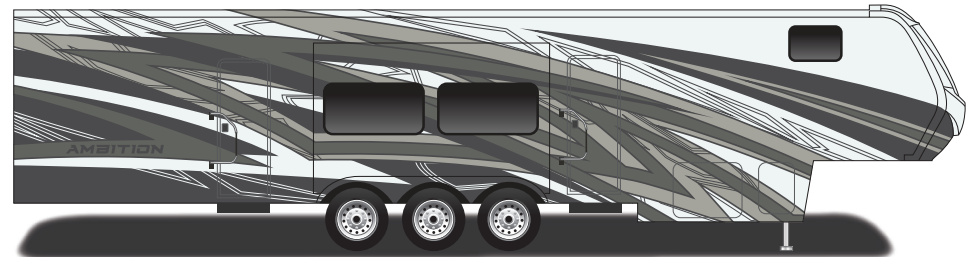

FROSTED GRANITE