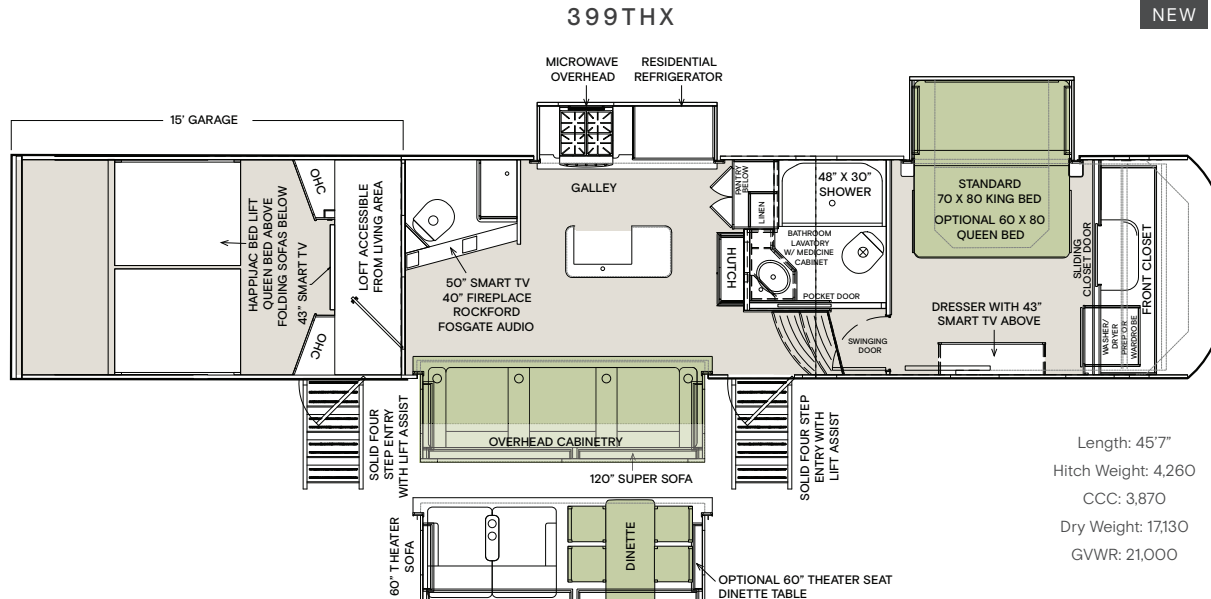

50TH ANNIVERSARY

NEW

FIRE OPAL

WATERFALL

FROSTED GRANITE

Floor Plan