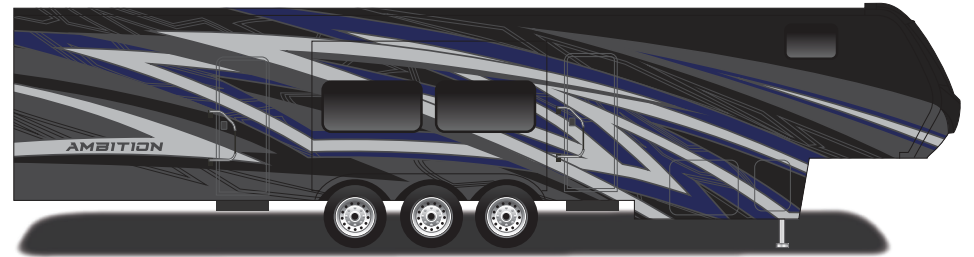

Premium Paint System

Our eight-step, full-body paint system features premium grade paints sealed with three layers of superclear coat with ultraviolet protection. An additional layer of high-performance film protects the front of the coach and select areas.

50TH ANNIVERSARY

NEW

WATERFALL