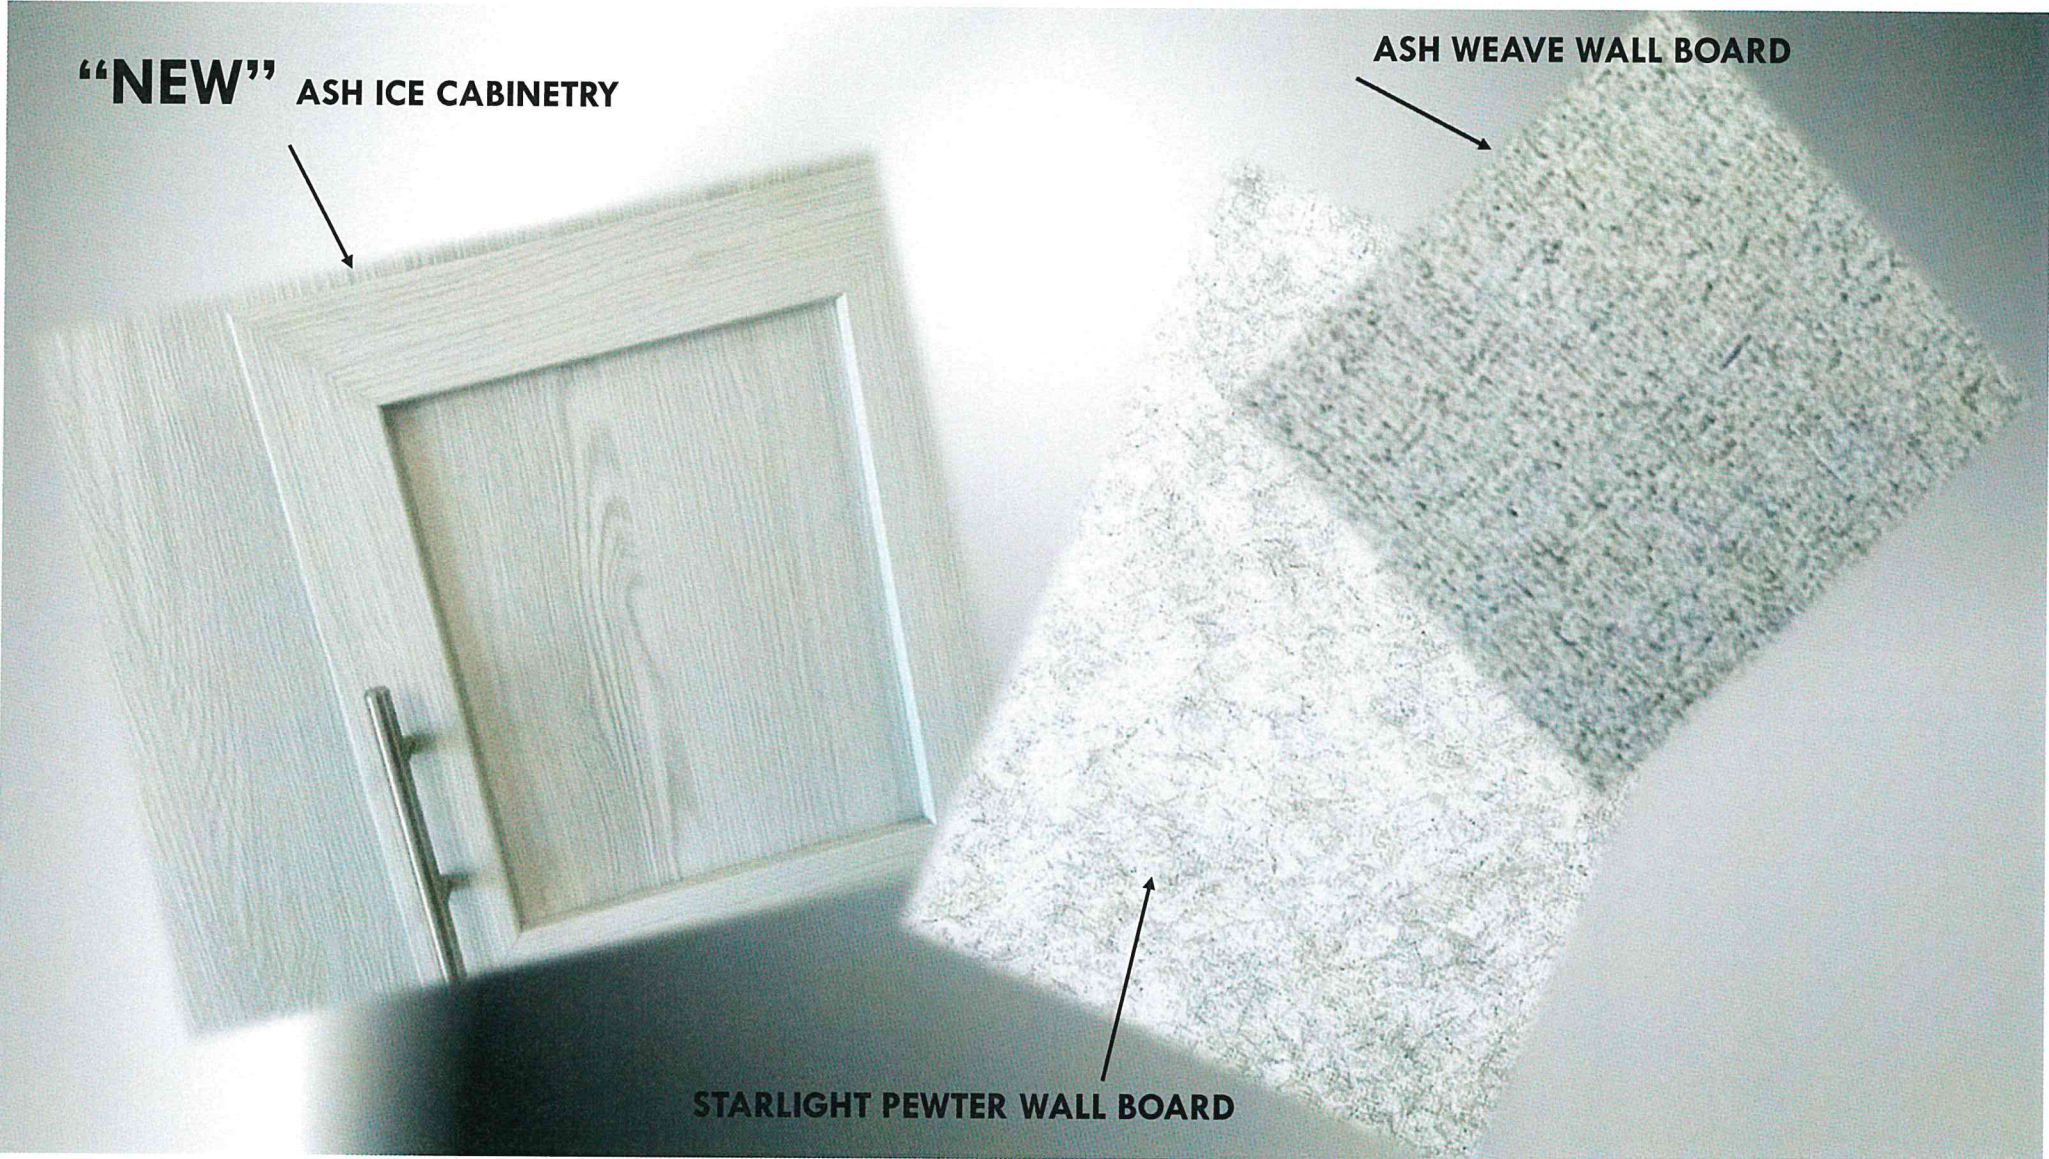

“NEW” ASH ICE CABINETRY

ASH WEAVE WALL BOARD

STARLIGHT PEWTER WALL BOARD