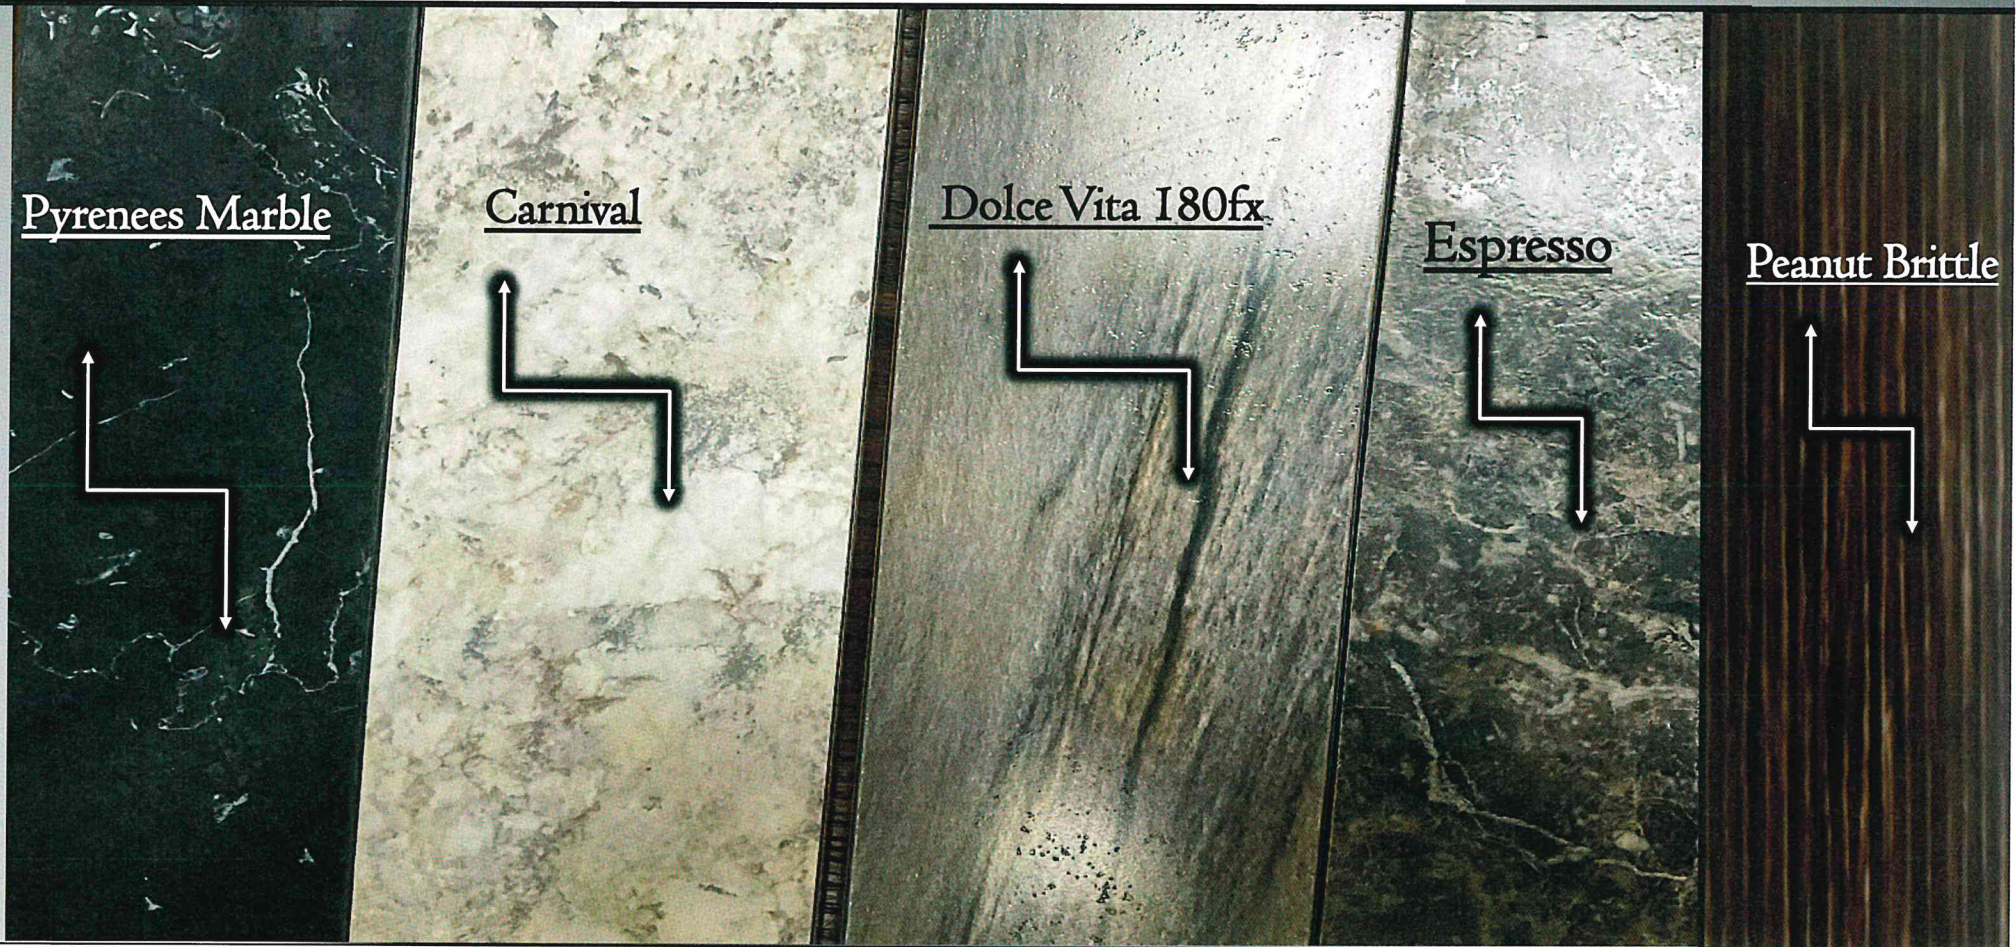

## **STANDARD COLORS**

- \*SANDALWOOD
- \*ANTIQUE WHITE
- \*SAGE
- \*STERLING GRAY
- \*CLAY

**UP-SWING SIDING OPTION**

**\$750.00**

\*NO CHARGE ON STANDARD COLORS

## COUNTERTOPS/STYLES - AND COLORS

Pyrenees Marble

Carnival

Dolce Vita I80fx

Espresso

Peanut Brittle

**“NEW”** ASH ICE CABINETRY

ASH WEAVE WALL BOARD