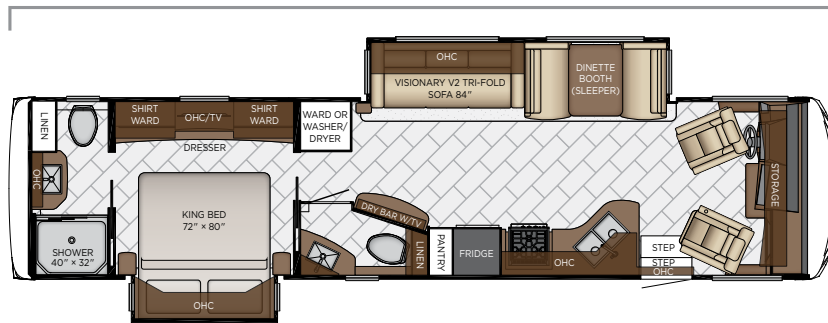

3710

Length	37' 11"	Grey Tank	60 gal.
Width	101.5"	Sewage Tank	92 gal.
App. Overall Height	12' 11"	Water Tank	75 gal.
Interior Width	95.5"	Propane Tank	25 gal.
Interior Height	84"	Furnace	40,000 btu

Length: 37' 11"