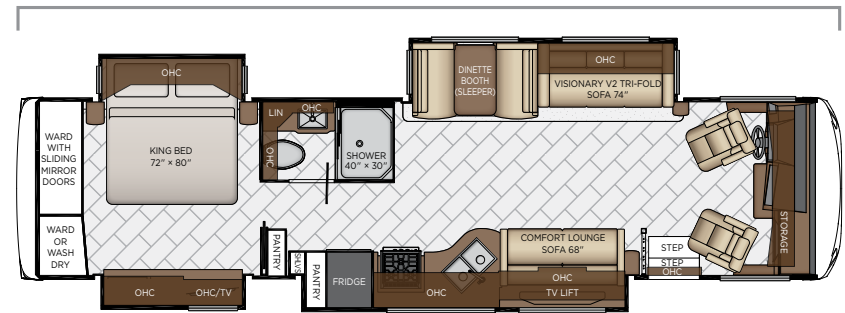

3722

Length	37' 11"	Grey Tank	60 gal.
Width	101.5"	Sewage Tank	40 gal.
App. Overall Height	12' 11"	Water Tank	75 gal.
Interior Width	95.5"	Propane Tank	25 gal.
Interior Height	84"	Furnace	40,000 btu