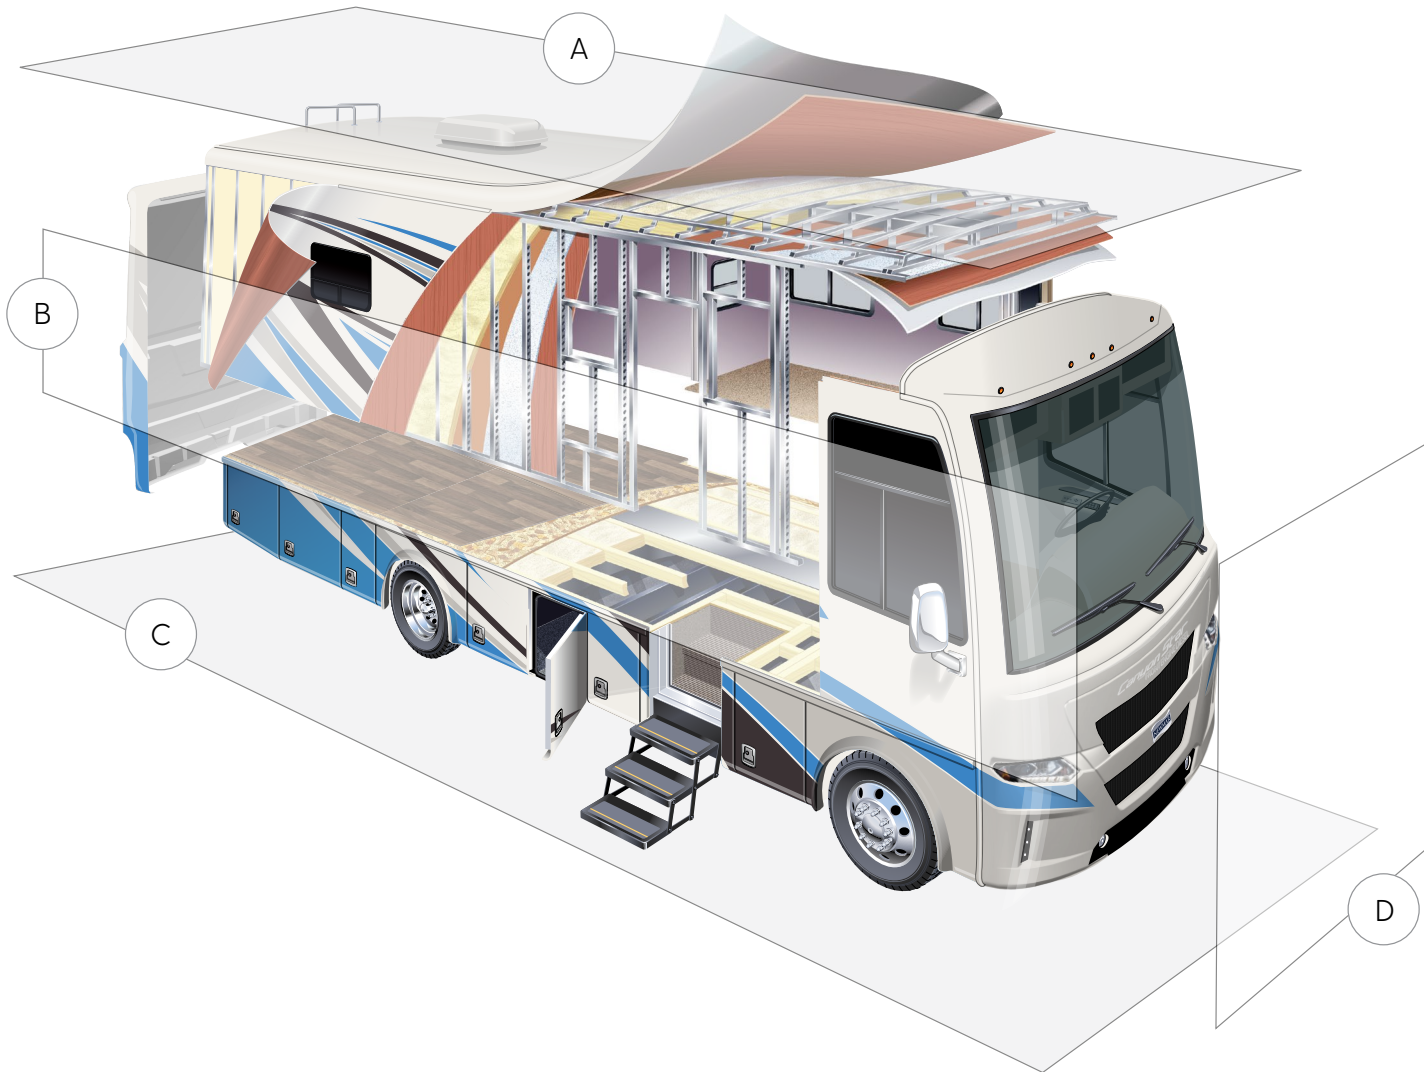

A. ROOF

One-Piece Fiberglass Roof

Batten Insulation

A/C Ducting

16" on Center Aluminum

Rafter Framing

Kraft Paper Vapor Barrier

5/8" Bead Foam

3/16" Panel

Padded Vinyl Overlay

B. SIDEWALL

Interior Wall Panel

5/8" Bead Foam

Kraft Paper Vapor Barrier

Batten Insulation

Composite One-Piece

Gelcoat Exterior Wall

Aluminum Framing

C. FLOOR

Vinyl Tile

16" on Center Wood Framing

5/8" Floor Decking

Polyethylene Moisture Barrier

Fiberglass Batten Insulation

D. EXTERIOR

Two 13.5M Penguin™

Central Air Conditioners

One-Piece Bonded Windshield

Coated Aluminum Wheels

Frameless, Double-Pane,

Tinted Safety Glass Windows

Side-Hinged Baggage Doors