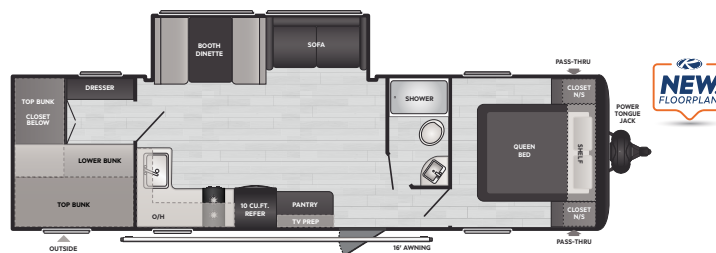

291BR | WEIGHT 6730 | LENGTH 33' 11"