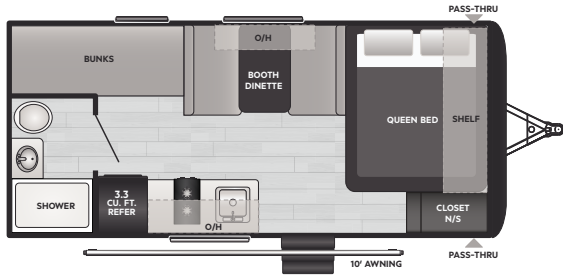

SPORT SINGLE-AXLE TRAVEL TRAILERS

175BH | WEIGHT 3170 | LENGTH 20' 6"