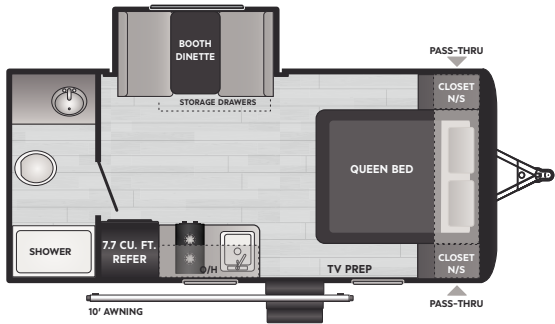

VISIT OUR WEBSITE FOR PHOTOS,
360° TOURS, AND FULL PRODUCT DETAILS

We have the 2021 Keystone Hideout 318BR. Some of the main things we enjoy about our Hideout are the outdoor kitchen with the sink, stove top burner & fridge. Perfect for cooking outside on hot summer days and storing additional beverages. This model has a Furrion Bluetooth radio & outdoor speakers, so you can enjoy music while cooking and hanging with friends. Let's not forget the outdoor shower allows us to wash down the kids before they head inside; it also doubles as a dog wash and is perfect for filling our dog bowls. The bunkhouse room was the main thing that attracted us to this model. It is located at the rear of the rig and sleeps three comfortably; it has a sliding door for privacy & lounge area for watching TV. This is our first RV, and we are so happy we purchased a Keystone. We have enjoyed living in it full time for three years & have slept up to 9 people comfortably along with our 200lb mastiff & 10lb Chigle. The insulated underbelly and electric fireplace have kept us warm in the snow. We have stayed cozy in single-digit temperatures without using our furnace once! The electric fireplace is our favorite amenity in the rig.

@RV_HIDEOUT_ADVENTURES — HIDEOUT 318BR OWNERS

SPORT SINGLE-AXLE TRAVEL TRAILERS

175BH | WEIGHT 3170 | LENGTH 20' 6"

176BH | WEIGHT 3810 | LENGTH 21' 5"

177RD | WEIGHT 3522 | LENGTH 21' 5"

178RB | WEIGHT 3040 | LENGTH 20' 11"