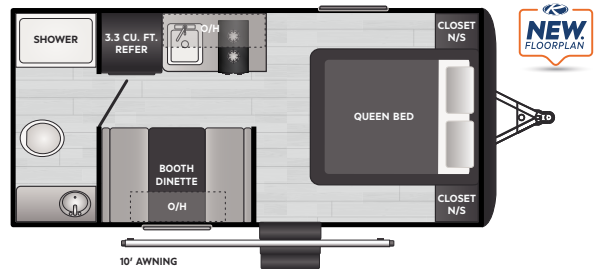

@RV_HIDEOUT_ADVENTURES — HIDEOUT 318BR OWNERS

SPORT SINGLE-AXLE TRAVEL TRAILERS

175BH | WEIGHT 3170 | LENGTH 20' 6"

176BH | WEIGHT 3810 | LENGTH 21' 5"

177RD | WEIGHT 3522 | LENGTH 21' 5"

178RB | WEIGHT 3040 | LENGTH 20' 11"