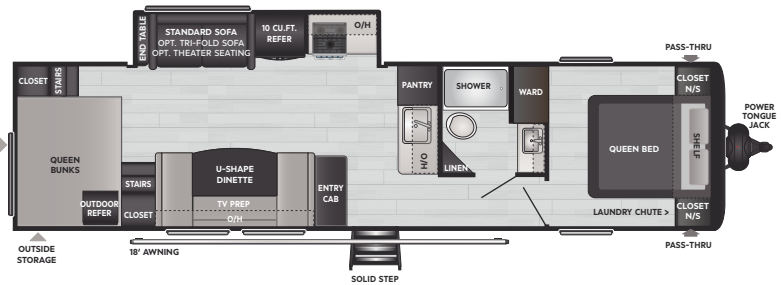

32TQS | WEIGHT 7360 | LENGTH 36' 11"