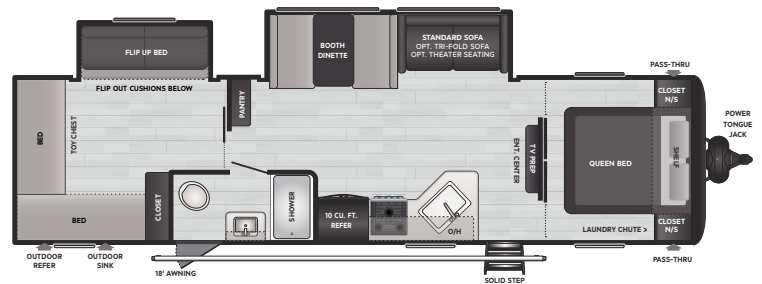

25RDS | WEIGHT 6330 | LENGTH 29' 5"

26FKS | WEIGHT 6635 | LENGTH 30' 11"

28BUS | WEIGHT TBD | LENGTH 33' 1"

28RKD | WEIGHT 7170 | LENGTH 32' 5"

31BRD | WEIGHT 7751 | LENGTH 35' 11"

31DBS | WEIGHT 7640 | LENGTH 35' 11"