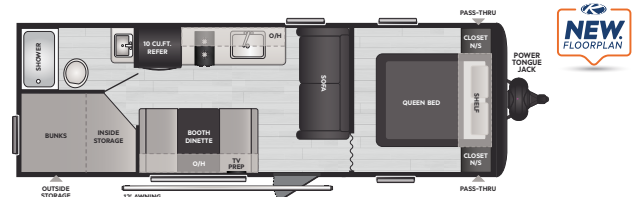

240BH | WEIGHT 4875 | LENGTH 28' 10"