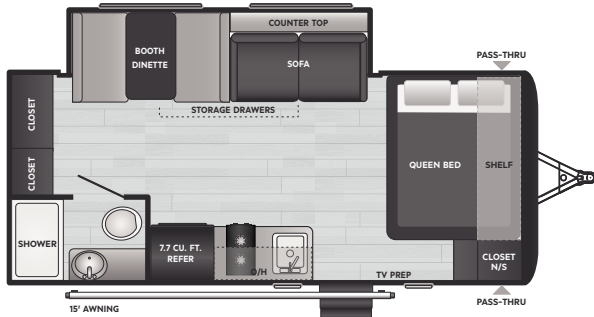

186SS | WEIGHT 4374 | LENGTH 22' 10"