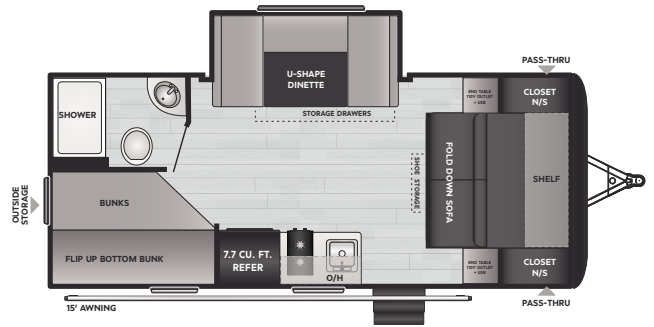

181BH | WEIGHT 4515 | LENGTH 22' 9"