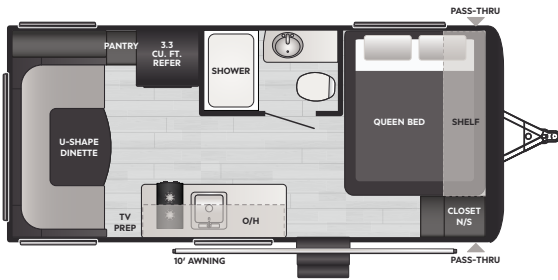

177RD | WEIGHT 3522 | LENGTH 21' 5"