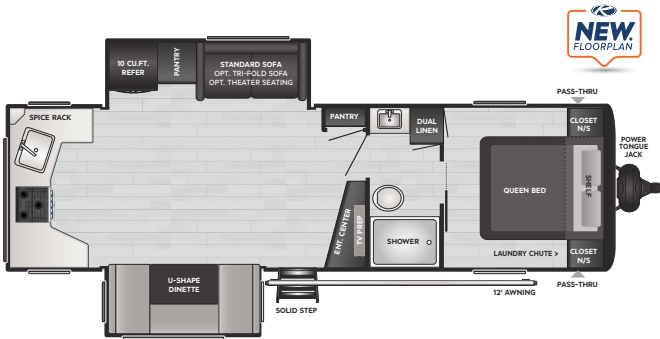

28RKD | WEIGHT 7170 | LENGTH 32' 5"