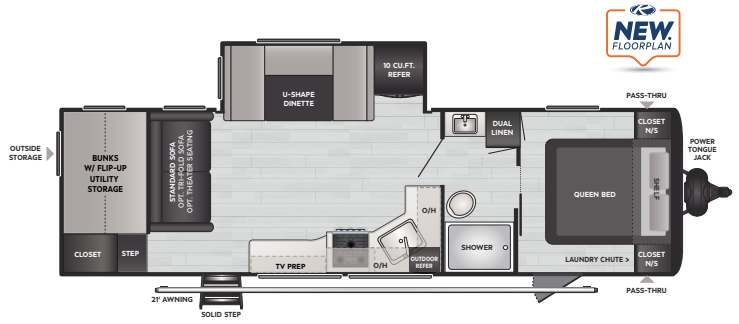

28BUS | WEIGHT TBD | LENGTH 33' 1"