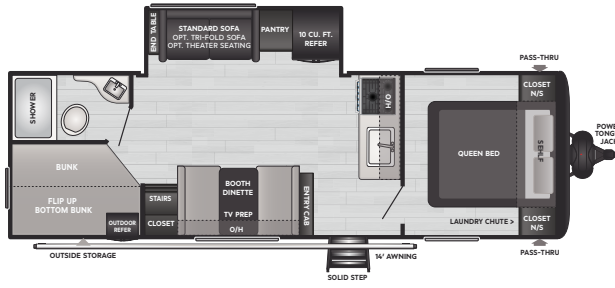

HIDEOUT TRAVEL TRAILERS

22MLS | WEIGHT **5645** | LENGTH **26' 2"**

24RBS | WEIGHT **6265** | LENGTH **28' 11"**

VISIT OUR WEBSITE FOR PHOTOS,
360° TOURS, AND FULL PRODUCT DETAILS

HIDEOUT TRAVEL TRAILERS

25BHS | WEIGHT 6370 | LENGTH 29' 11"