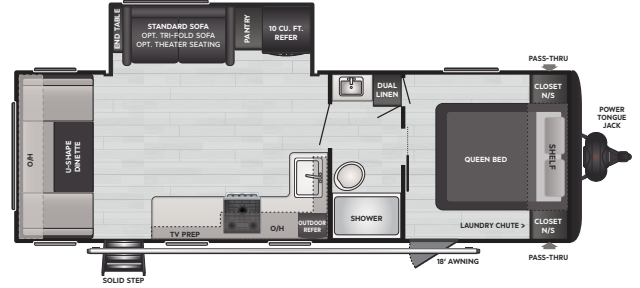

25RDS | WEIGHT 6330 | LENGTH 29' 5"