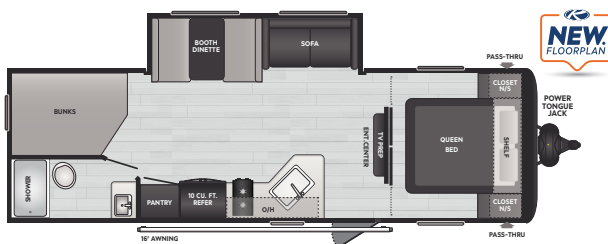

261BH | WEIGHT 6115 | LENGTH 30' 8"