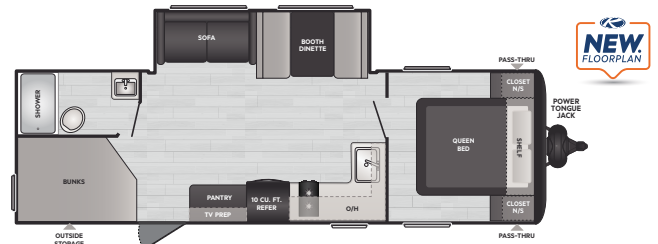

269DB | WEIGHT 6185 | LENGTH 30' 8"