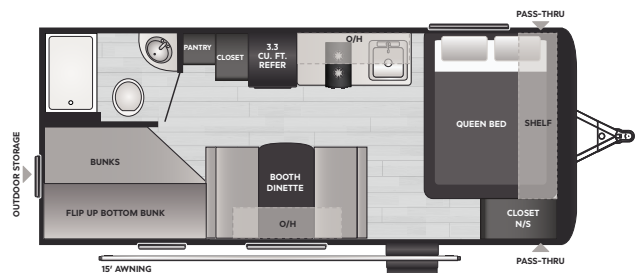

201BH | WEIGHT 4266 | LENGTH 22' 9"