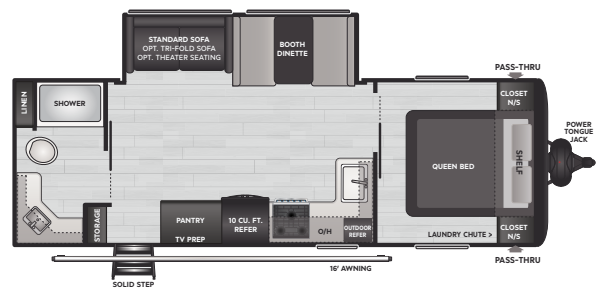

24RBS | WEIGHT **6265** | LENGTH **28' 11"**

VISIT OUR WEBSITE FOR PHOTOS,
360° TOURS, AND FULL PRODUCT DETAILS