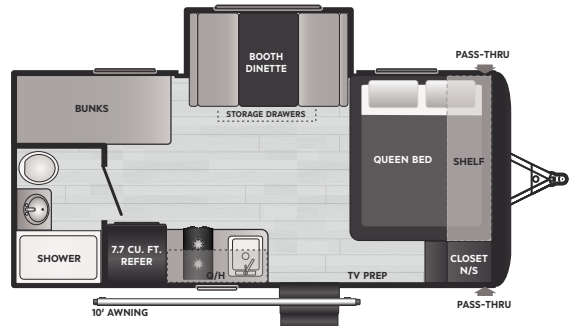

176BH | WEIGHT 3810 | LENGTH 21' 5"