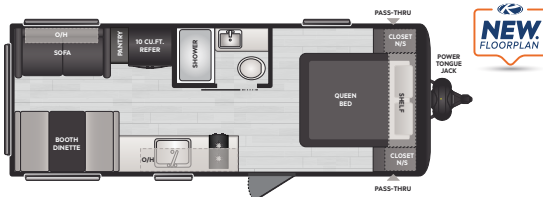

HIDEOUT SPORT DUAL-AXLE TRAVEL TRAILERS

Experience the essence of camping redefined with the all-new Hideout Sport Value Collection – an ultra-affordable lineup that brings you back to the heart of the great outdoors. RV camping simplified, focusing on what truly matters, providing everything you need and nothing you don't. Our mission is to bring RVing within reach for all Americans, ensuring that the joy of adventure is accessible to everyone.

SPORT DUAL-AXLE FEATURES

- Dynaspan™ Floor Decking w/ 25-Year Warranty
- Hardwood Cabinet Doors
- Power Package: Tongue Jack, Stabilizer Jacks, Awning
- 81" Ceiling Height
- Fully Walkable Roof
- Improved Bedroom Storage
- Lippert® Ladder Prep
- Lippert® Tire Pressure Monitoring System Prep
- 30K BTU Ducted Furnace
- Shelves in Kitchen Overhead Cabinetry
- 15.5K BTU A/C
- Girard® On-Demand Tankless Water Heater
- Solarflex™ Ready Solar Power Prep
- Extra Large Entry Door Grab Handle
- 10 Cu. Ft. 12-Volt Refrigerator
- Dual Exterior Bluetooth Speakers
- 1-Year Limited Base Warranty & 3-Year Limited Structural Warranty (SEE KEYSTONERV.COM FOR DETAILS)

SPORT DUAL-AXLE TRAVEL TRAILERS

200RL | WEIGHT 4535 | LENGTH 25' 4"