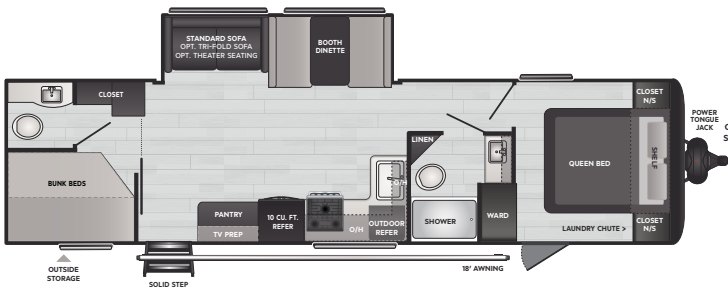

31DBS | WEIGHT 7640 | LENGTH 35' 11"