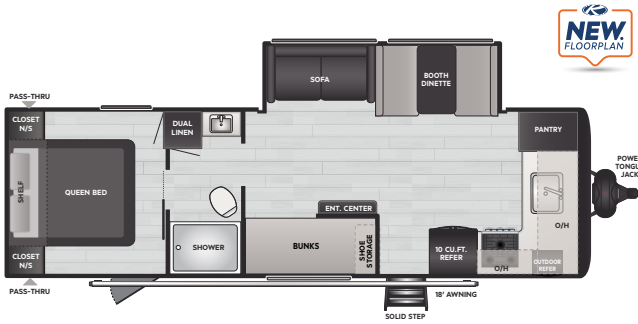

26FKS | WEIGHT 6635 | LENGTH 30' 11"