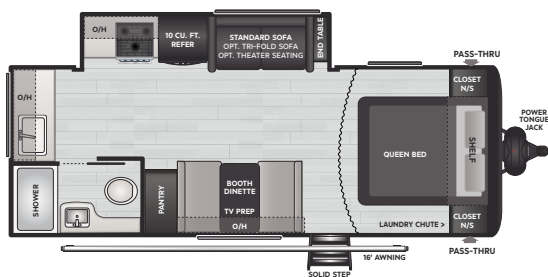

HIDEOUT TRAVEL TRAILERS

Embark on a journey where affordable adventure awaits, and quality meets style – welcome to the world of Hideout Travel Trailers. Hideout is perfect balance of affordability, comfort, and endless exploration. Whether you're seeking tranquil escapes or thrilling adventures, Hideout Travel Trailers promise to be your gateway to unforgettable experiences, where the joy of the journey is matched only by the memories you make at the destination.

HIDEOUT FEATURES

- Floorplan-Specific Frames w/ Full Width Outriggers
- Power Package: Tongue Jack, Stabilizer Jacks, Awning
- Dynaspan™ Floor Decking w/ 25-Year Warranty
- Hardwood Cabinet Doors
- 30K BTU Ducted Furnace
- 15.5K BTU A/C
- Shelves in Kitchen Overhead Cabinetry
- Improved Bedroom Storage
- Pressed Kitchen Countertops
- Stainless Steel Single-Basin Sink
- MORryde® Step Above® Entry Steps
- Fully Walkable Roof
- Lippert® Ladder Prep
- Lippert® Tire Pressure Monitoring System Prep
- Girard® On-Demand Tankless Water Heater
- Blade™ High-Performance Air Flow System
- Solarflex™ Ready Solar Power Prep
- Do-More Dinette
- Medicine Cabinet Above Bathroom Sink
- 81" Ceiling Height
- 10 Cu. Ft. 12-Volt Refrigerator
- Dual Exterior Bluetooth Speakers
- 1-Year Limited Base Warranty & 3-Year Limited Structural Warranty (SEE KEYSTONERV.COM FOR DETAILS)

HIDEOUT TRAVEL TRAILERS

22MLS | WEIGHT **5645** | LENGTH **26' 2"**