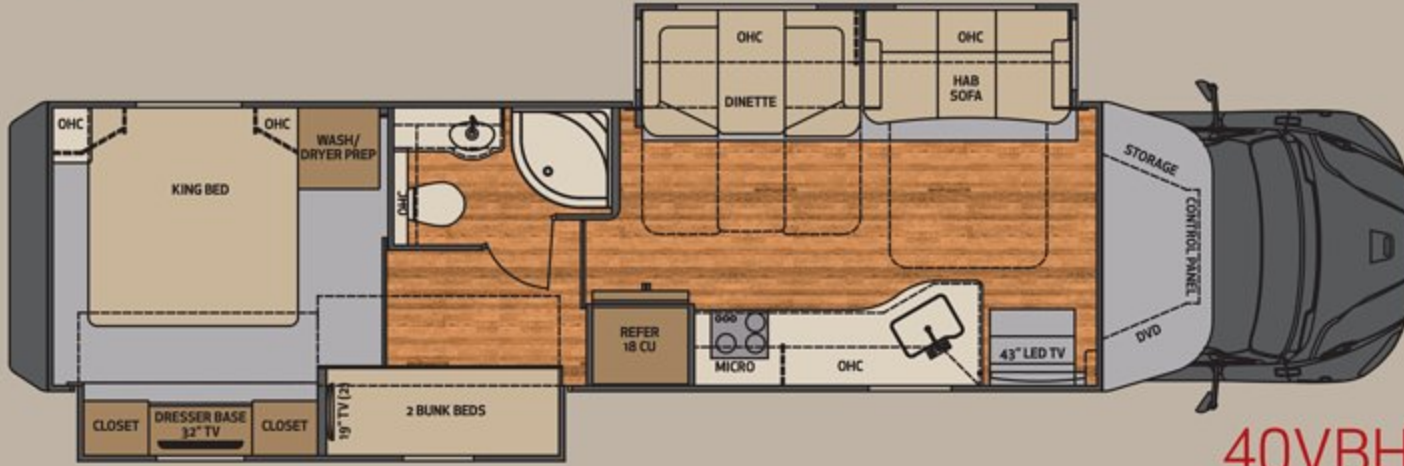

40VBH Hazelnut Decor

40VBH Hazelnut Decor

36VSB Caramel Decor

36VSB Private Bath

LEGENDARY RENEGADE QUALITY - VERONA

40VBH Hazelnut Decor

36VSB Caramel Decor

FLOORPLAN OPTIONS

40VBH

40VRB

36VSB

Overall Length VBH & VRB	40' 2"
Overall Length VSB	36' 10"
Exterior Width	99 - 1/4"
Wheelbase 40'	309"
Wheelbase 36' VSB	285"
Overall Exterior Height (Includes 15,000 BTU Roof Air Conditioners)	12' 8"
Interior Height	7' 0"
Fuel Capacity	100 Gallons
Fresh Water	150 Gallons
Grey Water	75 Gallons
Black Water	75 Gallons
LPG Capacity	24.2 Gallons/80 lbs.

CARAMEL DECOR

HAZELNUT DECOR

TWILIGHT DECOR

STANDARD AND OPTIONAL FEATURES

Construction

- Smooth High Gloss One Piece Fiberglass Wall Surface
- 2" Vacuum Laminated Sidewalls w/ Welded Tubular Aluminum Framing
- 1.5" High Density Foam Insulation in Sidewalls & Roof
- Two Piece Molded Rear Cap and Bumper System
- Welded Tubular Aluminum Roof Truss System with Framed Cutouts
- One Piece Crowned Fiberglass Roof Surface
- "Super Sandwich" Floor Construction Consisting of:
 - (1) 3/4" Fir Plywood Deck Over 2 x 4 Wood-Framed Residential Floor
 - (2) 2" Welded Tubular Steel Floor Joist System
 - (3) 3" Steel Longitudinal Floor Beams
- 3" Premium Grade Roxul Sound Deadening and Thermal Insulation in Floor
- Galvanized Steel Vapor Barrier

Popular Options

- Stackable Washer/Dryer
- 60" x 74" Queen Size Bed with iRelax Memory Foam Mattress
- Table with Credenza and Free Standing Dinette Chairs
- Pair of DVD Monitors (40VBH Model Only)
- Dometic 13 cu. ft. LP/110V Refrigerator with Icemaker
- Power Retract Water Hose Reel
- Exterior Quick Disconnect LP Line (For Gas Grill) with Locking Door
- Armstrong Luxe Plank Flooring in Bedroom IPO of Standard Carpeting
- Theatre Seating IPO Standard Sofa Not Available 40VRB
- 88" Straight Sofa IPO L-Shaped Sofa 40VRB
- Shaw Satellite (Canadian Only)