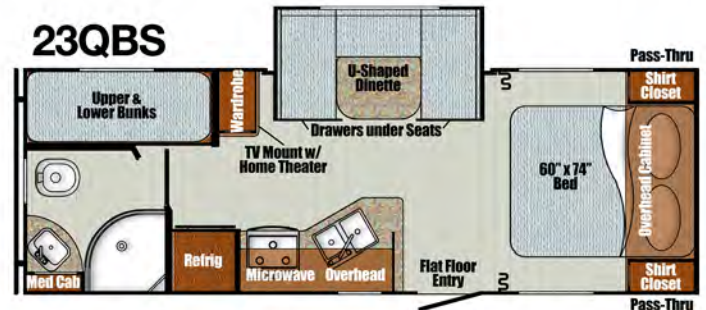

Floor Plans

With 20- to 23-foot models on single axles, 26-foot models on double axles, 60" x 74" owner's beds, ingenious Murphy beds, and kid-friendly bunks, Vintage Cruiser truly offers something for everyone. Find yours!

23MBS

Explore our Vintage Cruisers with interactive 360Tours at www.gulfstreamcoach.com