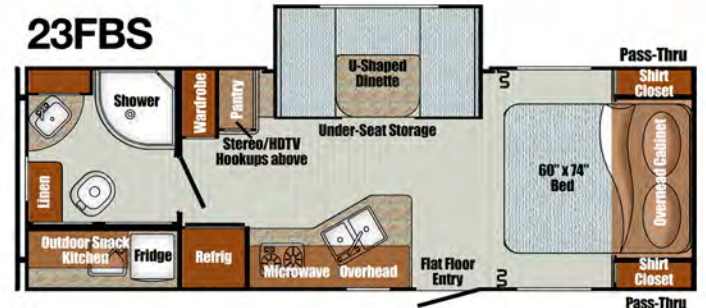

Floor Plans

With 20- to 23-foot models on single axles, 26-foot models on double axles, 60" x 74" owner's beds, ingenious Murphy beds, and kid-friendly bunks, Vintage Cruiser truly offers something for everyone. Find yours!

Explore our Vintage Cruisers with interactive 360Tours at www.gulfstreamcoach.com