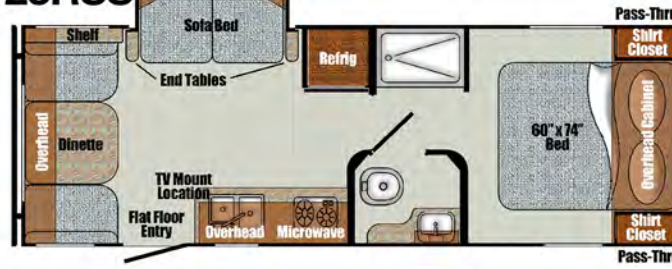

Floor Plans

With 20- to 23-foot models on single axles, 26-foot models on double axles, 60" x 74" owner's beds, ingenious Murphy beds, and kid-friendly bunks, Vintage Cruiser truly offers something for everyone. Find yours!

23RSS

Explore our Vintage Cruisers with interactive 360Tours at www.gulfstreamcoach.com