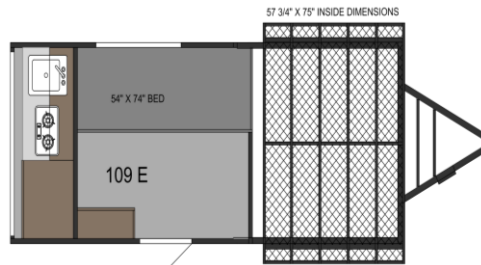

109 E

Construction Standards:

- Wood Studs built 16" On Center
- 5/8" One-piece Floor decking
- 3/8" Roof decking – FULLY WALKABLE
- .024" Aluminum Siding
- One-piece PVC Roof Membrane
- Residential Insulated Walls, Front & End
- Diamond Plate Rock Guard
- Powder-Coated Steel Chassis
- Front & Rear Stabilizer Jacks (excl. 109)
- Radial Tires
- Spring-Leaf Dexter Axles
- Spare Tire with Carrier
- Solar Prep

Comfort Standards:

- A/C & Furnace
- 6 Gallon DSI Gas Water Heater
- 2 Burner Stove Top
- Refrigerator
- Microwave
- Tinted Safety Glass Windows w/ Nightshades
- Quick Connect Gas Line
- Outside Shower
- Fire Extinguisher
- Smoke Detector
- Carbon Monoxide Detector
- 1 – 20 pound LP tank
- Backup Camera Prep

Entertainment Standards:

- Inside/Outside Speakers
- Bluetooth Radio
- Cable/Satellite Hook up
- Backers for TV mount
- HDTV Antenna
- USB Ports

Popular Options:

- Sport Package
  - o 6" Lift w/ Heavy Duty Tires
  - o Roof Rack
  - o Battery Disconnect
  - o Manual Awning (149 ONLY)
  - o 100 W Solar Kit Installed (129, 139 ONLY)
  - o Upgraded Axle (109 ONLY)
- 6 side Heat Foil
- Stove & Sink Cover
- Fantastic Fan
- Manual Awning
- 100 Watt Flex Solar Kit w/ Controller installed
- Outside Shower Bar
- Gas/Electric DSI Water Heater
- Solid Steps

Primary Metal:

- White
- Gray
- Red*
- Black*
- Blue*
- Yellow*
- Orange*

*SUBJECT TO UPCHARGE

Secondary Metal:

- Gray
- Red
- Black
- Blue
- Yellow
- Turquoise