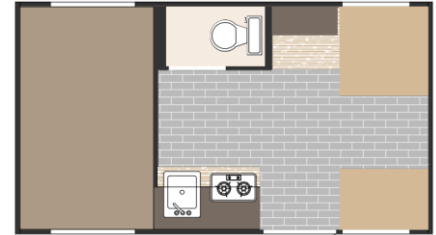

149

Construction Standards:

- Wood Studs built 16" On Center
- 5/8" One-piece Floor decking
- 3/8" Roof decking – FULLY WALKABLE
- .024" Aluminum Siding
- One-piece PVC Roof Membrane
- Residential Insulated Walls, Front & End
- Diamond Plate Rock Guard
- Powder-Coated Steel Chassis
- Front & Rear Stabilizer Jacks (excl. 109)
- Radial Tires
- Spring-Leaf Dexter Axles
- Spare Tire with Carrier
- Solar Prep

Comfort Standards:

- A/C & Furnace
- 6 Gallon DSI Gas Water Heater
- 2 Burner Stove Top
- Refrigerator
- Microwave
- Tinted Safety Glass Windows w/ Nightshades
- Quick Connect Gas Line
- Outside Shower
- Fire Extinguisher
- Smoke Detector
- Carbon Monoxide Detector
- 1 – 20 pound LP tank
- Backup Camera Prep

Entertainment Standards:

- Inside/Outside Speakers
- Bluetooth Radio
- Cable/Satellite Hook up
- Backers for TV mount
- HDTV Antenna
- USB Ports

Popular Options:

- Sport Package
  - o 6" Lift w/ Heavy Duty Tires
  - o Roof Rack
  - o Battery Disconnect
  - o Manual Awning (149 ONLY)
  - o 100 W Solar Kit Installed (129, 139 ONLY)
  - o Upgraded Axle (109 ONLY)
- 6 side Heat Foil
- Stove & Sink Cover
- Fantastic Fan
- Manual Awning
- 100 Watt Flex Solar Kit w/ Controller installed
- Outside Shower Bar
- Gas/Electric DSI Water Heater
- Solid Steps

Primary Metal:

- White
- Gray
- Red*
- Black*
- Blue*
- Yellow*
- Orange*

*SUBJECT TO UPCHARGE

Secondary Metal:

- Gray
- Red
- Black
- Blue
- Yellow
- Turquoise

Specifications	SUNRAY					
Model	109 Sport	109E	129	139	139T	149
Total Dry Weight	1320	1660	1930	1940	1980	2260
Hitch Weight	120	160	220	240	205	280
Cargo Carrying Capacity	1300	2000	1790	1800	1725	1520
Length	12'	16'6"	15'5"	15'5"	15'5"	16'2"
Height w/ Roof Rack	7'6"	7'	8'9"	8'9"	8'9"	9'
Interior Height	4'6"	4'6"	6'1"	6'1"	6'1"	6'2"
Exterior Width	8'6"	8'6"	8'6"	8'6"	8'6"	8'6"
Fresh Water Capacity	16	16	22	36	36	27
Gray Water	N/A	N/A	N/A	N/A	N/A	28
Black Water	N/A	N/A	28	28	28	28

* Sport Package: Add 6" height & 40 LB Dry Weight

- Roof Rack Capacity 500 LBS
- 109 E Cargo Capacity 1000 LBS
- 129 & 139 Cargo Capacity 500 LBS