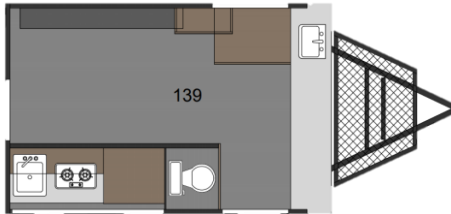

139

Construction Standards:

- Wood Studs built 16" On Center
- 5/8" One-piece Floor decking
- 3/8" Roof decking – FULLY WALKABLE
- .024" Aluminum Siding
- One-piece PVC Roof Membrane
- Residential Insulated Walls, Front & End
- Diamond Plate Rock Guard
- Powder-Coated Steel Chassis
- Front & Rear Stabilizer Jacks (excl. 109)
- Radial Tires
- Spring-Leaf Dexter Axles
- Spare Tire with Carrier
- Solar Prep

Comfort Standards:

- A/C & Furnace
- 6 Gallon DSI Gas Water Heater
- 2 Burner Stove Top
- Refrigerator
- Microwave
- Tinted Safety Glass Windows w/ Nightshades
- Quick Connect Gas Line
- Outside Shower
- Fire Extinguisher
- Smoke Detector
- Carbon Monoxide Detector
- 1 – 20 pound LP tank
- Backup Camera Prep

Entertainment Standards:

- Inside/Outside Speakers
- Bluetooth Radio
- Cable/Satellite Hook up
- Backers for TV mount
- HDTV Antenna
- USB Ports

Popular Options:

- Sport Package
  - o 6" Lift w/ Heavy Duty Tires
  - o Roof Rack
  - o Battery Disconnect
  - o Manual Awning (149 ONLY)
  - o 100 W Solar Kit Installed (129, 139 ONLY)
  - o Upgraded Axle (109 ONLY)
- 6 side Heat Foil
- Stove & Sink Cover
- Fantastic Fan
- Manual Awning
- 100 Watt Flex Solar Kit w/ Controller installed
- Outside Shower Bar
- Gas/Electric DSI Water Heater
- Solid Steps

Primary Metal:

- White
- Gray
- Red*
- Black*
- Blue*
- Yellow*
- Orange*

*SUBJECT TO UPCHARGE

Secondary Metal:

- Gray
- Red
- Black
- Blue
- Yellow
- Turquoise