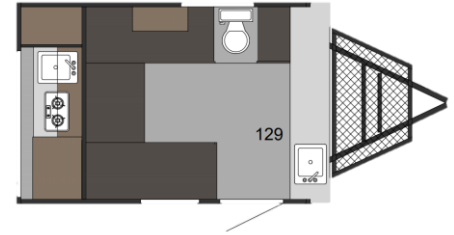

129

Construction Standards:

- Wood Studs built 16" On Center
- 5/8" One-piece Floor decking
- 3/8" Roof decking – FULLY WALKABLE
- .024" Aluminum Siding
- One-piece PVC Roof Membrane
- Residential Insulated Walls, Front & End
- Diamond Plate Rock Guard
- Powder-Coated Steel Chassis
- Front & Rear Stabilizer Jacks (excl. 109)
- Radial Tires
- Spring-Leaf Dexter Axles
- Spare Tire with Carrier
- Solar Prep

Comfort Standards:

- A/C & Furnace
- 6 Gallon DSI Gas Water Heater
- 2 Burner Stove Top
- Refrigerator
- Microwave
- Tinted Safety Glass Windows w/ Nightshades
- Quick Connect Gas Line
- Outside Shower
- Fire Extinguisher
- Smoke Detector
- Carbon Monoxide Detector
- 1 – 20 pound LP tank
- Backup Camera Prep

Entertainment Standards:

- Inside/Outside Speakers
- Bluetooth Radio
- Cable/Satellite Hook up
- Backers for TV mount
- HDTV Antenna
- USB Ports

Popular Options:

- Sport Package
  - o 6" Lift w/ Heavy Duty Tires
  - o Roof Rack
  - o Battery Disconnect
  - o Manual Awning (149 ONLY)
  - o 100 W Solar Kit Installed (129, 139 ONLY)
  - o Upgraded Axle (109 ONLY)
- 6 side Heat Foil
- Stove & Sink Cover
- Fantastic Fan
- Manual Awning
- 100 Watt Flex Solar Kit w/ Controller installed
- Outside Shower Bar
- Gas/Electric DSI Water Heater
- Solid Steps

Primary Metal:

- White
- Gray
- Red*
- Black*
- Blue*
- Yellow*
- Orange*

*SUBJECT TO UPCHARGE

Secondary Metal:

- Gray
- Red
- Black
- Blue
- Yellow
- Turquoise