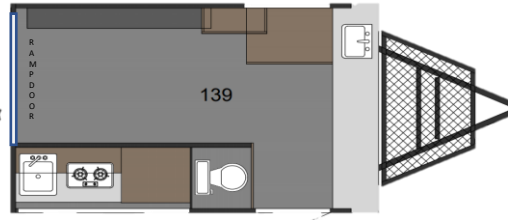

139 T

Construction Standards:

- Wood Studs built 16" On Center
- 5/8" One-piece Floor decking
- 3/8" Roof decking – FULLY WALKABLE
- .024" Aluminum Siding
- One-piece PVC Roof Membrane
- Residential Insulated Walls, Front & End
- Diamond Plate Rock Guard
- Powder-Coated Steel Chassis
- Front & Rear Stabilizer Jacks (excl. 109)
- Radial Tires
- Spring-Leaf Dexter Axles
- Spare Tire with Carrier
- Solar Prep

Comfort Standards:

- A/C & Furnace
- 6 Gallon DSI Gas Water Heater
- 2 Burner Stove Top
- Refrigerator
- Microwave
- Tinted Safety Glass Windows w/ Nightshades
- Quick Connect Gas Line
- Outside Shower
- Fire Extinguisher
- Smoke Detector
- Carbon Monoxide Detector
- 1 – 20 pound LP tank
- Backup Camera Prep

Entertainment Standards:

- Inside/Outside Speakers
- Bluetooth Radio
- Cable/Satellite Hook up
- Backers for TV mount
- HDTV Antenna
- USB Ports

Popular Options:

- Sport Package
  - o 6" Lift w/ Heavy Duty Tires
  - o Roof Rack
  - o Battery Disconnect
  - o Manual Awning (149 ONLY)
  - o 100 W Solar Kit Installed (129, 139 ONLY)
  - o Upgraded Axle (109 ONLY)
- 6 side Heat Foil
- Stove & Sink Cover
- Fantastic Fan
- Manual Awning
- 100 Watt Flex Solar Kit w/ Controller installed
- Outside Shower Bar
- Gas/Electric DSI Water Heater
- Solid Steps

Primary Metal:

- White
- Gray
- Red*
- Black*
- Blue*
- Yellow*
- Orange*

*SUBJECT TO UPCHARGE

Secondary Metal:

- Gray
- Red
- Black
- Blue
- Yellow
- Turquoise