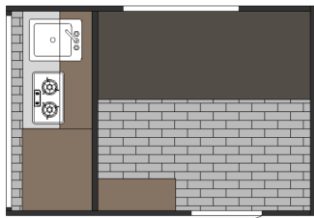

109

Construction Standards:

- Wood Studs built 16" On Center
- 5/8" One-piece Floor decking
- 3/8" Roof decking – FULLY WALKABLE
- .024" Aluminum Siding
- One-piece PVC Roof Membrane
- Residential Insulated Walls, Front & End
- Diamond Plate Rock Guard
- Powder-Coated Steel Chassis
- Front & Rear Stabilizer Jacks (excl. 109)
- Radial Tires
- Spring-Leaf Dexter Axles
- Spare Tire with Carrier
- Solar Prep

Comfort Standards:

- A/C & Furnace
- 6 Gallon DSI Gas Water Heater
- 2 Burner Stove Top
- Refrigerator
- Microwave
- Tinted Safety Glass Windows w/ Nightshades
- Quick Connect Gas Line
- Outside Shower
- Fire Extinguisher
- Smoke Detector
- Carbon Monoxide Detector
- 1 – 20 pound LP tank
- Backup Camera Prep

Entertainment Standards:

- Inside/Outside Speakers
- Bluetooth Radio
- Cable/Satellite Hook up
- Backers for TV mount
- HDTV Antenna
- USB Ports

Popular Options:

- Sport Package
  - o 6" Lift w/ Heavy Duty Tires
  - o Roof Rack
  - o Battery Disconnect
  - o Manual Awning (149 ONLY)
  - o 100 W Solar Kit Installed (129, 139 ONLY)
  - o Upgraded Axle (109 ONLY)
- 6 side Heat Foil
- Stove & Sink Cover
- Fantastic Fan
- Manual Awning
- 100 Watt Flex Solar Kit w/ Controller installed
- Outside Shower Bar
- Gas/Electric DSI Water Heater
- Solid Steps

Primary Metal:

- White
- Gray
- Red*
- Black*
- Blue*
- Yellow*
- Orange*

*SUBJECT TO UPCHARGE

Secondary Metal:

- Gray
- Red
- Black
- Blue
- Yellow
- Turquoise