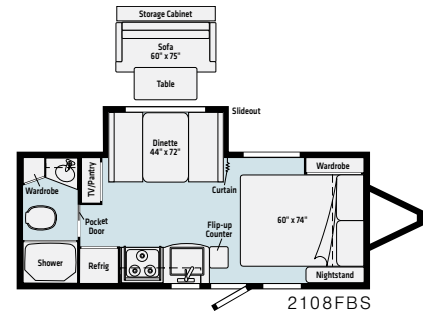

- » Whatever creatures you meet outdoors, don't forget your creature comforts inside. With Minnie's flexible sleeping arrangements, spacious galley, and large private bathroom, relax and rest easy.
- » Full, easy-to-clean linoleum surfaces and a light, stylish interior will brighten any trip.
- » The 10.3 cubic ft. 12V refrigerator, convection microwave, stainless steel sink and three-burner cooktop are just some of the many stars of the full kitchen.
- » From game night to the big game, bring your entertainment outdoors with external patio speakers and external TV hookup.
- » Master packing day and leave nothing behind with 44 cu. ft. of exterior storage – the best in its class.

Micro Minnie – The compact camper without compromise

Micro Minnie's light interior and modern finishes make each floor plan an inviting space for every camper.

Standard 10.3 cu. ft. 12V refrigerator and modern cabinetry add style and functionality to Micro Minnie's interior.

Micro Minnie's EZ Glide Sleeper folds down to provide comfortable sleeping for two adults.

The redesigned murphy bed in the 2108DS floor plan allows the bed to easily fold up and out of the way.

STANDARD FEATURES