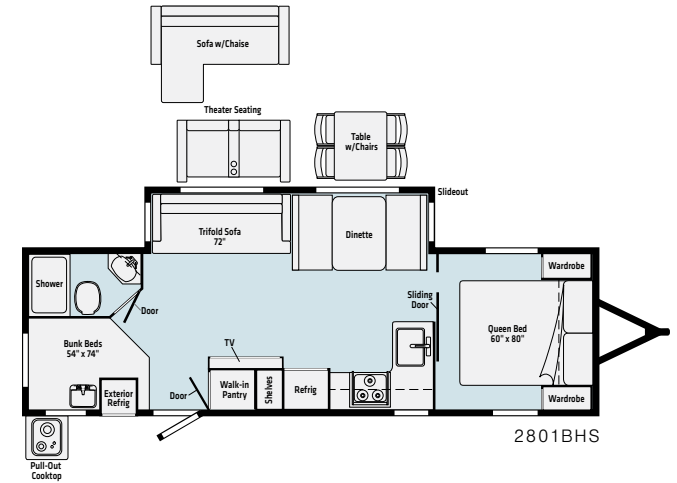

* Versatility package

Minnie – Compact camper. Big adventure.

Minnie's fully equipped galley is every bit as attractive and functional as the rest of the towable.

All floorplans offer at least 60"x80" of sleeping space.

The Dream Dinette allows for quick and easy dinette table to bed conversion.

STANDARD FEATURES

NXG Engineered Frame
 Exterior Fiberglass Sidewalls w/ Azdel
 One Piece TPO Roof Membrane
 Gel Coat Fiberglass Front Cap
 13.5 BTU Low-Profile Roof A/C
 Convection Microwave
 Recessed Three Burner Cooktop w/
 Back-lit Knobs & Glass Cover
 10.3 cu. ft. 12V Refrigerator