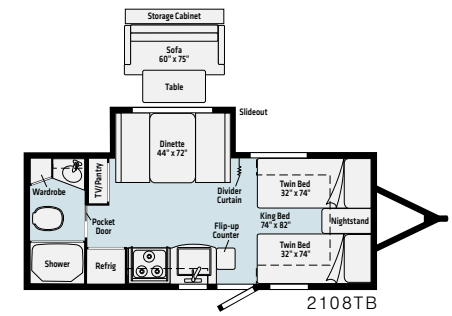

- » Whatever creatures you meet outdoors, don't forget your creature comforts inside. With Minnie's flexible sleeping arrangements, spacious galley, and large private bathroom, relax and rest easy.
- » Full, easy-to-clean linoleum surfaces and a light, stylish interior will brighten any trip.
- » The 10.3 cubic ft. 12V refrigerator, convection microwave, stainless steel sink and three-burner cooktop are just some of the many stars of the full kitchen.
- » From game night to the big game, bring your entertainment outdoors with external patio speakers and external TV hookup.
- » Master packing day and leave nothing behind with 44 cu. ft. of exterior storage – the best in its class.

Micro Minnie – The compact camper without compromise

Micro Minnie's light interior and modern finishes make each floor plan an inviting space for every camper.

Standard 10.3 cu. ft. 12V refrigerator and modern cabinetry add style and functionality to Micro Minnie's interior.

Micro Minnie's EZ Glide Sleeper folds down to provide comfortable sleeping for two adults.

The redesigned murphy bed in the 2108DS floor plan allows the bed to easily fold up and out of the way.

STANDARD FEATURES