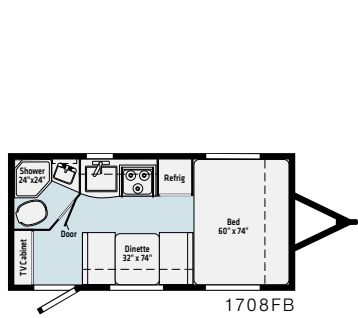

Micro Minnie – The compact camper without compromise

Micro Minnie's light interior and modern finishes make each floor plan an inviting space for every camper.

Standard 10.3 cu. ft. 12V refrigerator and modern cabinetry add style and functionality to Micro Minnie's interior.

Micro Minnie's EZ Glide Sleeper folds down to provide comfortable sleeping for two adults.

The redesigned murphy bed in the 2108DS floor plan allows the bed to easily fold up and out of the way.

STANDARD FEATURES