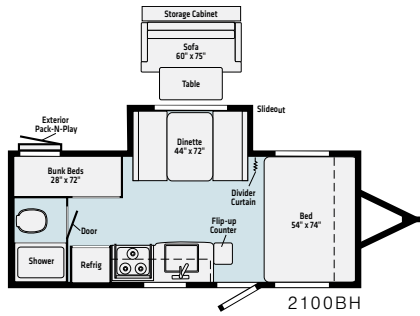

- » Whatever creatures you meet outdoors, don't forget your creature comforts inside. With Minnie's flexible sleeping arrangements, spacious galley, and large private bathroom, relax and rest easy.
- » Full, easy-to-clean linoleum surfaces and a light, stylish interior will brighten any trip.
- » The 10.3 cubic ft. 12V refrigerator, convection microwave, stainless steel sink and three-burner cooktop are just some of the many stars of the full kitchen.
- » From game night to the big game, bring your entertainment outdoors with external patio speakers and external TV hookup.
- » Master packing day and leave nothing behind with 44 cu. ft. of exterior storage – the best in its class.

Micro Minnie – The compact camper without compromise

Micro Minnie's light interior and modern finishes make each floor plan an inviting space for every camper.

Standard 10.3 cu. ft. 12V refrigerator and modern cabinetry add style and functionality to Micro Minnie's interior.

Micro Minnie's EZ Glide Sleeper folds down to provide comfortable sleeping for two adults.

The redesigned murphy bed in the 2108DS floor plan allows the bed to easily fold up and out of the way.

STANDARD FEATURES