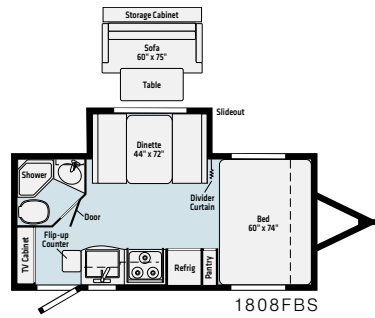

- » Whatever creatures you meet outdoors, don't forget your creature comforts inside. With Minnie's flexible sleeping arrangements, spacious galley, and large private bathroom, relax and rest easy.
- » Full, easy-to-clean linoleum surfaces and a light, stylish interior will brighten any trip.
- » The 10.3 cubic ft. 12V refrigerator, convection microwave, stainless steel sink and three-burner cooktop are just some of the many stars of the full kitchen.
- » From game night to the big game, bring your entertainment outdoors with external patio speakers and external TV hookup.
- » Master packing day and leave nothing behind with 44 cu. ft. of exterior storage – the best in its class.

Micro Minnie – The compact camper without compromise

Micro Minnie's light interior and modern finishes make each floor plan an inviting space for every camper.

Standard 10.3 cu. ft. 12V refrigerator and modern cabinetry add style and functionality to Micro Minnie's interior.

Micro Minnie's EZ Glide Sleeper folds down to provide comfortable sleeping for two adults.

The redesigned murphy bed in the 2108DS floor plan allows the bed to easily fold up and out of the way.

STANDARD FEATURES