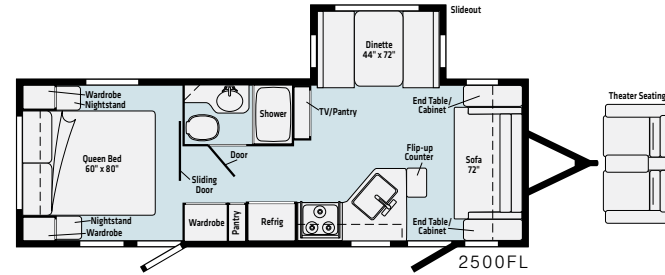

STANDARD FEATURES

NXG Engineered Frame
Exterior Fiberglass Sidewalls w/ Azdel
One Piece TPO Roof Membrane
Gel Coat Fiberglass Front Cap
13.5 BTU Low-Profile Roof A/C
Convection Microwave
Recessed Three Burner Cooktop w/
Back-lit Knobs & Glass Cover
10.3 cu. ft. 12V Refrigerator

6 Gallon Gas/Electric/DSI Water
Heater
Aluminium Wheel Assemblies
Heated & Enclosed Holding Tanks
Power Awning w/ LED Lighting
Roof Mount Solar Charger Prep
Power Tongue Jack
LED Exterior Lights
Radiant Foil Insulation

AV System AM/FM/CD/DVD/USB/
Bluetooth
USB Charge Ports
TV Antenna
LED TV
Exterior Speakers
Backup Camera Prep
WiFi Prep
Wireless Cell Phone Charger
Exterior Ladder

30-amp service w/ 2nd A/C prep
(1) 190-watt solar panel w/ 30Amp
charge control monitor & side mount
solar prep*
12v holding tank pad heaters w/
interior switch*
Power stabilizing jacks*
2" Accessory hitch receiver
7-way plug holder
All-in-one control panel
1.5" Fresh water drain

Options

L-Chaise lounge (2801BHS, 2301BHS
only)
Theater Seating IPO Sofa (N/A
2201MB)
Freestanding Table w/
4 Chairs (2801BHS only)
19 LED Bedroom TV (N/A 2201MB)
U-Shaped Dinette (2301BHS only)
30# LP Tanks

2nd 13.5 BTU Low-Profile A/C
(Bedroom Mount) w/ Energy
Management System
8 cu. ft. gas/electric refrigerator

* Versatility package