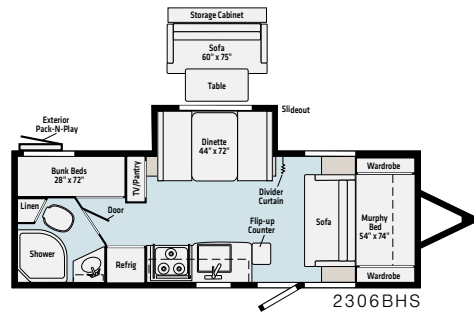

- » Whatever creatures you meet outdoors, don't forget your creature comforts inside. With Minnie's flexible sleeping arrangements, spacious galley, and large private bathroom, relax and rest easy.
- » Full, easy-to-clean linoleum surfaces and a light, stylish interior will brighten any trip.
- » The 10.3 cubic ft. 12V refrigerator, convection microwave, stainless steel sink and three-burner cooktop are just some of the many stars of the full kitchen.
- » From game night to the big game, bring your entertainment outdoors with external patio speakers and external TV hookup.
- » Master packing day and leave nothing behind with 44 cu. ft. of exterior storage – the best in its class.

Micro Minnie – The compact camper without compromise

Micro Minnie's light interior and modern finishes make each floor plan an inviting space for every camper.

Standard 10.3 cu. ft. 12V refrigerator and modern cabinetry add style and functionality to Micro Minnie's interior.

Micro Minnie's EZ Glide Sleeper folds down to provide comfortable sleeping for two adults.

The redesigned murphy bed in the 2108DS floor plan allows the bed to easily fold up and out of the way.

STANDARD FEATURES