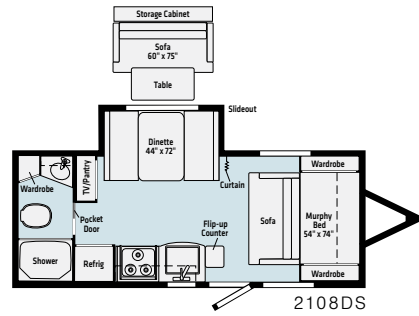

- » Whatever creatures you meet outdoors, don't forget your creature comforts inside. With Minnie's flexible sleeping arrangements, spacious galley, and large private bathroom, relax and rest easy.
- » Full, easy-to-clean linoleum surfaces and a light, stylish interior will brighten any trip.
- » The 10.3 cubic ft. 12V refrigerator, convection microwave, stainless steel sink and three-burner cooktop are just some of the many stars of the full kitchen.
- » From game night to the big game, bring your entertainment outdoors with external patio speakers and external TV hookup.
- » Master packing day and leave nothing behind with 44 cu. ft. of exterior storage – the best in its class.

Micro Minnie – The compact camper without compromise

Micro Minnie's light interior and modern finishes make each floor plan an inviting space for every camper.

Standard 10.3 cu. ft. 12V refrigerator and modern cabinetry add style and functionality to Micro Minnie's interior.

Micro Minnie's EZ Glide Sleeper folds down to provide comfortable sleeping for two adults.

The redesigned murphy bed in the 2108DS floor plan allows the bed to easily fold up and out of the way.

STANDARD FEATURES