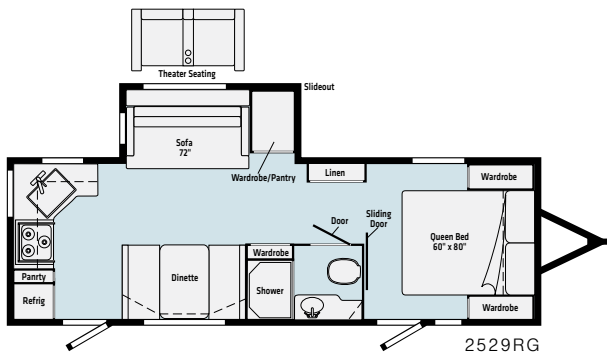

* Versatility package

Minnie – Compact camper. Big adventure.

Minnie's fully equipped galley is every bit as attractive and functional as the rest of the towable.

All floorplans offer at least 60"x80" of sleeping space.

The Dream Dinette allows for quick and easy dinette table to bed conversion.

STANDARD FEATURES

NXG Engineered Frame
 Exterior Fiberglass Sidewalls w/ Azdel
 One Piece TPO Roof Membrane
 Gel Coat Fiberglass Front Cap
 13.5 BTU Low-Profile Roof A/C
 Convection Microwave
 Recessed Three Burner Cooktop w/
 Back-lit Knobs & Glass Cover
 10.3 cu. ft. 12V Refrigerator