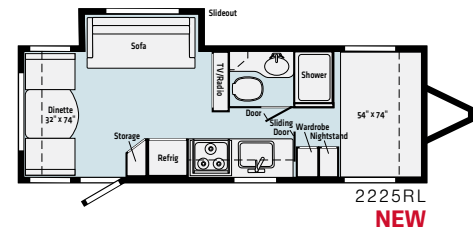

STANDARD FEATURES

NXG Engineered Chassis
Exterior Fiberglass Sidelwals w/ Azdel
13.5 BTU A/C
Convection Microwave
10.3 cu. ft. 12V refrigerator (N/A 1700BH)
6 Gallon Gas/Electric/DSI Water Heater
Aluminum Wheel Assemblies
Power Awning w/ LED Lighting

Roof Mount Solar Charger Prep
Power Tongue Jack
Recessed 2 Burner Cook Top w/ Glass Cover (1700BH Only)
Recessed Three Burner Cook Top w/ Back-lit Knobs & Glass Cover
15" Offroad Tire/Axle Lift
Torflex Dexter Axle(s)
LED Exterior Lighting
Heated & Enclosed Holding Tanks

Radiant Foil Insulation
One-Piece TPO Roof Membrane
TPO front cap
AV System AM/FM/CD/DVD/USB/
Bluetooth
USB Charge Ports
TV Antenna
Exterior Speakers
LED TV

Backup Camera Prep
Wifi Prep
Wireless Cell Phone Charger
Exterior Ladder
(1) 190-watt solar panel w/ 30Amp charge control monitor & side mount solar prep*
12v holding tank pad heaters w/ interior switch*
Power stabilizing jacks*

2" accessory hitch receiver
7-way plug holder
Triple solid entry step (1708FB, 1808FBS only)
Exterior patio side mounting bracket prep
TPMS prep
Camp side spray port

Options

15.0 BTU A/C upgrade
EZ Glide Sofa Sleeper w/ hutch & table (1808FBS, 2100BH, 2108DS, 2108FBS, 2108TB, 2306BHS only) (std. 2225RL)
8 Cubic Foot Gas/Electric Refrigerator (N/A 1700BH)

* Versatility package