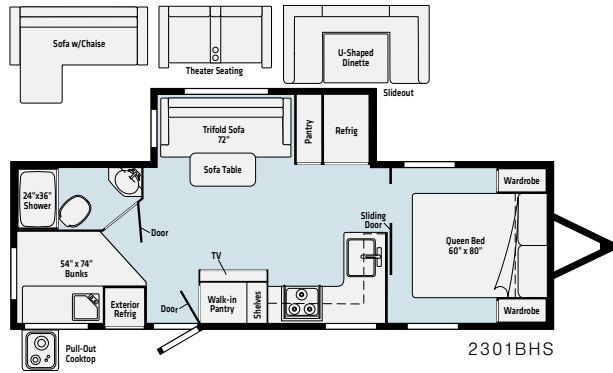

* Versatility package

Minnie – Compact camper. Big adventure.

Minnie's fully equipped galley is every bit as attractive and functional as the rest of the towable.

All floorplans offer at least 60"x80" of sleeping space.

The Dream Dinette allows for quick and easy dinette table to bed conversion.

STANDARD FEATURES

NXG Engineered Frame
 Exterior Fiberglass Sidewalls w/ Azdel
 One Piece TPO Roof Membrane
 Gel Coat Fiberglass Front Cap
 13.5 BTU Low-Profile Roof A/C
 Convection Microwave
 Recessed Three Burner Cooktop w/
 Back-lit Knobs & Glass Cover
 10.3 cu. ft. 12V Refrigerator