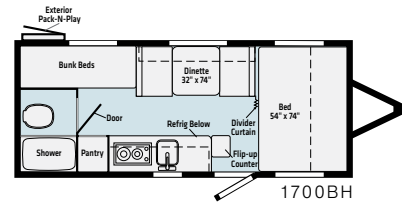

Micro Minnie – The compact camper without compromise

Micro Minnie's light interior and modern finishes make each floor plan an inviting space for every camper.

Standard 10.3 cu. ft. 12V refrigerator and modern cabinetry add style and functionality to Micro Minnie's interior.

Micro Minnie's EZ Glide Sleeper folds down to provide comfortable sleeping for two adults.

The redesigned murphy bed in the 2108DS floor plan allows the bed to easily fold up and out of the way.

STANDARD FEATURES