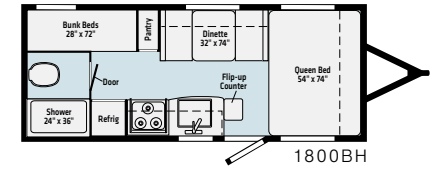

Micro Minnie – The compact camper without compromise

Micro Minnie's light interior and modern finishes make each floor plan an inviting space for every camper.

Standard 10.3 cu. ft. 12V refrigerator and modern cabinetry add style and functionality to Micro Minnie's interior.

Micro Minnie's EZ Glide Sleeper folds down to provide comfortable sleeping for two adults.

The redesigned murphy bed in the 2108DS floor plan allows the bed to easily fold up and out of the way.

STANDARD FEATURES