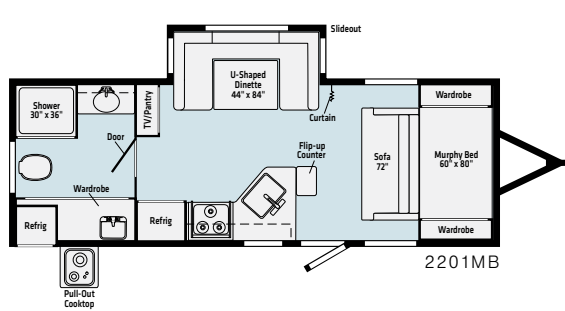

STANDARD FEATURES

NXG Engineered Frame
Exterior Fiberglass Sidewalls w/ Azdel
One Piece TPO Roof Membrane
Gel Coat Fiberglass Front Cap
13.5 BTU Low-Profile Roof A/C
Convection Microwave
Recessed Three Burner Cooktop w/
Back-lit Knobs & Glass Cover
10.3 cu. ft. 12V Refrigerator

6 Gallon Gas/Electric/DSI Water
Heater
Aluminium Wheel Assemblies
Heated & Enclosed Holding Tanks
Power Awning w/ LED Lighting
Roof Mount Solar Charger Prep
Power Tongue Jack
LED Exterior Lights
Radiant Foil Insulation

AV System AM/FM/CD/DVD/USB/
Bluetooth
USB Charge Ports
TV Antenna
LED TV
Exterior Speakers
Backup Camera Prep
WiFi Prep
Wireless Cell Phone Charger
Exterior Ladder

30-amp service w/ 2nd A/C prep
(1) 190-watt solar panel w/ 30Amp
charge control monitor & side mount
solar prep*
12v holding tank pad heaters w/
interior switch*
Power stabilizing jacks*
2" Accessory hitch receiver
7-way plug holder
All-in-one control panel
1.5" Fresh water drain

Options

L-Chaise lounge (2801BHS, 2301BHS
only)
Theater Seating IPO Sofa (N/A
2201MB)
Freestanding Table w/
4 Chairs (2801BHS only)
19 LED Bedroom TV (N/A 2201MB)
U-Shaped Dinette (2301BHS only)
30# LP Tanks

2nd 13.5 BTU Low-Profile A/C
(Bedroom Mount) w/ Energy
Management System
8 cu. ft. gas/electric refrigerator

* Versatility package