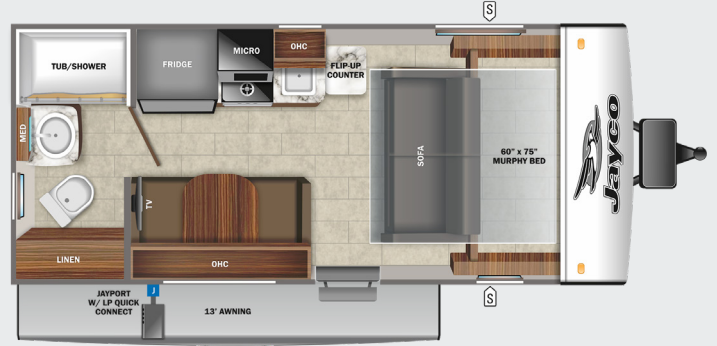

# JAY FEATHER MICRO

12SRK

166FBS

171BH

173MRB

183FBS

199MBS

- STORAGE
- MICRO MICROWAVE
- OHC OVERHEAD CABINETS
- FRIDGE REFRIGERATOR
- WARD WARDROBE