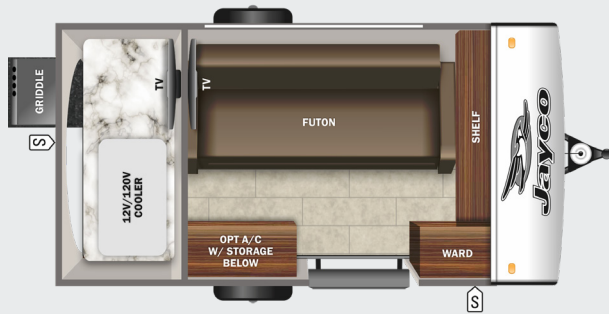

# JAY FEATHER MICRO

12SRK

166FBS

171BH

173MRB

183FBS

199MBS

- STORAGE
- MICRO MICROWAVE
- OHC OVERHEAD CABINETS
- FRIDGE REFRIGERATOR
- WARD WARDROBE