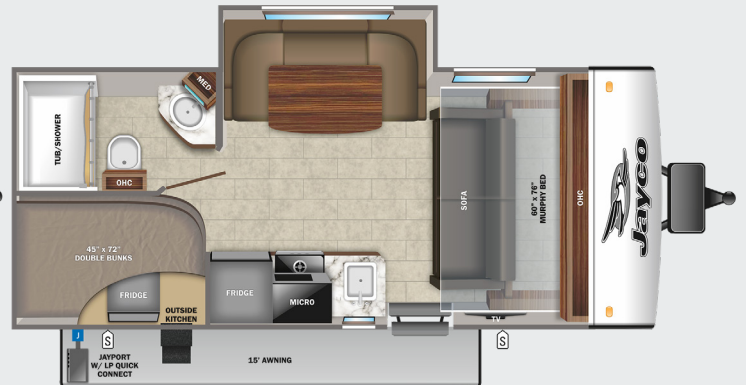

# JAY FEATHER MICRO

12SRK

166FBS

171BH

173MRB

183FBS

199MBS

- STORAGE
- MICRO MICROWAVE
- OHC OVERHEAD CABINETS
- FRIDGE REFRIGERATOR
- WARD WARDROBE

## INTERIOR (N/A 12SRK)

Choice of two interior design packages- Modern Farmhouse or Vintage Washed Grey  
 LED lighting throughout  
 Smoked glass decorative inserts (select overhead cabinets)  
 Screwed and glued cabinetry  
 Residential vinyl flooring with cold crack resistance  
 Plywood dinette, bunk and bed bases (applicable models)  
 6 cu. ft. gas/electric refrigerator  
 Ball-bearing drawer guides with 75 lb. capacity