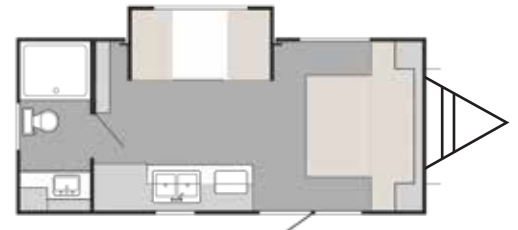

23WQBS

21WQBS

23RB

SUNLITE		S and D Mean single and double axel weights							
Model	16BH	18 RD	S-21QB-D	S-21BH-D	21BHS	S-21WQB-D	21WQBS	23WQBS	23 RB
Total Dry Weight	2480	2780	3260-3400	3220-3400	3740	3140-3320	3740	4060	4100
Hitch Weight	180	320	340-480	546-612	300	280	420	380	420
GVWR	3500	3500	4200-7000	4200-7000	7000	4200	7,000	7000	7000
Fresh Water Capacity	26	26	26	26	26	17	26	40	40
DINETTE BED	30X72	30X72	54X86	36X72	54X68	36X72	68X54	54X80	54X80
Dinette Table	30X26	30X26	40X30	26X36	24X54	26X36	24X54	28X34	28X34
BUNKS	32X84	32X84	30X70	30X70	30X70	30X70	30X70	30X70	30X70
Jiffy/Sofa	68" IPO DIN	68" IPO DIN	N/A	N/A	N/A	N/A	N/A	N/A	N/A
Length	16'6"	19'	21'5"	21'5"	21'5"	21'5"	21'5"	23'11"	23' 11"
Height Including A/C	9'11"	9' 11"	9'11"	9'11"	9'11"	9'11"	9'11"	9'11"	9'11"
Interior Height	6'6"	6'6"	6'6"	6'6"	6'6"	6'6"	6'6"	6'6"	6'6"
Awning Length	9'6"	12'	14'	14'	14'	14'	14'	14'	14'
Bed Size	54 x 74	60X74	60 x 74	60 x 74	60 x 74	60 x 74	60 x 74	60 x 74	60 x 74
Width	7'6"	7' 6"	7'6"	7'6"	7'6"	7'6"	7'6"	8'0"	8'0"