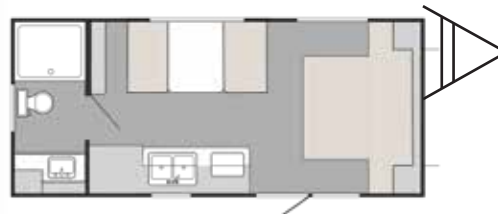

21WQB

SUNLITE		S and D Mean single and double axel weights							
Model	16BH	18 RD	S-21QB-D	S-21BH-D	21BHS	S-21WQB-D	21WQBS	23WQBS	23 RB
Total Dry Weight	2480	2780	3260-3400	3220-3400	3740	3140-3320	3740	4060	4100
Hitch Weight	180	320	340-480	546-612	300	280	420	380	420
GVWR	3500	3500	4200-7000	4200-7000	7000	4200	7,000	7000	7000
Fresh Water Capacity	26	26	26	26	26	17	26	40	40
DINETTE BED	30X72	30X72	54X86	36X72	54X68	36X72	68X54	54X80	54X80
Dinette Table	30X26	30X26	40X30	26X36	24X54	26X36	24X54	28X34	28X34
BUNKS	32X84	32X84	30X70	30X70	30X70	30X70	30X70	30X70	30X70
Jiffy/Sofa	68" IPO DIN	68" IPO DIN	N/A	N/A	N/A	N/A	N/A	N/A	N/A
Length	16'6"	19'	21'5"	21'5"	21'5"	21'5"	21'5"	23'11"	23' 11"
Height Including A/C	9'11"	9' 11"	9'11"	9'11"	9'11"	9'11"	9'11"	9'11"	9'11"
Interior Height	6'6"	6'6"	6'6"	6'6"	6'6"	6'6"	6'6"	6'6"	6'6"
Awning Length	9'6"	12'	14'	14'	14'	14'	14'	14'	14'
Bed Size	54 x 74	60X74	60 x 74	60 x 74	60 x 74	60 x 74	60 x 74	60 x 74	60 x 74
Width	7'6"	7' 6"	7'6"	7'6"	7'6"	7'6"	7'6"	8'0"	8'0"

More Options available at Sunsettrailers.com