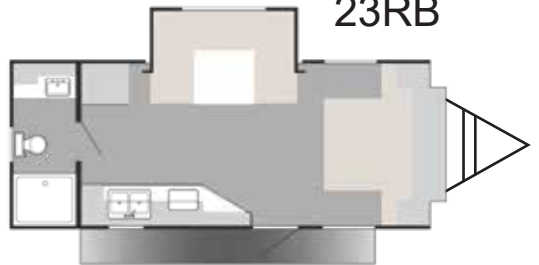

23WQBS

21WQBS

23RB

SUNLITE		S and D Mean single and double axel weights							
Model	16BH	18 RD	S-21QB-D	S-21BH-D	21BHS	S-21WQB-D	21WQBS	23WQBS	23 RB
Total Dry Weight	2480	2780	3260-3400	3220-3400	3740	3140-3320	3740	4060	4100
Hitch Weight	180	320	340-480	546-612	300	280	420	380	420
GVWR	3500	3500	4200-7000	4200-7000	7000	4200	7,000	7000	7000
Fresh Water Capacity	26	26	26	26	26	17	26	40	40
DINETTE BED	30X72	30X72	54X86	36X72	54X68	36X72	68X54	54X80	54X80
Dinette Table	30X26	30X26	40X30	26X36	24X54	26X36	24X54	28X34	28X34
BUNKS	32X84	32X84	30X70	30X70	30X70	30X70	30X70	30X70	30X70
Jiffy/Sofa	68" IPO DIN	68" IPO DIN	N/A	N/A	N/A	N/A	N/A	N/A	N/A
Length	16'6"	19'	21'5"	21'5"	21'5"	21'5"	21'5"	23'11"	23' 11"
Height Including A/C	9'11"	9' 11"	9'11"	9'11"	9'11"	9'11"	9'11"	9'11"	9'11"
Interior Height	6'6"	6'6"	6'6"	6'6"	6'6"	6'6"	6'6"	6'6"	6'6"
Awning Length	9'6"	12'	14'	14'	14'	14'	14'	14'	14'
Bed Size	54 x 74	60X74	60 x 74	60 x 74	60 x 74	60 x 74	60 x 74	60 x 74	60 x 74
Width	7'6"	7' 6"	7'6"	7'6"	7'6"	7'6"	7'6"	8'0"	8'0"