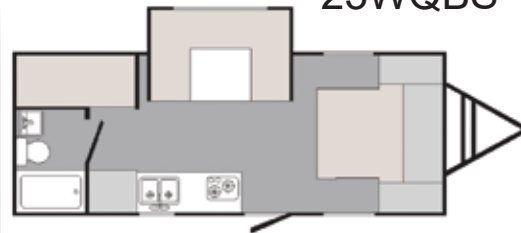

23WQBS

21WQBS

23RB

SUNLITE		S and D Mean single and double axel weights							
Model	16BH	18 RD	S-21QB-D	S-21BH-D	21BHS	S-21WQB-D	21WQBS	23WQBS	23 RB
Total Dry Weight	2480	2780	3260-3400	3220-3400	3740	3140-3320	3740	4060	4100
Hitch Weight	180	320	340-480	546-612	300	280	420	380	420
GVWR	3500	3500	4200-7000	4200-7000	7000	4200	7,000	7000	7000
Fresh Water Capacity	26	26	26	26	26	17	26	40	40
DINETTE BED	30X72	30X72	54X86	36X72	54X68	36X72	68X54	54X80	54X80
Dinette Table	30X26	30X26	40X30	26X36	24X54	26X36	24X54	28X34	28X34
BUNKS	32X84	32X84	30X70	30X70	30X70	30X70	30X70	30X70	30X70
Jiffy/Sofa	68" IPO DIN	68" IPO DIN	N/A	N/A	N/A	N/A	N/A	N/A	N/A
Length	16'6"	19'	21'5"	21'5"	21'5"	21'5"	21'5"	23'11"	23' 11"
Height Including A/C	9'11"	9' 11"	9'11"	9'11"	9'11"	9'11"	9'11"	9'11"	9'11"
Interior Height	6'6"	6'6"	6'6"	6'6"	6'6"	6'6"	6'6"	6'6"	6'6"
Awning Length	9'6"	12'	14'	14'	14'	14'	14'	14'	14'
Bed Size	54 x 74	60X74	60 x 74	60 x 74	60 x 74	60 x 74	60 x 74	60 x 74	60 x 74
Width	7'6"	7' 6"	7'6"	7'6"	7'6"	7'6"	7'6"	8'0"	8'0"