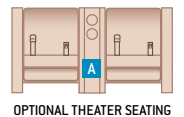

FOUR WINDS®

Class C Floorplans

Option Available on
 Select Floor Plans:

Exterior Graphics & Interior Decor

CLASS C

BLUE HORIZON

NIGHT SKY PARTIAL PAINT
(31B, 31E, & 31W ONLY)

AUTUMN RED