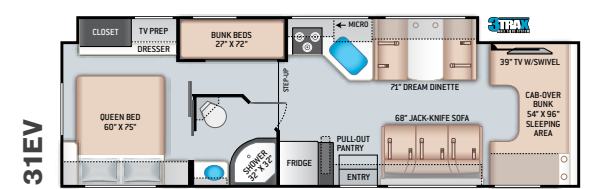

FOUR WINDS®

Class C Floorplans

Option Available on
Select Floor Plans: