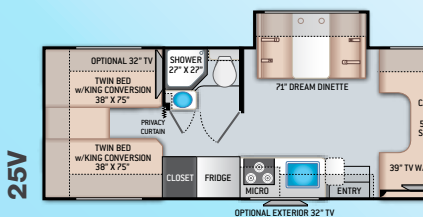

FOUR WINDS®

Class C Floorplans

Option Available on
Select Floor Plans: