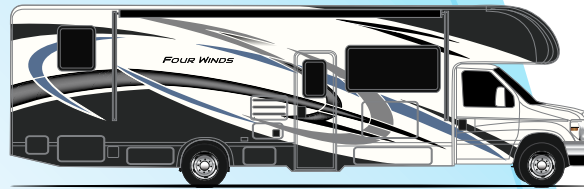

FOUR WINDS®

Class C Floorplans

Option Available on
 Select Floor Plans:

Exterior Graphics & Interior Decor

CLASS C

BLUE HORIZON

NIGHT SKY PARTIAL PAINT
(31B, 31E, & 31W ONLY)

AUTUMN RED