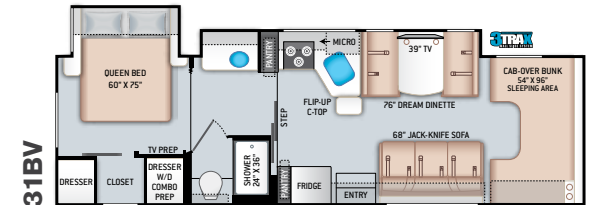

FOUR WINDS®

Class C Floorplans

Option Available on
Select Floor Plans: