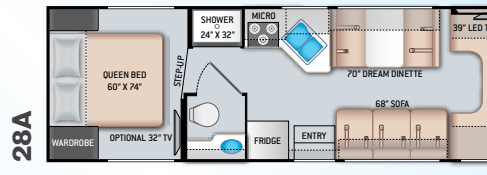

FOUR WINDS®

Class C Floorplans

Option Available on
Select Floor Plans: