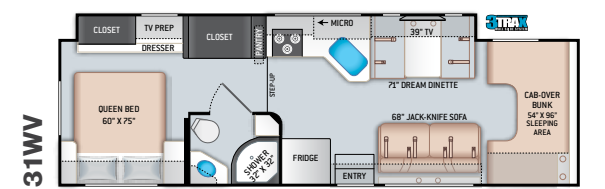

FOUR WINDS®

Class C Floorplans

Option Available on
Select Floor Plans: