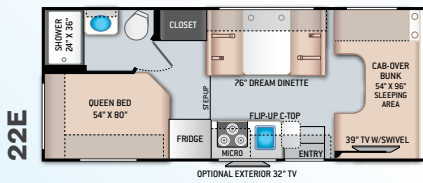

FOUR WINDS®

Class C Floorplans

Option Available on
Select Floor Plans: