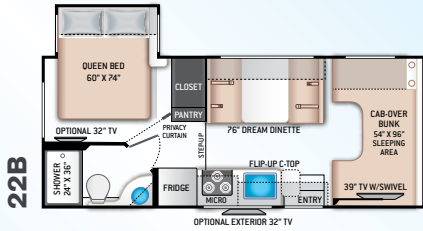

FOUR WINDS®

Class C Floorplans

Option Available on
Select Floor Plans: