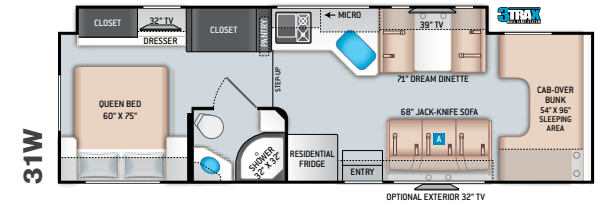

FOUR WINDS®

Class C Floorplans

Option Available on
Select Floor Plans: