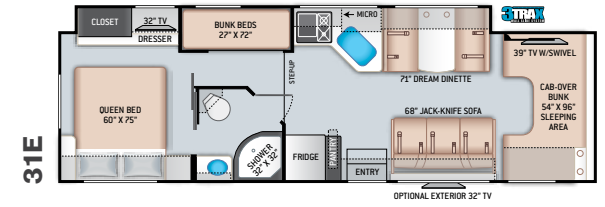

FOUR WINDS®

Class C Floorplans

Option Available on
Select Floor Plans: