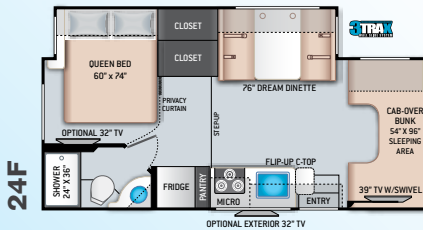

FOUR WINDS®

Class C Floorplans

Option Available on
Select Floor Plans: