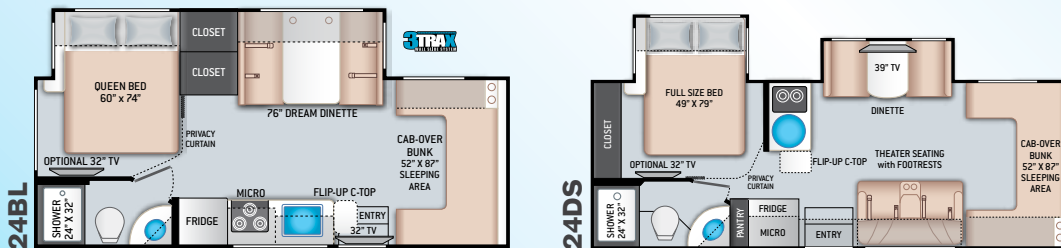

Sprinter Floorplans

	24BL	24DS
Chassis	Mercedes-Benz Sprinter	Mercedes-Benz Sprinter
Gross Vehicle (GVWR)	11,030	11,030
Gross Combined (GCWR)	15,250	15,250
Wheel Base	170.3"	170.3"
Exterior Length (w/o ladder)	24'-10"	25'-9"
Exterior Height (w/AC)	11'-8"	11'-6"
Exterior Width (w/o mirrors)	90"	90"
Interior Height (living area)	84"	84"
Awning Size	15'	16'
Fuel (gal)	26.4	26.4
LPG (lbs)	68.2	68.2
Fresh/Waste/Gray Water (gal)	30 / 24.5 / 38	30 / 34.5 / 37
Water Heater (gal)	Tankless	Tankless
Furnace (BTUs)	30,000	30,000
Exterior Storage Capacity (cu. ft.)	48.5	47
Hitch Weight Rating (lbs)	5,000	5,000

Made to fit.

P.O. Box 1486, Elkhart, IN 46515 Sales Department: 800.860.5658

thormotorcoach.com/fourwinds

IMPORTANT—PLEASE READ: This brochure reflects product design, fabrication, material, components and specifications at the date of printing, which date is disclosed below. Please visit us online at ThorMotorCoach.com or consult with your selling dealership for the latest in standards, options, specification and technical information. Photographs in the brochure may depict optional equipment or may only be available in certain floor plans. Components, appliances and the chassis may have been manufactured in a calendar year before the vehicle's designated model year. All capacities are approximate. The actual length of the vehicle may differ from that indicated in the brochure due to variances in the manufacturing processes and/or installed components. All dry weights are based on standard model features and do not include optional features or equipment. Component part and appliance manufacturers issue limited warranties covering portions of the vehicle not covered under the limited warranty we issue. Copyright Thor Motor Coach, Inc. © MY 04/26/2021