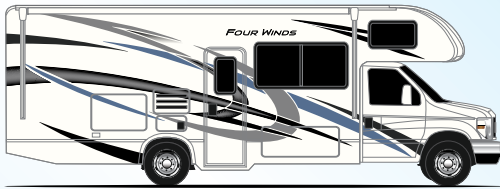

FOUR WINDS®

Class C Floorplans

Option Available on
 Select Floor Plans:

Exterior Graphics & Interior Decor

CLASS C

BLUE HORIZON

NIGHT SKY PARTIAL PAINT
(31B, 31E, & 31W ONLY)

AUTUMN RED