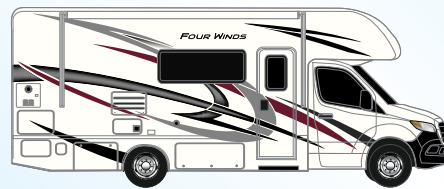

AUTUMN RED
(SPRINTERS)