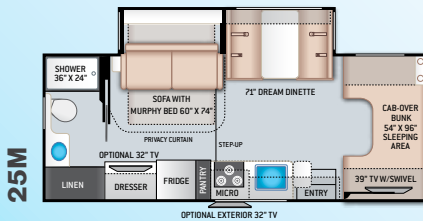

FOUR WINDS®

Class C Floorplans

Option Available on
Select Floor Plans: