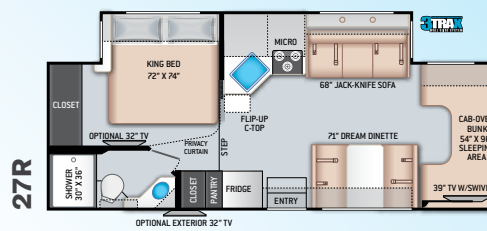

FOUR WINDS®

Class C Floorplans

Option Available on
Select Floor Plans: