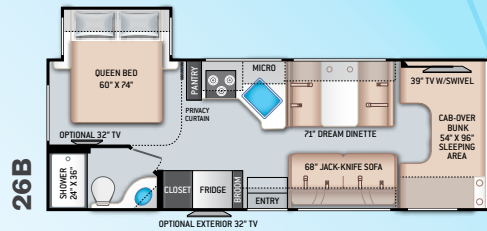

FOUR WINDS®

Class C Floorplans

Option Available on
Select Floor Plans: