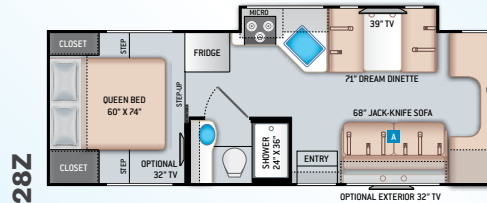

FOUR WINDS®

Class C Floorplans

Option Available on
Select Floor Plans: