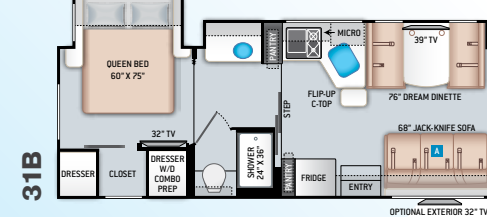

FOUR WINDS®

Class C Floorplans

Option Available on
Select Floor Plans: