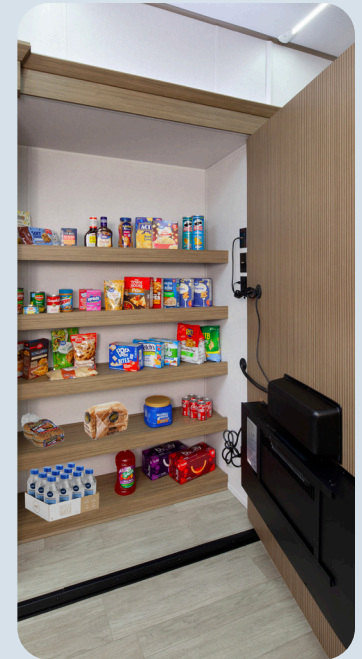

TFL BLACK WALNUT ENTERTAINMENT SHELF

Match your kitchen's elegance with our TFL Black Walnut Entertainment Shelf. Strong and durable, it's built to handle all your entertainment essentials with style.

JBL 3-ZONE MEDIA CENTER

Experience immersive sound with our JBL Media Center. Featuring FM and Bluetooth connectivity, plus four interior speakers, it delivers quality audio you can feel throughout your space.

VERSA-SINK

Meet the Versa-Sink: your ultimate kitchen companion. Featuring a PD Faucet, Soap Dish, Cutting Board, Glass Washer, Colander, Task Basket, and Strainer all in one, it simplifies food prep and dishwashing like never before. Elevate your kitchen efficiency with style.

4K BLADE LIGHTING

Illuminate luxury with our new 4K Blade Lighting. Experience enhanced track lighting inside and elegant 4' exterior accent lighting. Elevate your space, inside and out, with unparalleled brilliance.

TRIO CIRCLE ILLUMINATION

(40RLB, 42FLDL, 42DL, 42VIEW, & 44VIEW)

Meet Trio Circle Illumination, featuring the advanced 4K Blade Lighting. This innovative lighting solution enhances the luxurious look and feel of your interior. The unique 3 ring circle lights symbolize totality, wholeness, and perfection, providing a superior ambiance and an unparalleled lighting experience.