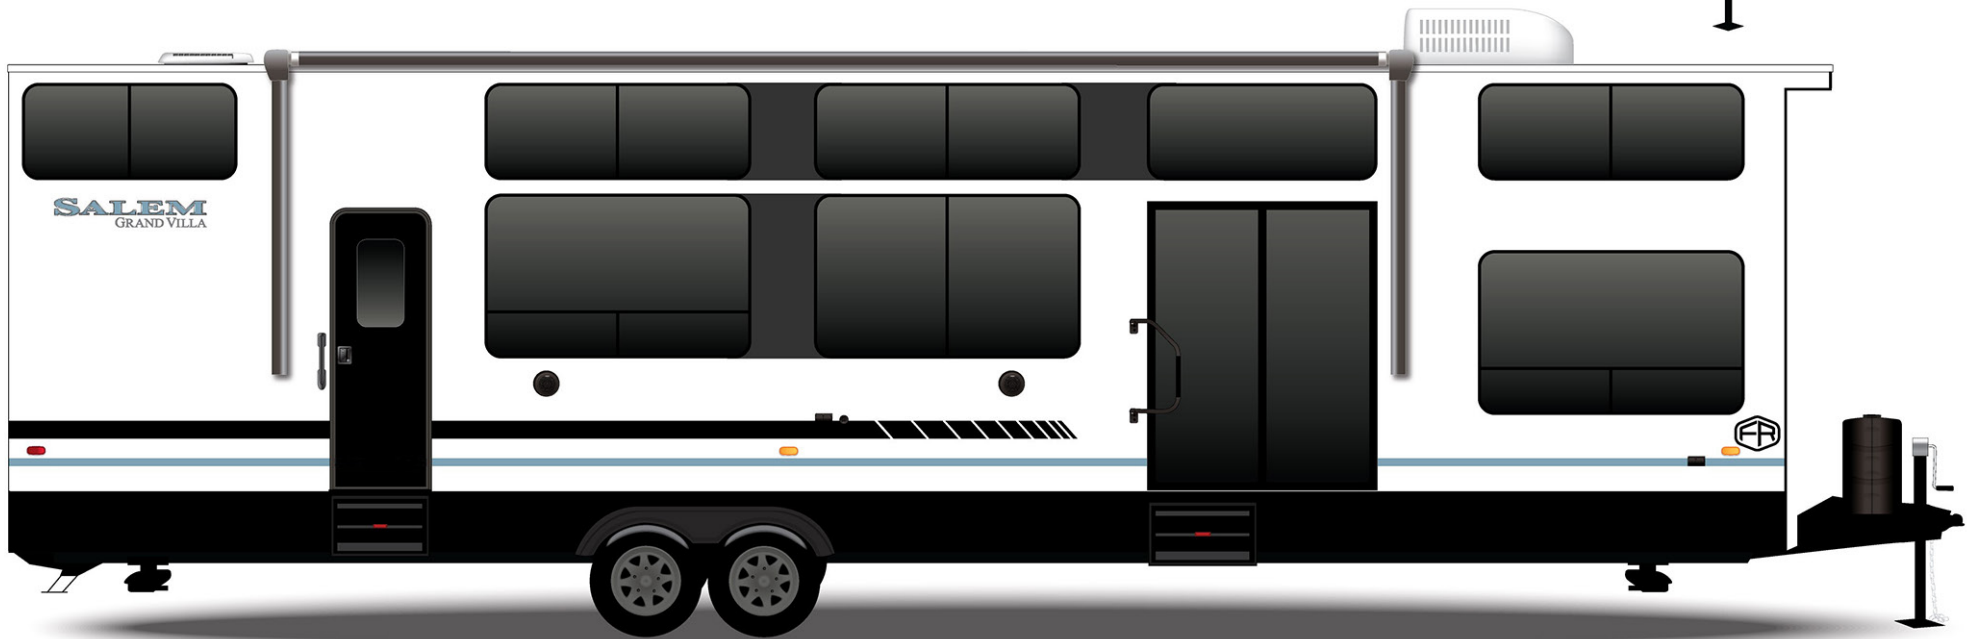

NEW EXTERIOR GRAPHICS

FOREST RIVER
SALEM GRAND VILLA   **SALEM** VILLA