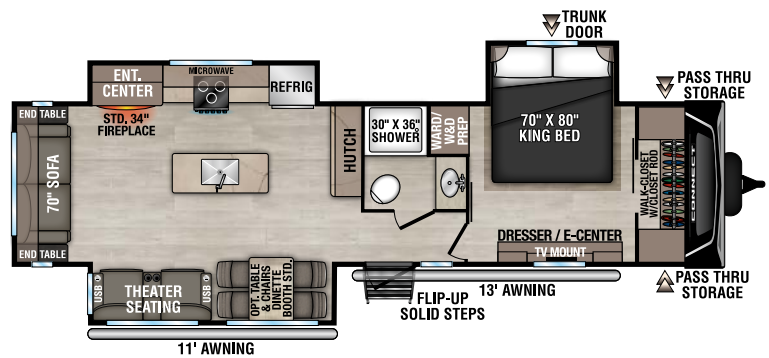

C262RLK UUV - 7,170 | Exterior Length - 31'11" | Sleeps - 5

C282FKK UUV - 7,370 | Exterior Length - 32'3" | Sleeps - 5

C302FBK UUV - 7,840 | Exterior Length - 35'3" | Sleeps - 5

2025 CONNECT

C302RBK UVW - 7,770 | Exterior Length - 35'1" | Sleeps - 5

C312BRK UVW - 7,870 | Exterior Length - 35'8" | Sleeps - 7

C312RE UVW - 7,660 | Exterior Length - 36'1" | Sleeps - 6

C313MK UVW - 8,470 | Exterior Length - 36'4" | Sleeps - 4

NEW
C323MKB UVW - 8,550 | Exterior Length - 37'1" | Sleeps - 5