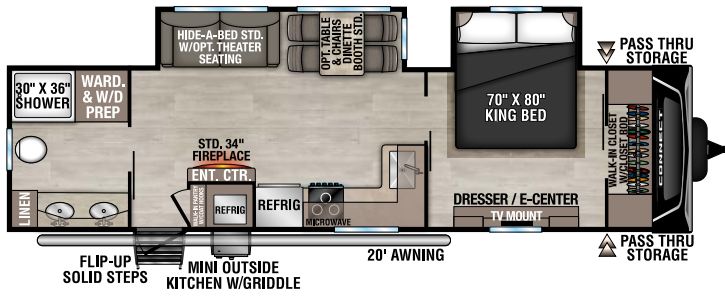

C262RLK UUV - 7,170 | Exterior Length - 31'11" | Sleeps - 5

C282FKK UUV - 7,370 | Exterior Length - 32'3" | Sleeps - 5

C302FBK UUV - 7,840 | Exterior Length - 35'3" | Sleeps - 5

2025 CONNECT

C302RBK UVW - 7,770 | Exterior Length - 35'1" | Sleeps - 5

C312BRK UVW - 7,870 | Exterior Length - 35'8" | Sleeps - 7

C312RE UVW - 7,660 | Exterior Length - 36'1" | Sleeps - 6

C313MK UVW - 8,470 | Exterior Length - 36'4" | Sleeps - 4

NEW
C323MKB UVW - 8,550 | Exterior Length - 37'1" | Sleeps - 5