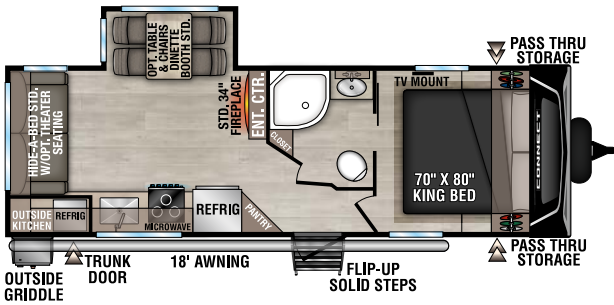

RECREATIONAL
VEHICLES

CONNECT

LIGHTWEIGHT TRAVEL TRAILERS

C241RLK UUV - 6,100 | Exterior Length - 28'11" | Sleeps - 5

NEW C252BH UUV - 6,960 | Exterior Length - 30' | Sleeps - 6

C261RB UUV - 6,500 | Exterior Length - 30'4" | Sleeps - 5

C262RLK UUV - 7,170 | Exterior Length - 31'11" | Sleeps - 5

C282FKK UUV - 7,370 | Exterior Length - 32'3" | Sleeps - 5

C302FBK UUV - 7,840 | Exterior Length - 35'3" | Sleeps - 5

2025 CONNECT

C302RBK UVW - 7,770 | Exterior Length - 35'1" | Sleeps - 5

C312BRK UVW - 7,870 | Exterior Length - 35'8" | Sleeps - 7

C312RE UVW - 7,660 | Exterior Length - 36'1" | Sleeps - 6

C313MK UVW - 8,470 | Exterior Length - 36'4" | Sleeps - 4

NEW
C323MKB UVW - 8,550 | Exterior Length - 37'1" | Sleeps - 5