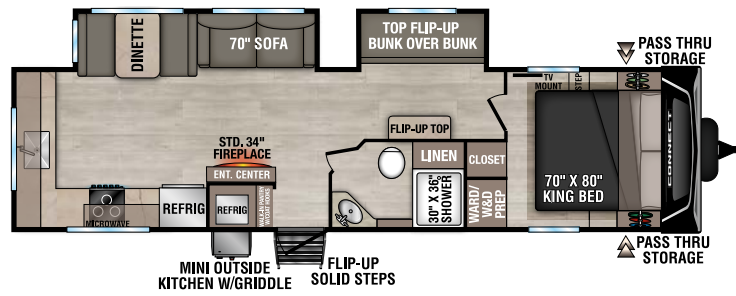

C262RLK UUV - 7,170 | Exterior Length - 31'11" | Sleeps - 5

C282FKK UUV - 7,370 | Exterior Length - 32'3" | Sleeps - 5

C302FBK UUV - 7,840 | Exterior Length - 35'3" | Sleeps - 5

2025 CONNECT

C302RBK UVW - 7,770 | Exterior Length - 35'1" | Sleeps - 5

C312BRK UVW - 7,870 | Exterior Length - 35'8" | Sleeps - 7

C312RE UVW - 7,660 | Exterior Length - 36'1" | Sleeps - 6

C313MK UVW - 8,470 | Exterior Length - 36'4" | Sleeps - 4

NEW
C323MKB UVW - 8,550 | Exterior Length - 37'1" | Sleeps - 5