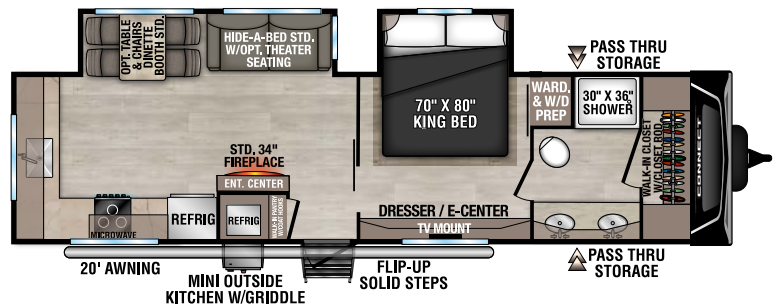

C262RLK UUV - 7,170 | Exterior Length - 31'11" | Sleeps - 5

C282FKK UUV - 7,370 | Exterior Length - 32'3" | Sleeps - 5

C302FBK UUV - 7,840 | Exterior Length - 35'3" | Sleeps - 5

2025 CONNECT

C302RBK UVW - 7,770 | Exterior Length - 35'1" | Sleeps - 5

C312BRK UVW - 7,870 | Exterior Length - 35'8" | Sleeps - 7

C312RE UVW - 7,660 | Exterior Length - 36'1" | Sleeps - 6

C313MK UVW - 8,470 | Exterior Length - 36'4" | Sleeps - 4

NEW
C323MKB UVW - 8,550 | Exterior Length - 37'1" | Sleeps - 5