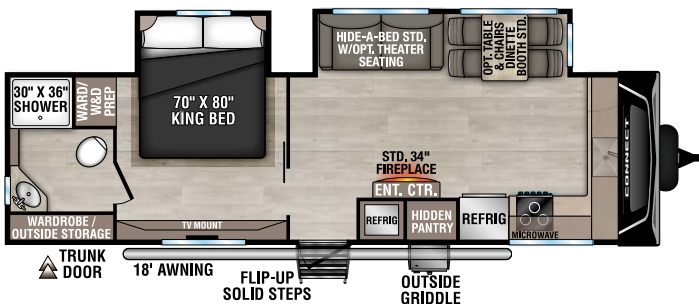

RECREATIONAL
VEHICLES

CONNECT

LIGHTWEIGHT TRAVEL TRAILERS

C241RLK UUV - 6,100 | Exterior Length - 28'11" | Sleeps - 5

NEW C252BH UUV - 6,960 | Exterior Length - 30' | Sleeps - 6

C261RB UUV - 6,500 | Exterior Length - 30'4" | Sleeps - 5

C262RLK UUV - 7,170 | Exterior Length - 31'11" | Sleeps - 5

C282FKK UUV - 7,370 | Exterior Length - 32'3" | Sleeps - 5

C302FBK UUV - 7,840 | Exterior Length - 35'3" | Sleeps - 5

2025 CONNECT

C302RBK UVW - 7,770 | Exterior Length - 35'1" | Sleeps - 5

C312BRK UVW - 7,870 | Exterior Length - 35'8" | Sleeps - 7

C312RE UVW - 7,660 | Exterior Length - 36'1" | Sleeps - 6

C313MK UVW - 8,470 | Exterior Length - 36'4" | Sleeps - 4

NEW
C323MKB UVW - 8,550 | Exterior Length - 37'1" | Sleeps - 5