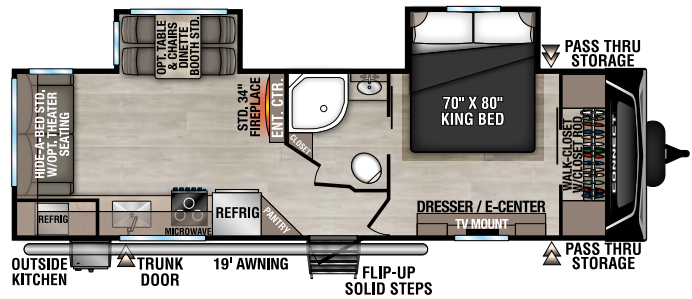

RECREATIONAL
VEHICLES

CONNECT

LIGHTWEIGHT TRAVEL TRAILERS

C241RLK UUV - 6,100 | Exterior Length - 28'11" | Sleeps - 5

NEW C252BH UUV - 6,960 | Exterior Length - 30' | Sleeps - 6

C261RB UUV - 6,500 | Exterior Length - 30'4" | Sleeps - 5

C262RLK UUV - 7,170 | Exterior Length - 31'11" | Sleeps - 5

C282FKK UUV - 7,370 | Exterior Length - 32'3" | Sleeps - 5

C302FBK UUV - 7,840 | Exterior Length - 35'3" | Sleeps - 5

2025 CONNECT

C302RBK UVW - 7,770 | Exterior Length - 35'1" | Sleeps - 5

C312BRK UVW - 7,870 | Exterior Length - 35'8" | Sleeps - 7

C312RE UVW - 7,660 | Exterior Length - 36'1" | Sleeps - 6

C313MK UVW - 8,470 | Exterior Length - 36'4" | Sleeps - 4

NEW
C323MKB UVW - 8,550 | Exterior Length - 37'1" | Sleeps - 5