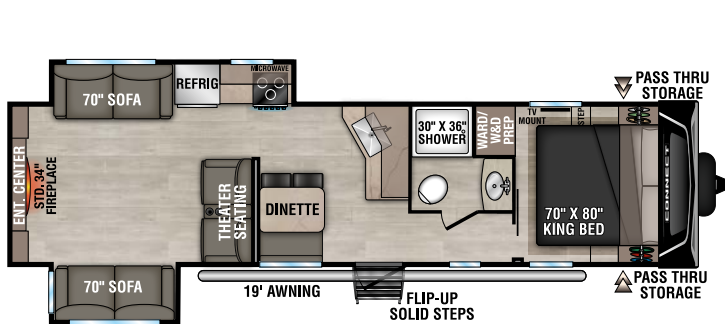

C262RLK UUV - 7,170 | Exterior Length - 31'11" | Sleeps - 5

C282FKK UUV - 7,370 | Exterior Length - 32'3" | Sleeps - 5

C302FBK UUV - 7,840 | Exterior Length - 35'3" | Sleeps - 5

2025 CONNECT

C302RBK UVW - 7,770 | Exterior Length - 35'1" | Sleeps - 5

C312BRK UVW - 7,870 | Exterior Length - 35'8" | Sleeps - 7

C312RE UVW - 7,660 | Exterior Length - 36'1" | Sleeps - 6

C313MK UVW - 8,470 | Exterior Length - 36'4" | Sleeps - 4

NEW
C323MKB UVW - 8,550 | Exterior Length - 37'1" | Sleeps - 5