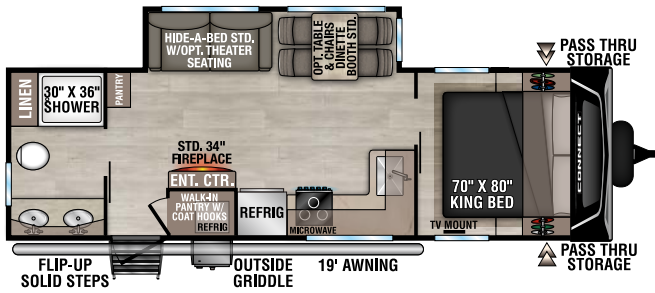

RECREATIONAL
VEHICLES

CONNECT

LIGHTWEIGHT TRAVEL TRAILERS

C241RLK UUV - 6,100 | Exterior Length - 28'11" | Sleeps - 5

NEW C252BH UUV - 6,960 | Exterior Length - 30' | Sleeps - 6

C261RB UUV - 6,500 | Exterior Length - 30'4" | Sleeps - 5

C262RLK UUV - 7,170 | Exterior Length - 31'11" | Sleeps - 5

C282FKK UUV - 7,370 | Exterior Length - 32'3" | Sleeps - 5

C302FBK UUV - 7,840 | Exterior Length - 35'3" | Sleeps - 5

2025 CONNECT

C302RBK UVW - 7,770 | Exterior Length - 35'1" | Sleeps - 5

C312BRK UVW - 7,870 | Exterior Length - 35'8" | Sleeps - 7

C312RE UVW - 7,660 | Exterior Length - 36'1" | Sleeps - 6

C313MK UVW - 8,470 | Exterior Length - 36'4" | Sleeps - 4

NEW
C323MKB UVW - 8,550 | Exterior Length - 37'1" | Sleeps - 5