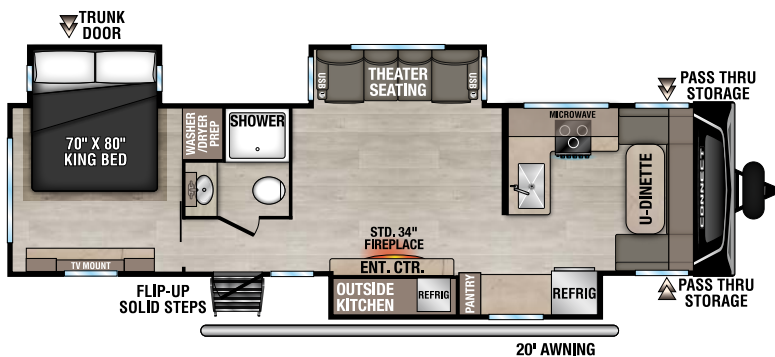

C262RLK UUV - 7,170 | Exterior Length - 31'11" | Sleeps - 5

C282FKK UUV - 7,370 | Exterior Length - 32'3" | Sleeps - 5

C302FBK UUV - 7,840 | Exterior Length - 35'3" | Sleeps - 5

2025 CONNECT

C302RBK UVW - 7,770 | Exterior Length - 35'1" | Sleeps - 5

C312BRK UVW - 7,870 | Exterior Length - 35'8" | Sleeps - 7

C312RE UVW - 7,660 | Exterior Length - 36'1" | Sleeps - 6

C313MK UVW - 8,470 | Exterior Length - 36'4" | Sleeps - 4

NEW
C323MKB UVW - 8,550 | Exterior Length - 37'1" | Sleeps - 5