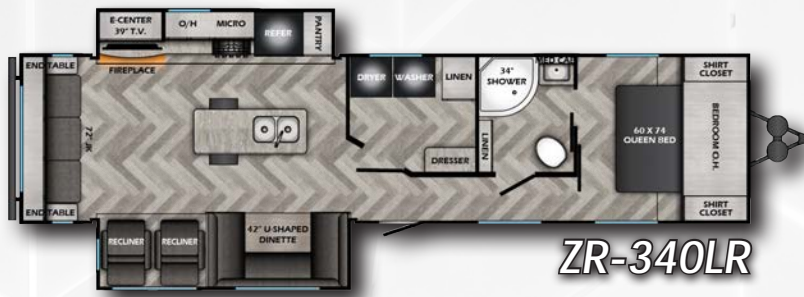

ZR-252BH

ZR-259FL

ZR-260BH

ZR-290QB

Z-LOUNGE
ZR-331BH

Z-LOUNGE
ZR-340BH

W/D
PREP

ZR-340LR

INTERIOR

- 75" Interior Height
- 30" X 36" Shower
- 60" X 74" Bed
- 12 Volt Refrigerator
- Microwave
- 110/USB Ports Throughout
- 2 Burner Range
- Pleated Shades/Mini Blinds/Fabric Window Treatment
- 60" Sofa (VBM)
- 24"-38" Booth Dinette (VBM)
- Furnace
- Plastic Toilet Foot Flush
- Smoke Detector
- WiFi Prep
- Wall Mounted Monitor Panel
- LP Detector
- Carbon Monoxide Detector
- Bluetooth Speaker

INTERIOR

- 82" Interior Height
- 30" X 36" Shower
- 60" X 74" Bed
- Shirt Closet
- 10 Ft³ 12 Volt Refrigerator
- Microwave
- 3 Burner Range w/ Glass Top & LED Lit Knobs
- 17" Oven
- Plastic Sink
- Pleated Shades/Mini Blinds/Fabric Window Treatment
- 60" Sofa (VBM)
- 24"-38" Booth Dinette (VBM)
- Furnace - Size Varies
- Plastic Toilet Foot Flush
- Medicine Cabinet
- Tub Surround
- Exhaust Fan in Bathroom
- Smoke Detector
- WiFi Prep
- Wall Mounted Monitor Panel
- LP Detector
- Carbon Monoxide Detector
- Bluetooth Speaker

INTERIOR

- Z-Lounge Slide Out Furniture (VBM)
- Storage Doors Under Dinette
- 82" Interior Height
- 30" X 36" Shower/34" Shower
- 60" X 74" Bed (VBM)
- 70" X 80" Bed (VBM)
- Bedspread
- Shelf Over Bed
- Shirt Closet
- Pressed Kitchen Countertops
- 10 Ft³ 12 Volt Refrigerator
- Microwave
- 3 Burner Range w/ Glass Top & LED Knobs
- 17" Oven
- 30" Fireplace
- Stainless Steel Sink
- Sink Covers
- Pleated Shades/Mini Blinds/Fabric Window Treatment
- 60" Sofa (VBM)
- 24"-38" Booth Dinette (VBM)
- Furnace - 30K BTU
- Porcelain Foot Flush Toilet
- Medicine Cabinet
- Tub Surround
- Tooth Brush Holder
- Exhaust Fan in Bathroom
- Smoke Detector
- WiFi Prep
- 110 & USB Ports Throughout
- Wall Mounted Monitor Panel
- LP Detector
- Carbon Monoxide Detector
- Bluetooth Speaker