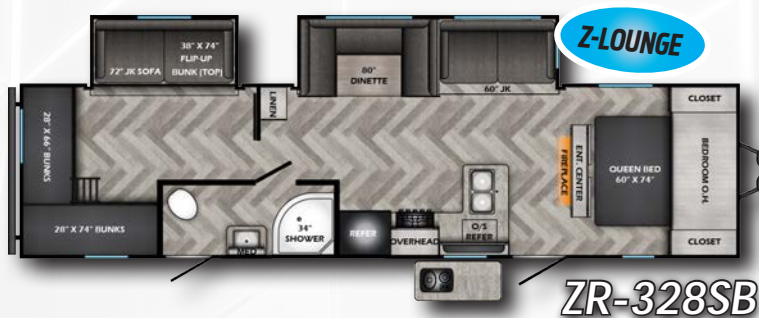

ZR-252BH

ZR-259FL

ZR-260BH

ZR-290QB

Z-LOUNGE
ZR-331BH

Z-LOUNGE
ZR-340BH

W/D
PREP

ZR-340LR

INTERIOR

- 75" Interior Height
- 30" X 36" Shower
- 60" X 74" Bed
- 12 Volt Refrigerator
- Microwave
- 110/USB Ports Throughout
- 2 Burner Range
- Pleated Shades/Mini Blinds/Fabric Window Treatment
- 60" Sofa (VBM)
- 24"-38" Booth Dinette (VBM)
- Furnace
- Plastic Toilet Foot Flush
- Smoke Detector
- WiFi Prep
- Wall Mounted Monitor Panel
- LP Detector
- Carbon Monoxide Detector
- Bluetooth Speaker

INTERIOR

- 82" Interior Height
- 30" X 36" Shower
- 60" X 74" Bed
- Shirt Closet
- 10 Ft³ 12 Volt Refrigerator
- Microwave
- 3 Burner Range w/ Glass Top & LED Lit Knobs
- 17" Oven
- Plastic Sink
- Pleated Shades/Mini Blinds/Fabric Window Treatment
- 60" Sofa (VBM)
- 24"-38" Booth Dinette (VBM)
- Furnace - Size Varies
- Plastic Toilet Foot Flush
- Medicine Cabinet
- Tub Surround
- Exhaust Fan in Bathroom
- Smoke Detector
- WiFi Prep
- Wall Mounted Monitor Panel
- LP Detector
- Carbon Monoxide Detector
- Bluetooth Speaker

INTERIOR

- Z-Lounge Slide Out Furniture (VBM)
- Storage Doors Under Dinette
- 82" Interior Height
- 30" X 36" Shower/34" Shower
- 60" X 74" Bed (VBM)
- 70" X 80" Bed (VBM)
- Bedspread
- Shelf Over Bed
- Shirt Closet
- Pressed Kitchen Countertops
- 10 Ft³ 12 Volt Refrigerator
- Microwave
- 3 Burner Range w/ Glass Top & LED Knobs
- 17" Oven
- 30" Fireplace
- Stainless Steel Sink
- Sink Covers
- Pleated Shades/Mini Blinds/Fabric Window Treatment
- 60" Sofa (VBM)
- 24"-38" Booth Dinette (VBM)
- Furnace - 30K BTU
- Porcelain Foot Flush Toilet
- Medicine Cabinet
- Tub Surround
- Tooth Brush Holder
- Exhaust Fan in Bathroom
- Smoke Detector
- WiFi Prep
- 110 & USB Ports Throughout
- Wall Mounted Monitor Panel
- LP Detector
- Carbon Monoxide Detector
- Bluetooth Speaker