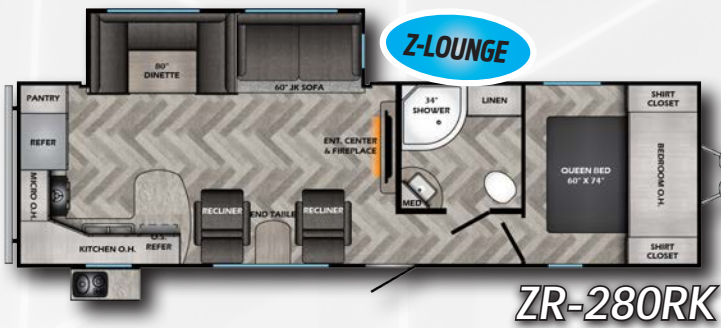

ZR-252BH

ZR-259FL

ZR-260BH

ZR-290QB

Z-LOUNGE
ZR-331BH

Z-LOUNGE
ZR-340BH

W/D
PREP

ZR-340LR

INTERIOR

- 75" Interior Height
- 30" X 36" Shower
- 60" X 74" Bed
- 12 Volt Refrigerator
- Microwave
- 110/USB Ports Throughout
- 2 Burner Range
- Pleated Shades/Mini Blinds/Fabric Window Treatment
- 60" Sofa (VBM)
- 24"-38" Booth Dinette (VBM)
- Furnace
- Plastic Toilet Foot Flush
- Smoke Detector
- WiFi Prep
- Wall Mounted Monitor Panel
- LP Detector
- Carbon Monoxide Detector
- Bluetooth Speaker

INTERIOR

- 82" Interior Height
- 30" X 36" Shower
- 60" X 74" Bed
- Shirt Closet
- 10 Ft³ 12 Volt Refrigerator
- Microwave
- 3 Burner Range w/ Glass Top & LED Lit Knobs
- 17" Oven
- Plastic Sink
- Pleated Shades/Mini Blinds/Fabric Window Treatment
- 60" Sofa (VBM)
- 24"-38" Booth Dinette (VBM)
- Furnace - Size Varies
- Plastic Toilet Foot Flush
- Medicine Cabinet
- Tub Surround
- Exhaust Fan in Bathroom
- Smoke Detector
- WiFi Prep
- Wall Mounted Monitor Panel
- LP Detector
- Carbon Monoxide Detector
- Bluetooth Speaker

INTERIOR

- Z-Lounge Slide Out Furniture (VBM)
- Storage Doors Under Dinette
- 82" Interior Height
- 30" X 36" Shower/34" Shower
- 60" X 74" Bed (VBM)
- 70" X 80" Bed (VBM)
- Bedspread
- Shelf Over Bed
- Shirt Closet
- Pressed Kitchen Countertops
- 10 Ft³ 12 Volt Refrigerator
- Microwave
- 3 Burner Range w/ Glass Top & LED Knobs
- 17" Oven
- 30" Fireplace
- Stainless Steel Sink
- Sink Covers
- Pleated Shades/Mini Blinds/Fabric Window Treatment
- 60" Sofa (VBM)
- 24"-38" Booth Dinette (VBM)
- Furnace - 30K BTU
- Porcelain Foot Flush Toilet
- Medicine Cabinet
- Tub Surround
- Tooth Brush Holder
- Exhaust Fan in Bathroom
- Smoke Detector
- WiFi Prep
- 110 & USB Ports Throughout
- Wall Mounted Monitor Panel
- LP Detector
- Carbon Monoxide Detector
- Bluetooth Speaker