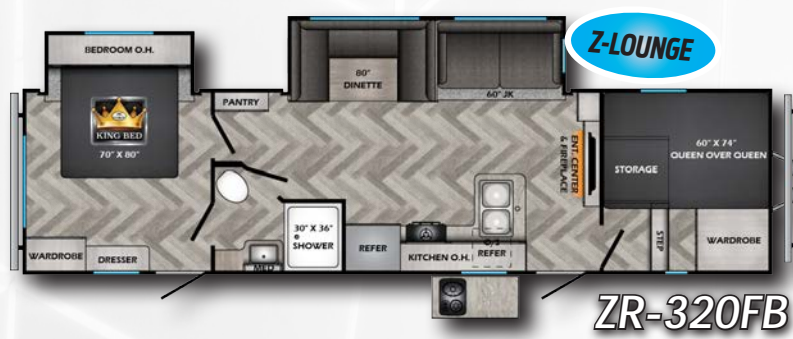

ZR-298FB

ZR-320FB