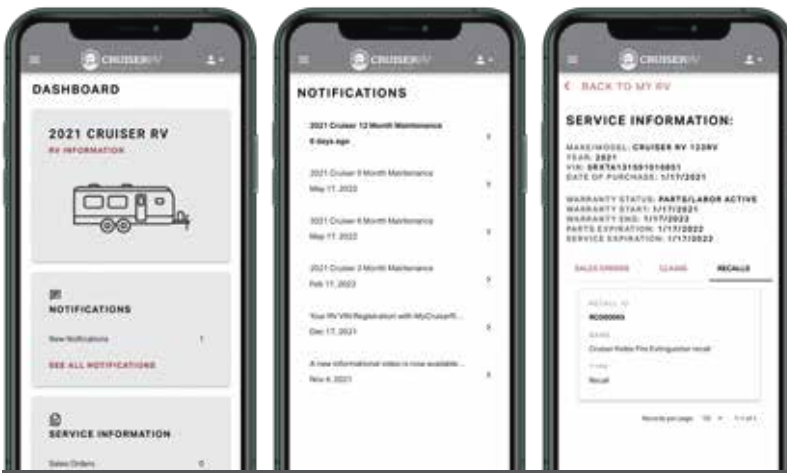

MyCruiserRV

MANAGE YOUR RV