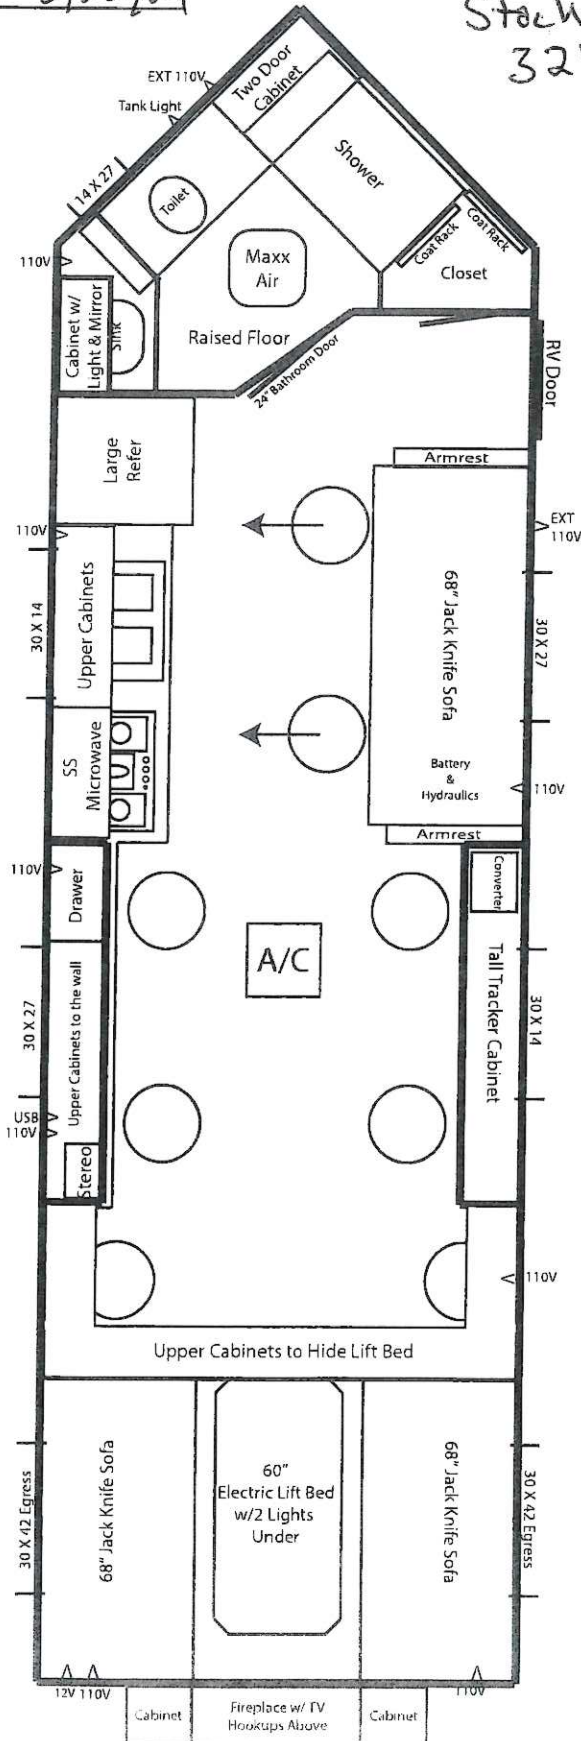

Dealer: Bullyan RV
 Siding Color: Grey Fiberglass
 Decal Color: _____
 S.G. Color: Black
 Customer: _____
 Order Date: 8/20/21

Frame Options

MFG: GS
 Galvanized
 Yes: No:

8 X 24V Grand Castle
 ~ 2025

Stock #
 32157

Dual Axle Hydraulic Frame
 Arctic Insulation
 90" Sidewalls
 8 Holes with Lights
 Cedar Interior
 Flat Ceiling
 Wood-Look Vinyl Flooring
 A/C w/Thermostat
 Maxx Air Vent in Bathroom

LED inside and out
 Can Ceiling Lights w/Dimmer
 Wire & Brace for TV
 Digital TV Antenna
 Wire for Portable Satellite
 Stereo w/4 speakers
 Exterior Speakers w/lights
 110V Recepts

Raised Bathroom w/toilet & Shower
 Small sink in Bathroom
 Furrion Cooktop & Oven
 SS Range hood w/vent
 Double Sink
 Backsplash in Kitchen & Bay
 SS Microwave
 Large Refrigerator
 Flat Panel Doors w/New Hinges
 Mini Blinds
 35,000 BTU Furnace
 Drawers
 Tracker Cabinet
 Upper Cabinets To Hide Lift Bed
 60" Electric Lift Bed
 3 ~ 68" Jack-Knife Sofa
 Square Bay w/ Fireplace & TV Hookups
 19' Lighted Power Awning
 New Countertops

- Bank above couch
- Black windows
- Galvanized GS Frame
- TV spot in kitchen

Production #