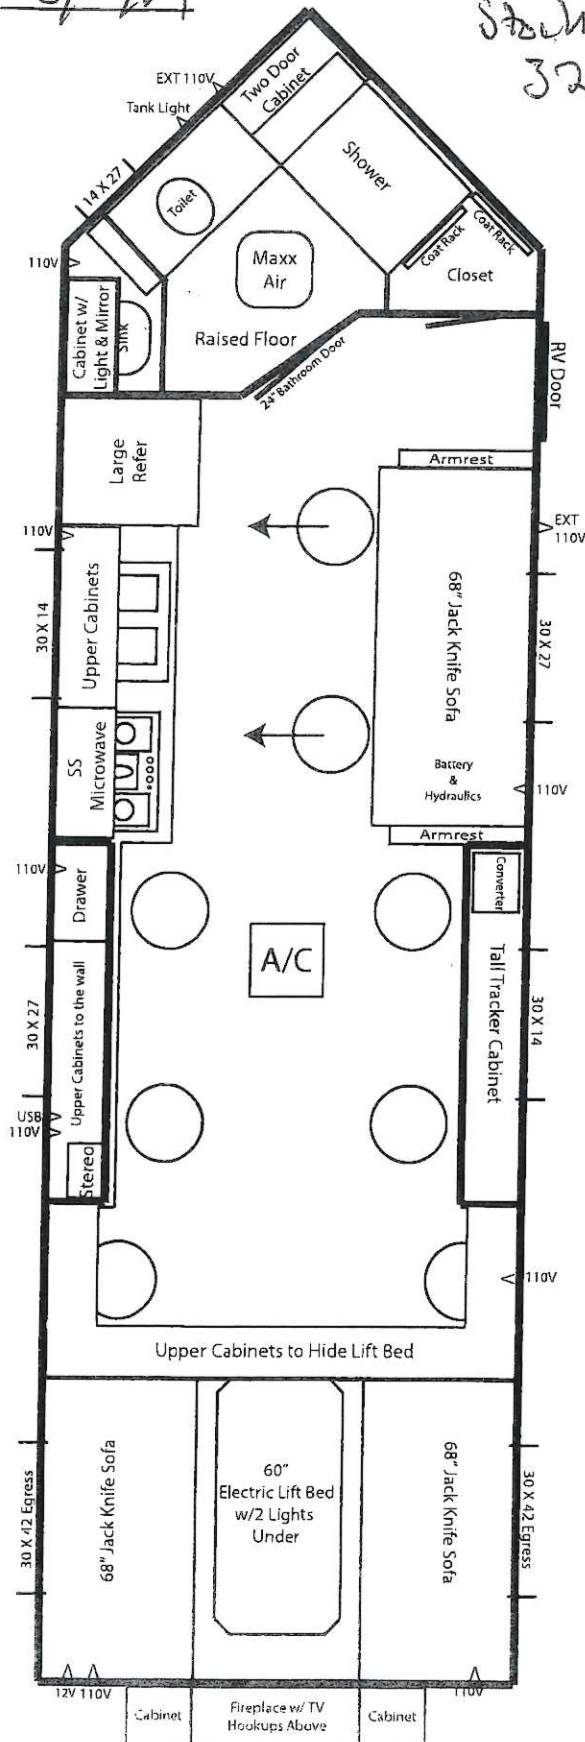

Dealer: Bullman RV
 Siding Color: Blue Fiberglass
 Decal Color: _____
 S.G. Color: Black
 Customer: _____
 Order Date: 8/20/24

Frame Options
 MFG: Valley
 Galvanized
 Yes: No:

"Platinum" Edition
 8 X 24V Grand Castle
 ~ 2025

Stock #
32156

- Dual Axle Hydraulic Frame
- Arctic Insulation
- 90" Sidewalls
- 8 Holes with Lights
- Cedar Interior
- Flat Ceiling
- Wood-Look Vinyl Flooring
- A/C w/Thermostat
- Maxx Air Vent in Bathroom

- LED inside and out
- Can Ceiling Lights w/Dimmer
- Wire & Brace for TV
- Digital TV Antenna
- Wire for Portable Satellite
- Stereo w/4 speakers
- Exterior Speakers w/lights
- 110V Recept

- Raised Bathroom w/toilet & Shower
- Small sink in Bathroom
- Furrion Cooktop & Oven
- SS Range hood w/vent
- Double Sink
- Backsplash in Kitchen & Bay
- SS Microwave
- Large Refrigerator
- Flat Panel Doors w/New Hinges
- Mini Blinds
- 35,000 BTU Furnace
- Drawers
- Tracker Cabinet
- Upper Cabinets To Hide Lift Bed
- 60" Electric Lift Bed
- 3 ~ 68" Jack-Knife Sofa
- Square Bay w/ Fireplace & TV Hookups
- 19' Lighted Power Awning
- New Countertops

- Black Windows
- Extra Bench above couch
- Galvanized Frame
- Extra TV bracket opposite couch

Production #