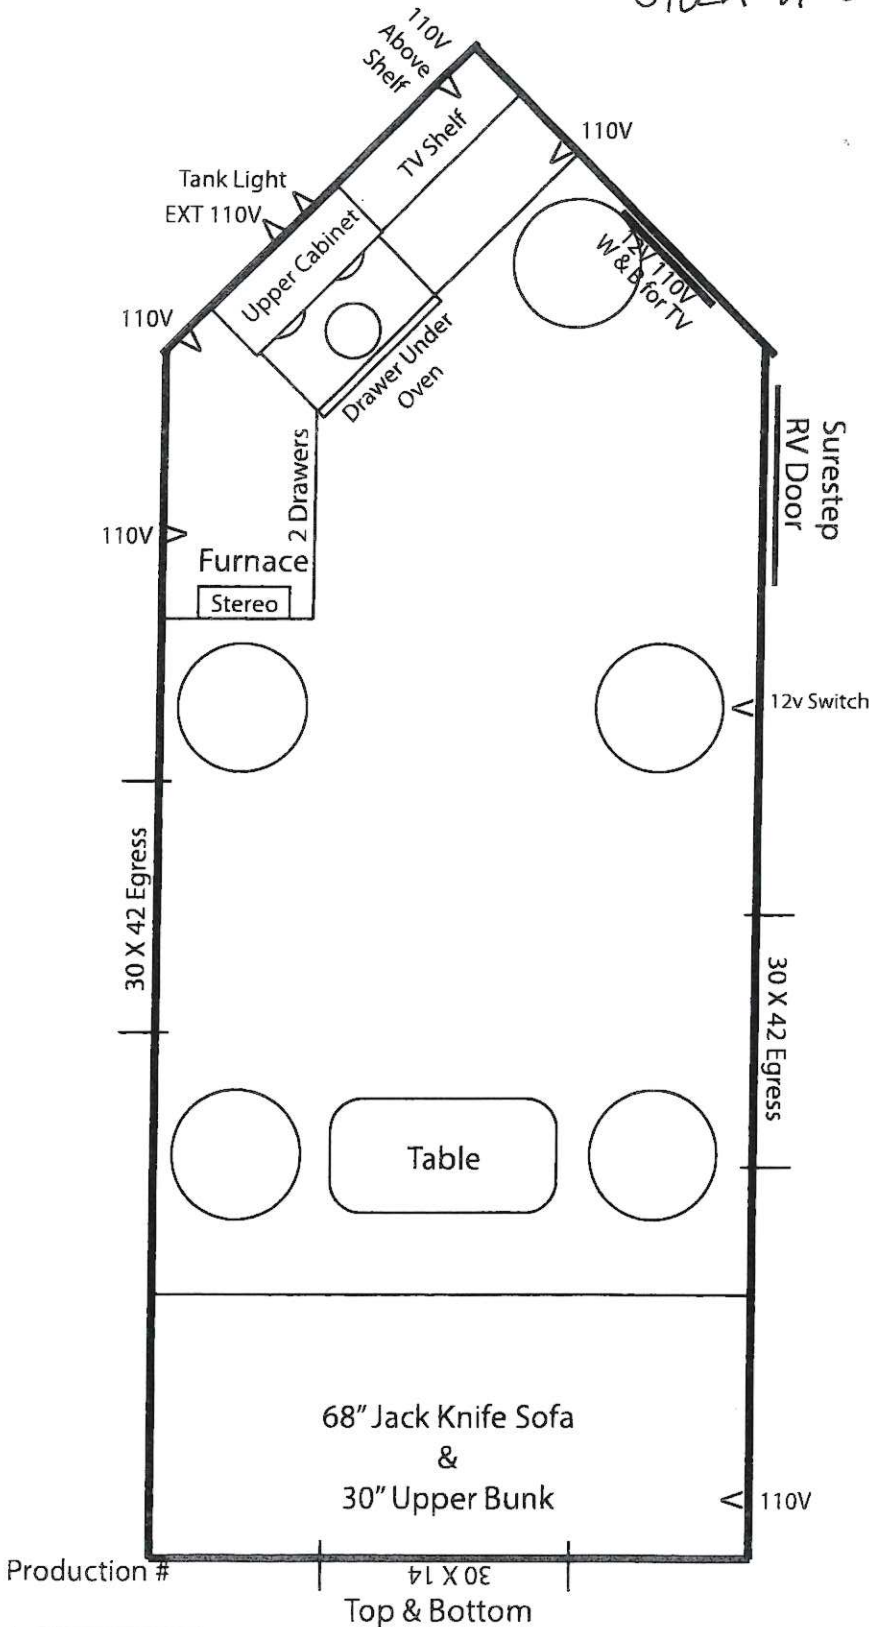

Dealer: Bullyan RV
Siding Color: Fiberglass White
Decal Color: _____
S.G. Color: Black Galvanized Frame
Customer: _____
Order Date: 8/20/24

6.5 X 12V Ultimate Honey Hole ~ 2025

Stock # 32151

- Single Axle Frame
- Hand Crank Winch System
- Large Winches
- 5 Holes with Lights
- Arctic Insulation
- Pine Interior
- Grey Stained Cabinets & Trim
- Cove Moulding w/LED Strip Lights
- Flat Ceiling
- Vinyl Wood-Look Floor
- RV Door w/Surestep

- LED Package
- Wire & Brace For TV
- Digital TV Antenna
- Wired For Portable Satellite
- 12V Recept
- 110V Recepts

- 3 Burner cook-top w/Oven - Glass Door
- Range Hood w/Vent
- Stone Backsplash
- Mini Blinds
- Flat Panel Doors w/New Hinges
- Black cushions
- 20,000 BTU Furnace
- 68" Jack Knife Sofa
- 30" Upper Bunk w/Rail
- New Countertop

Fiberglass exterior
Galvanized Frame

Production # _____

Top & Bottom