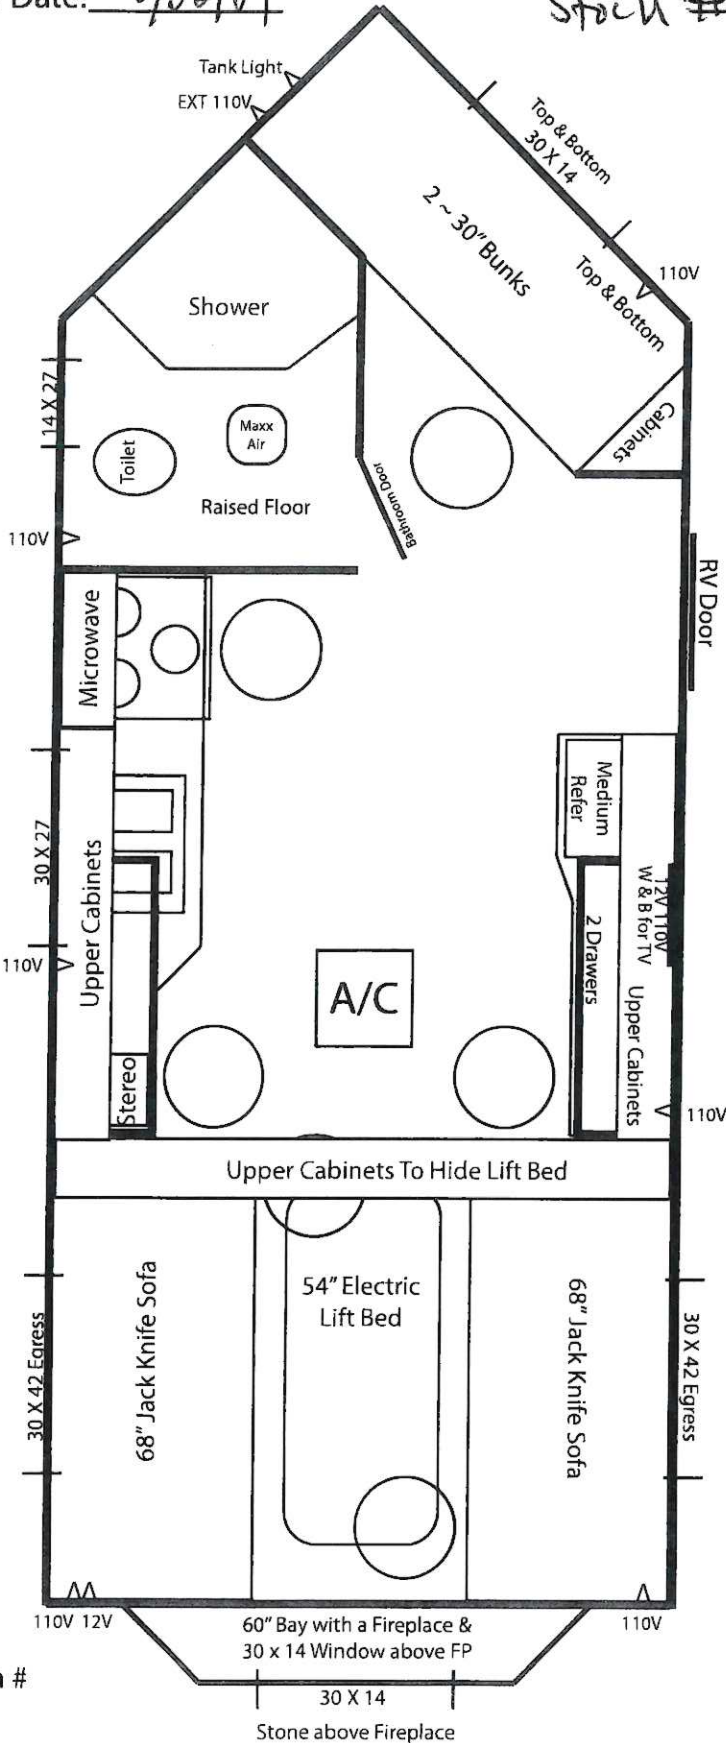

Dealer: Bulhaan RV
 Siding Color: Grey Fiberglass
 Decal Color: _____
 S.G. Color: Black
 Customer: _____
 Order Date: 8/22/24

Frame Options
 MFG: _____
 Galvanized
 Yes: No:

8 X 17V RV II
 ~ 2025

Stock # 32149

Single Axle Hydraulic Frame
 6 Holes with Lights
 90" Sidewalls
 Arctic Insulation
 Cedar Interior
 Flat Ceiling
 Vinyl Wood-Look Floor
 RV Door
 A/C w/ Thermostat
 Maxx Air Vent

LED Package
 Can Ceiling Lights
 Wire & Brace for TV
 Digital TV Antenna
 Wire for Portable Satellite
 Stereo w/4 speakers
 12V Recepts
 110V Recepts
 Exterior Speakers w/Lights

Bathroom w/Shower & Toilet
 Grey Water Bypass
 3 Burner cook-top w/oven - Glass Door
 Range hood w/vent
 Microwave
 Double Sink
 Medium Fridge
 2 ~ Drawers
 Flat Panel Doors w/New Hinges
 Brown cushions
 Brown Mini Blinds
 35,000 BTU Furnace
 54" Electric Lift Bed
 2 ~ 30" Bunks
 Bunk Rail on Top Bunk
 Upper cabinets To Hide Lift Bed
 2 ~ 68" Jack-Knife Sofas
 14' Lighted Power Awning
 60" Bay w/Fireplace & Window
 New Countertops