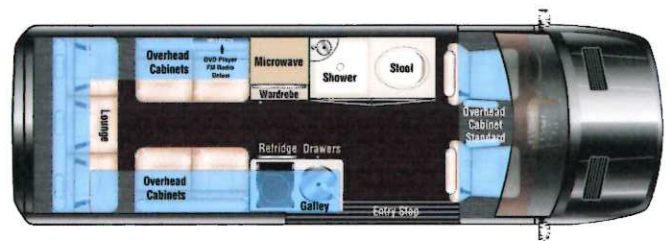

2024 Pro Master Legend MSRP

Confidential - Dealer Invoice
FOB Elkhart, IN

DATE: _____
RETAIL NAME: _____
ORDERED BY: _____
P.O. #: _____
SALESPERSON: _____
DEALERSHIP: _____
CITY/STATE: _____
SHIP TO: _____

MIDWEST AUTOMOTIVE DESIGNS

Unit Number	12586
Chassis Number	3C6MRVJG5PE521336

☒ **Floor Plan**
☐ FSL N/C

INTERIOR WALL COLOR
☐ Sand N/C
☐ Medium Graphite N/C
☒ Milkweed N/C

INTERIOR SEATING COLOR
☐ Sand N/C
☐ Black N/C
☐ Medium Graphite N/C
☒ Milkweed N/C

Seating Style
☒ STD AMG Single Needle Diamond Pattern N/C

PIPING AND STICH COLOR
☐ Sand N/C
☐ Black N/C
☐ Medium Graphite N/C
☒ Truffle N/C
☐ Milkweed N/C

WOOD COLOR
☐ Satin Black Denali N/C
☒ Satin Walnut Denali N/C
☐ Satin Ash N/C

EXTERIOR COLOR
☐ Bright Silver Met N/C
☐ Black N/C
☒ Granite Crystal Met N/C
☐ White N/C
☐ Custom Paint or Satin Exterior Finish $14,995

AVAILABLE OPTIONS
☒ Side and Rear Screen Door STD
☒ Onan 2.5 Propane Generator $7,495
☐ Dual Power Rear Sofa Beds $3,745

FSL

FLOOR MATS

☒ Black N/C

TRANSPORTATION

☐ Driven $1.50/Mile
☒ Trucked $2.00/Mile

Base Price $185,995

Options Total $11,240
Destination Charge FOB Elkhart IN $1,182

Balance Due Upon Completion $187,177

Customer Signature _____

Sales Manager Approval _____

Midwest Automotive Designs, LLC
1826 Leer Dr - Elkhart, IN 46514
Phone: (574) 522-4878
Fax: (574) 522-5828

Comments
Stock # 31775

*Prices are subject to change without notice

I acknowledge that this is a firm order to schedule for production.