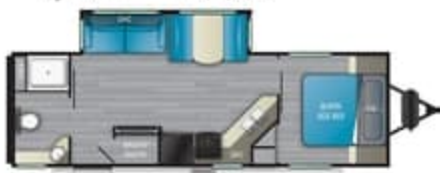

SD 262RB
Length - 30' 10"   Dry - 5,920 lbs.   Hitch - 780 lbs.
Height - 10' 11"   GVWR - 7,780 lbs.