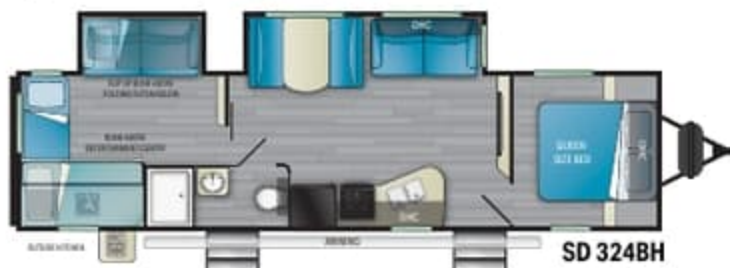

SD 293RL
Length - 34' 2" Dry - 7,069 lbs. Hitch - 954 lbs.
Height - 11' 2" GVWR 9,754 lbs.

SD 324BH
Length - 36' 6" Dry - 7,312 lbs. Hitch - 1,036 lbs.
Height - 11' 2" GVWR 9,836 lbs.