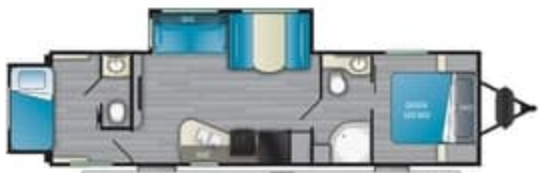

SD 283RB
Length - 34' 9"   Dry - 6,920 lbs.   Hitch - 820 lbs.
Height - 11' 2"   GVWR - 9,620 lbs.