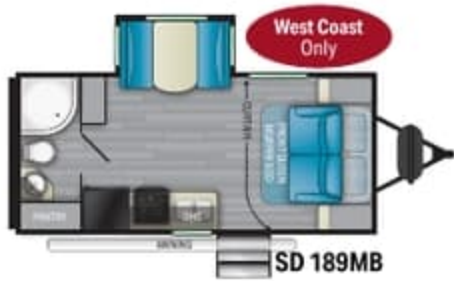

SD 189MB
Length - 22' 0" Dry - 4,394 lbs. Hitch - 560 lbs.
Height - 10' 11" GVWR - 6,160 lbs.