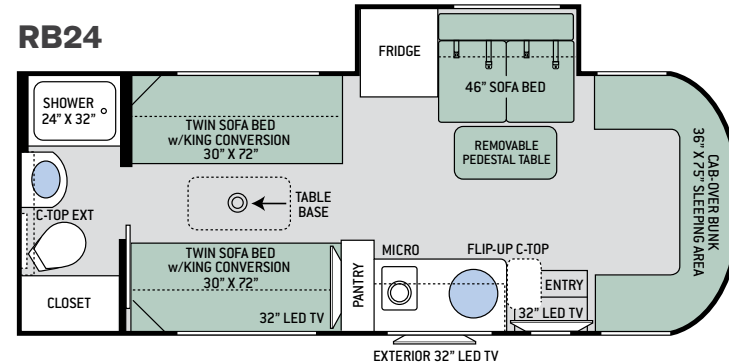

Specifications

	SP24	SD24	TT24	RB24
Chassis	Mercedes-Benz Sprinter	Mercedes-Benz Sprinter	Mercedes-Benz Sprinter	Mercedes-Benz Sprinter
Gross Vehicle (GVWR)	11,030	11,030	11,030	11,030
Gross Combined (GCWR)	15,250	15,250	15,250	15,250
Wheel Base	170.3"	170.3"	170.3"	170.3"
Exterior Length (w/o ladder)	25'-7"	25'-1"	26'	26'
Exterior Height (w/ AC)	10'-10"	10'-10"	10'-10"	10'-10"
Exterior Width (w/o mirrors)	90"	90"	90"	90"
Interior Height (living area)	80"	80"	80"	80"
Awning Size	15'	15'	15'	15'
Fuel (gal)	26.4	26.4	26.4	26.4
LPG (lbs)	68.2	68.2	68.2	68.2
Fresh/Waste/Gray Water (gal)	36 / 22 / 24	36 / 38 / 35	42 / 22 / 24	36 / 35 / 35
Water Heater (gal)	Instant Tankless	Instant Tankless	Instant Tankless	Instant Tankless
Furnace (BTUs)	30,000	30,000	30,000	30,000
Exterior Storage Capacity (cu. ft.)	57.8	35.5	64.5	39.8

BEDROOM & BATHROOM

- Denver Mattress® Queen Size Bed (SP24 & SD24)
- Two (2) Twin Sofa Beds with Upholstered Covers & King Conversion (TT24 & RB24)
- Shower with Glass Door (SD24 & RB24)
- Shower with Curtain (SP24 & TT24)
- Foot Flush Toilet
- Flip-Up Countertop Extension in Bathroom (SP24, TT24 & RB24)