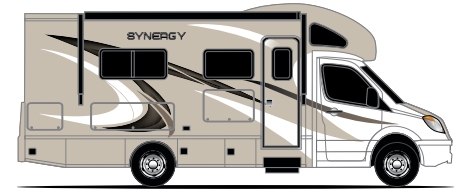

Exterior Graphics

BLACK JACK