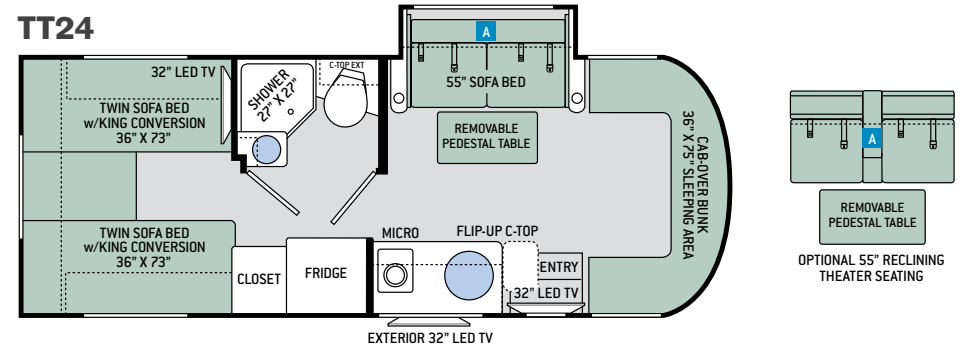

Floor Plans

TT24

Specifications

	SP24	SD24	TT24	RB24
Chassis	Mercedes-Benz Sprinter	Mercedes-Benz Sprinter	Mercedes-Benz Sprinter	Mercedes-Benz Sprinter
Gross Vehicle (GVWR)	11,030	11,030	11,030	11,030
Gross Combined (GCWR)	15,250	15,250	15,250	15,250
Wheel Base	170.3"	170.3"	170.3"	170.3"
Exterior Length (w/o ladder)	25'-7"	25'-1"	26'	26'
Exterior Height (w/ AC)	10'-10"	10'-10"	10'-10"	10'-10"
Exterior Width (w/o mirrors)	90"	90"	90"	90"
Interior Height (living area)	80"	80"	80"	80"
Awning Size	15'	15'	15'	15'
Fuel (gal)	26.4	26.4	26.4	26.4
LPG (lbs)	68.2	68.2	68.2	68.2
Fresh/Waste/Gray Water (gal)	36 / 22 / 24	36 / 38 / 35	42 / 22 / 24	36 / 35 / 35
Water Heater (gal)	Instant Tankless	Instant Tankless	Instant Tankless	Instant Tankless
Furnace (BTUs)	30,000	30,000	30,000	30,000
Exterior Storage Capacity (cu. ft.)	57.8	35.5	64.5	39.8