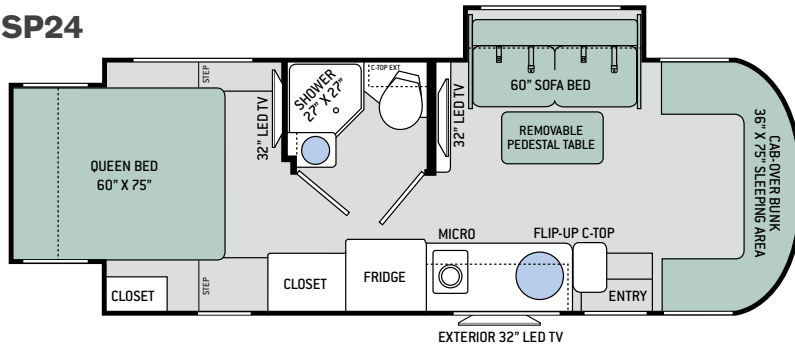

Floor Plans

SP24