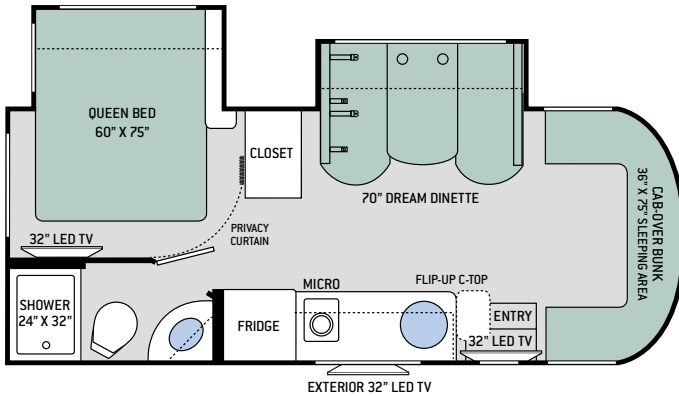

Floor Plans

SD24

Specifications

	SP24	SD24	TT24	RB24
Chassis	Mercedes-Benz Sprinter	Mercedes-Benz Sprinter	Mercedes-Benz Sprinter	Mercedes-Benz Sprinter
Gross Vehicle (GVWR)	11,030	11,030	11,030	11,030
Gross Combined (GCWR)	15,250	15,250	15,250	15,250
Wheel Base	170.3"	170.3"	170.3"	170.3"
Exterior Length (w/o ladder)	25'-7"	25'-1"	26'	26'
Exterior Height (w/ AC)	10'-10"	10'-10"	10'-10"	10'-10"
Exterior Width (w/o mirrors)	90"	90"	90"	90"
Interior Height (living area)	80"	80"	80"	80"
Awning Size	15'	15'	15'	15'
Fuel (gal)	26.4	26.4	26.4	26.4
LPG (lbs)	68.2	68.2	68.2	68.2
Fresh/Waste/Gray Water (gal)	36 / 22 / 24	36 / 38 / 35	42 / 22 / 24	36 / 35 / 35
Water Heater (gal)	Instant Tankless	Instant Tankless	Instant Tankless	Instant Tankless
Furnace (BTUs)	30,000	30,000	30,000	30,000
Exterior Storage Capacity (cu. ft.)	57.8	35.5	64.5	39.8