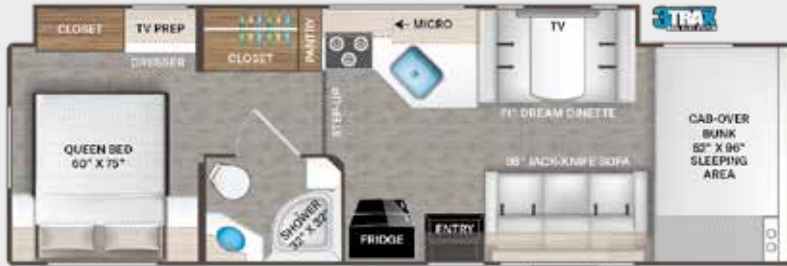

31WV

OPTIONAL EXTERIOR TV

Option Available on
Select Floor Plans: