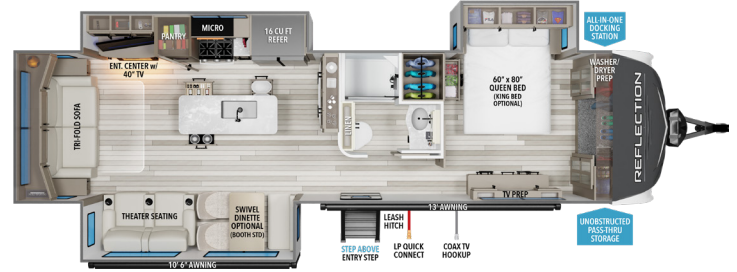

315RLTs   UVW¹ **9,900**   HITCH¹ **1,250**   LENGTH² **37' 11"**   HEIGHT **11' 11"**   CAPACITY **54 118 43**