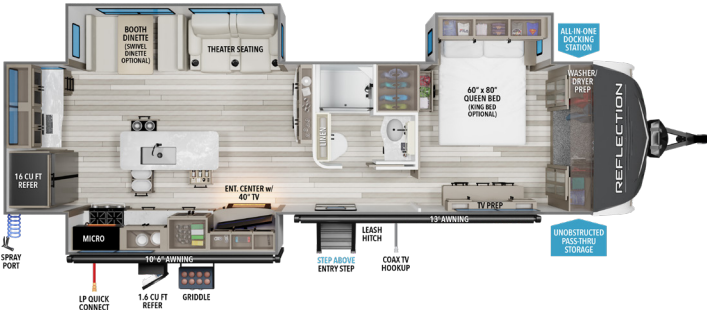

310MKTs   UVW¹ **9,800**   HITCH¹ **1,100**   LENGTH² **37' 1"**   HEIGHT **11' 11"**   CAPACITY **54 118 43**