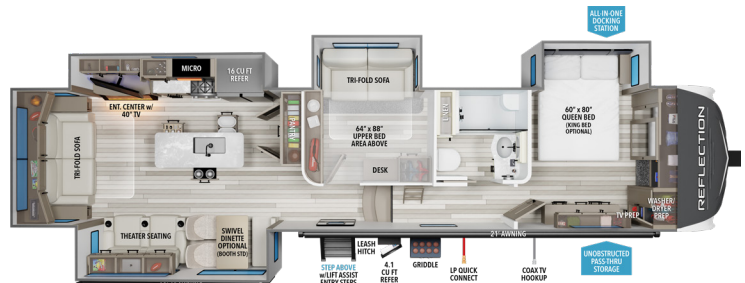

367BHS   UVW¹ **12,900**   HITCH¹ **2,550**   LENGTH² **41' 1"**   HEIGHT³ **12' 8"**   CAPACITY **74 78 39**

FOR MORE INFORMATION
SCAN THE QR CODE USING YOUR
MOBILE PHONE CAMERA APP

¹ Based on average weight of the standard build. ² Hitch to rear ³ Listed height does not include 2nd AC.

Because of our commitment to continuous product improvement, Grand Design Recreational Vehicles reserves the right to change components, standards, options, specifications, and materials without notice and at any time. Photos may show optional equipment which may not be included in the standard purchase price of the featured unit. Be sure to review current product details with your local dealer before purchasing.