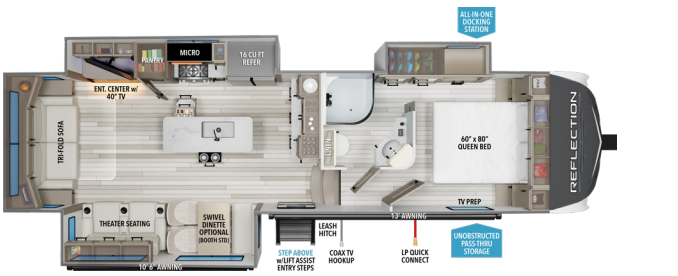

REFLECTION™

FIFTH WHEELS

303RLS   UVW¹ **10,100**   HITCH¹ **1,980**   LENGTH² **32' 10"**   HEIGHT³ **12' 3"**   CAPACITY **74 87 47**