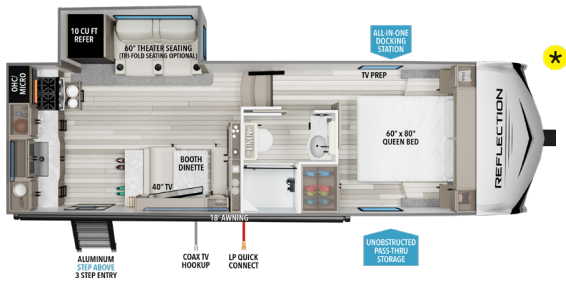

REFLECTION

100 SERIES

22RK

UVW¹ **7,000** HITCH¹ **1,130** LENGTH² **26' 11"** HEIGHT³ **12'** CAPACITY **55 78 39**

* Bathroom & Bedroom Access w/ slide in