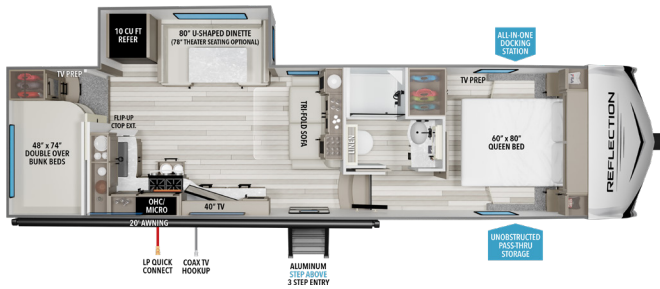

27BH

UVW¹ **8,200** HITCH¹ **1,280** LENGTH² **32' 3"** HEIGHT³ **12' 3"** CAPACITY **55 78 39**