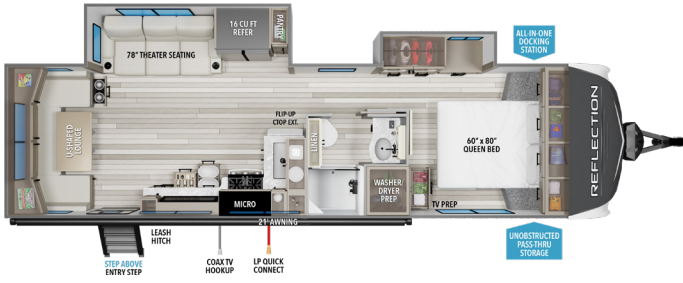

REFLECTION™

TRAVEL TRAILERS

296RDTs   UVW¹ **8,050**   HITCH¹ **990**   LENGTH² **33' 10"**   HEIGHT **11' 11"**   CAPACITY **54 86 43**