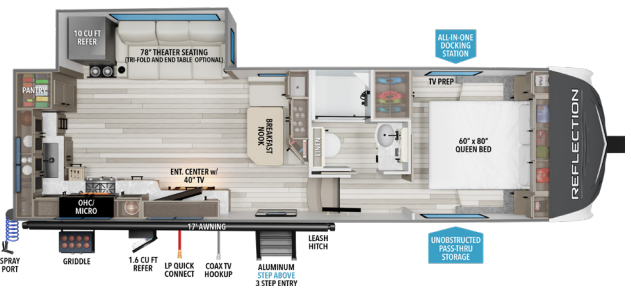

270BN

UVW¹ **8,050** HITCH¹ **1,200** LENGTH² **29' 11"** HEIGHT³ **12'** CAPACITY **55 78 39**