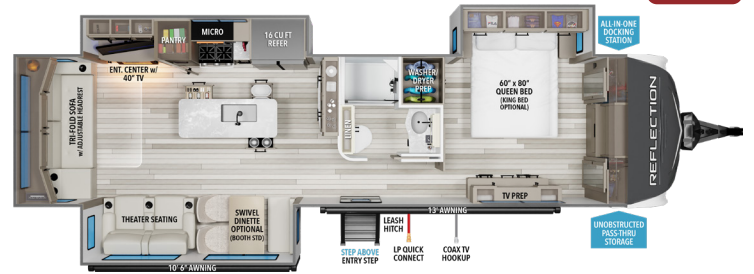

345RLTs   UVW¹ **TBD**   HITCH¹ **TBD**   LENGTH² **38' 10"**   HEIGHT **11' 11"**   CAPACITY **54 78 39**