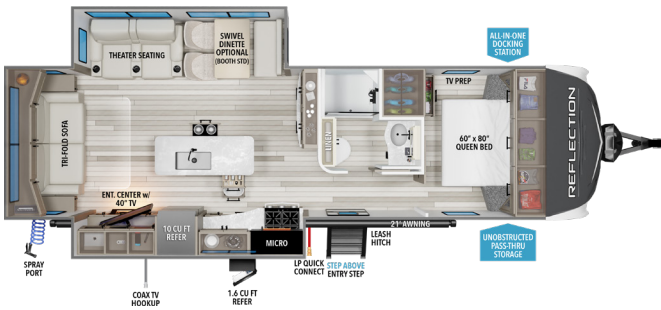

*Unmatched durability
and reliability*

REFLECTION™

TRAVEL TRAILERS

296RDTs UVW¹ **8,050** HITCH¹ **990** LENGTH² **33' 10"** HEIGHT **11' 11"** CAPACITY **54 86 43**

315RLTs UVW¹ **9,900** HITCH¹ **1,250** LENGTH² **37' 11"** HEIGHT **11' 11"** CAPACITY **54 118 43**