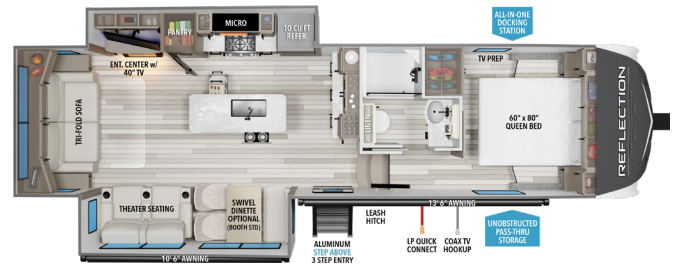

295RL

UVW¹ **9,045** HITCH¹ **1,460** LENGTH² **32' 8"** HEIGHT³ **12' 3"** CAPACITY **55 78 39**