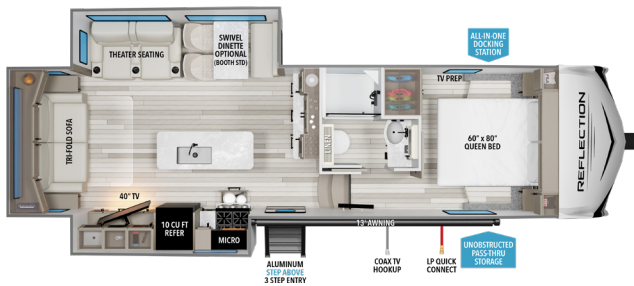

28RL

UVW¹ **8,400** HITCH¹ **1,348** LENGTH² **31'** HEIGHT³ **12' 3"** CAPACITY **55 78 39**