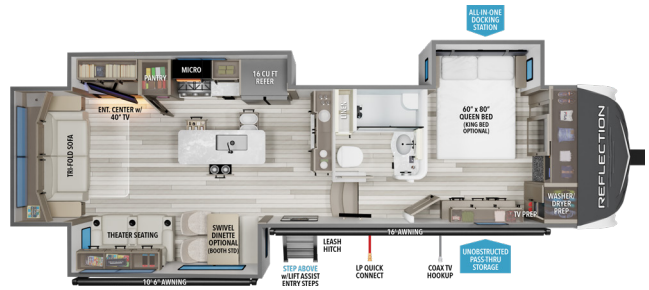

337RLS   UVW¹ **11,200**   HITCH¹ **2,300**   LENGTH² **35' 7"**   HEIGHT³ **12' 6"**   CAPACITY **74 79 39**