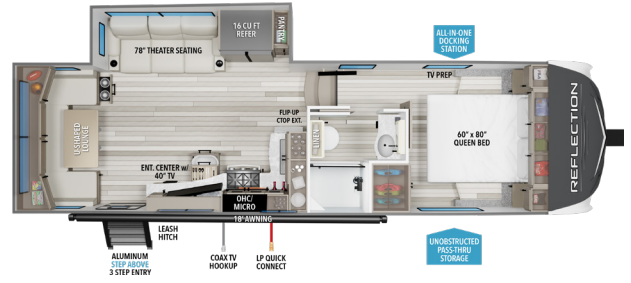

REFLECTION

150 SERIES

260RD

UVW¹ **8,534** HITCH¹ **1,269** LENGTH² **29' 9"** HEIGHT³ **12'** CAPACITY **55 71 39**