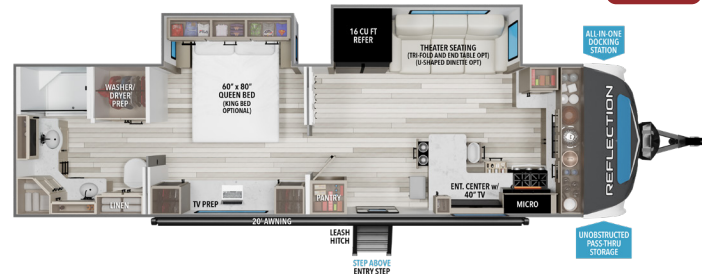

322FKTs   UVW¹ **8,800**   HITCH¹ **1,110**   LENGTH² **35' 9"**   HEIGHT **11' 11"**   CAPACITY **54 71 39**