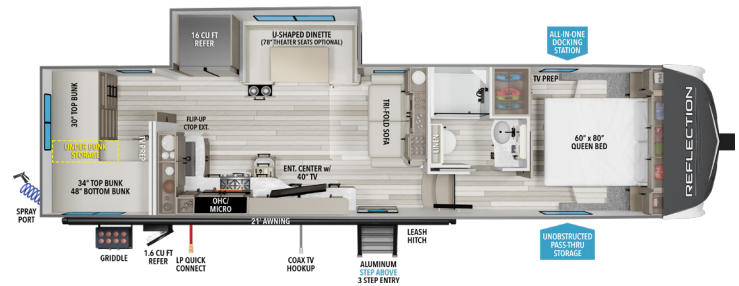

295RL

UVW¹ **9,045** HITCH¹ **1,460** LENGTH² **32' 8"** HEIGHT³ **12' 3"** CAPACITY **55 78 39**

298BH

UVW¹ **9,050** HITCH¹ **1,450** LENGTH² **34' 9"** HEIGHT³ **12' 3"** CAPACITY **55 78 39**

FOR MORE INFORMATION
SCAN THE QR CODE USING YOUR
MOBILE PHONE CAMERA APP