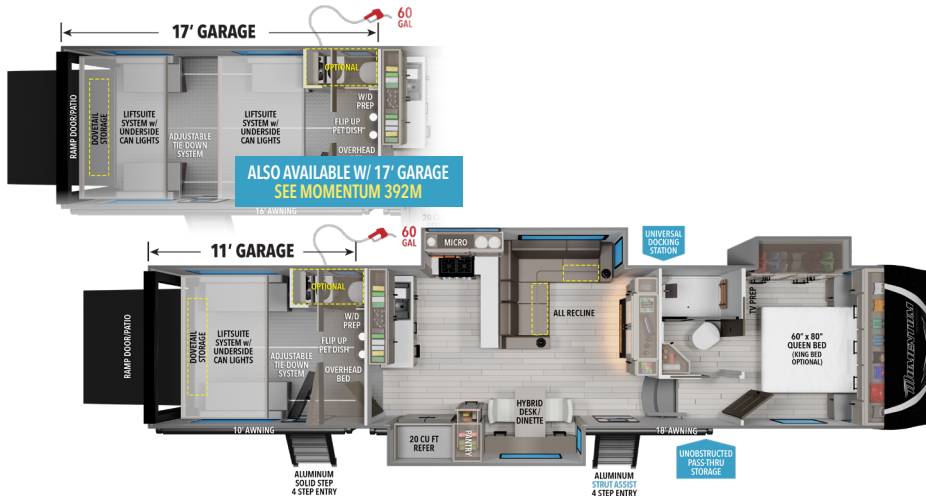

MOMENTUM

M-CLASS

FIFTH WHEELS

NEW

344M 11' GARAGE	UVW¹ 15,138	HITCH¹ 3,660	GVWR 19,000	LENGTH² 39' 11"	HEIGHT 13' 6"	CAPACITY 140 52 52 52*

* 1/2 BATH DOUBLES AS BLACK/GRAY

392M 17' GARAGE	UVW¹ 16,982	HITCH¹ 3,382	GVWR 22,500	LENGTH² 45' 11"	HEIGHT 13' 6"	CAPACITY 140 52 52 52*