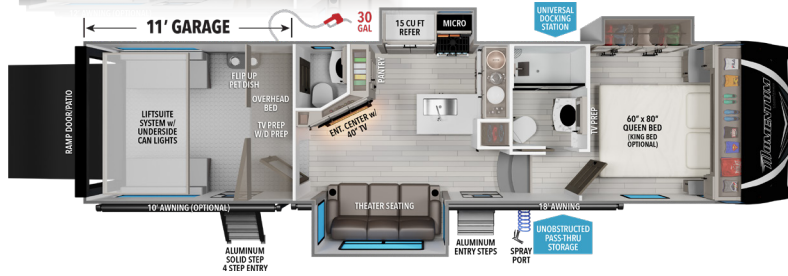

*Haul safer and
smarter*

MOMENTUM

G-CLASS

FIFTH WHEELS

ALSO AVAILABLE W/ 14' 6" GARAGE
SEE MOMENTUM 350G

320G	UVW ¹	HITCH ¹	GVWR	LENGTH ²	HEIGHT	CAPACITY
11' GARAGE	12,400	2,300	16,400	36' 3"	13' 6"	98 52 52 52*