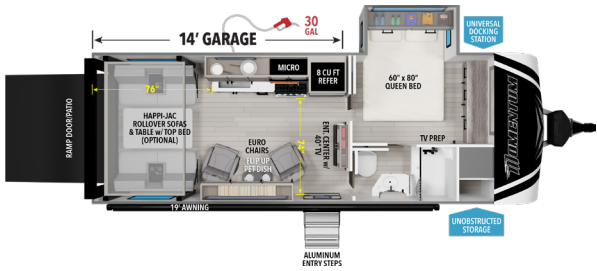

MOMENTUM

G-CLASS

TRAVEL TRAILERS

21G
14' GARAGE

UVW¹	HITCH¹	GVWR	LENGTH²	HEIGHT	CAPACITY
6,400	920	11,000	26' 11"	12' 2"	90 74 39