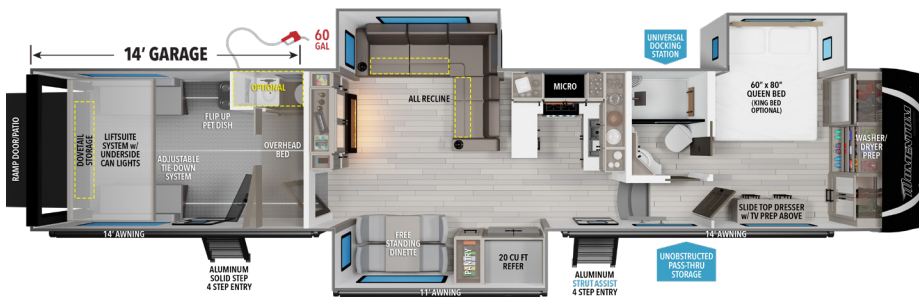

414M	UVW¹	HITCH¹	GVWR	LENGTH²	HEIGHT	CAPACITY
14' GARAGE	16,800	3,690	22,500	46' 4"	13' 6"	140 52 52 52*

* WHEN OPTIONAL 1/2 BATH IS SELECTED ON 414M ADDITIONAL 52 GAL BLACK/GRAY TANK

FOR MORE INFORMATION
SCAN THE QR CODE USING YOUR
MOBILE PHONE CAMERA APP

¹ Based on average weight of the standard build. ² Hitch to rear