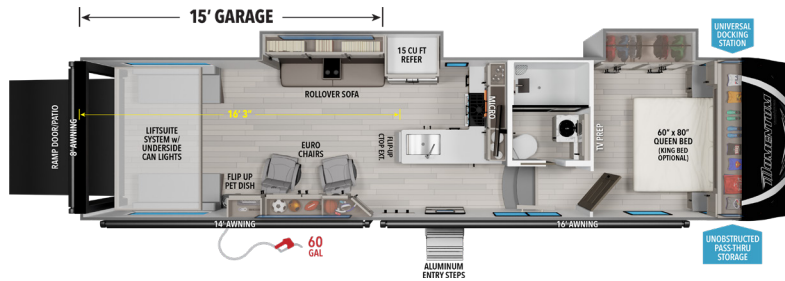

325G	UVW¹	HITCH¹	GVWR	LENGTH²	HEIGHT	CAPACITY
15' GARAGE	11,696	2,474	16,400	35' 6"	13' 6"	140 104 52