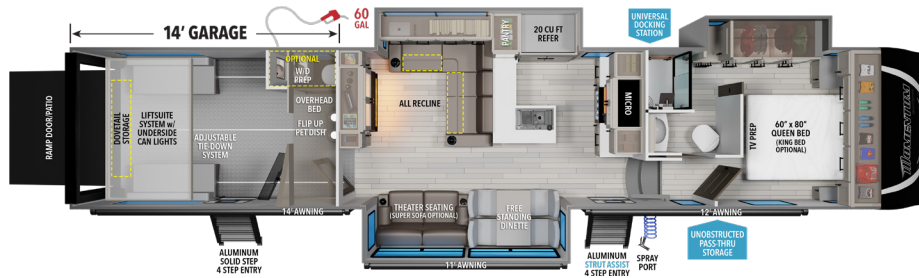

* 1/2 BATH DOUBLES AS BLACK/GRAY

FOR MORE INFORMATION
SCAN THE QR CODE USING YOUR
MOBILE PHONE CAMERA APP

¹ Based on average weight of the standard build. ² Hitch to rear

MOMENTUM

M-CLASS

FIFTH WHEELS

395MS	UVW ¹	HITCH ¹	GVWR	LENGTH ²	HEIGHT	CAPACITY
14' GARAGE	15,600	2,900	22,500	44' 2"	13' 6"	140 52 52 52*