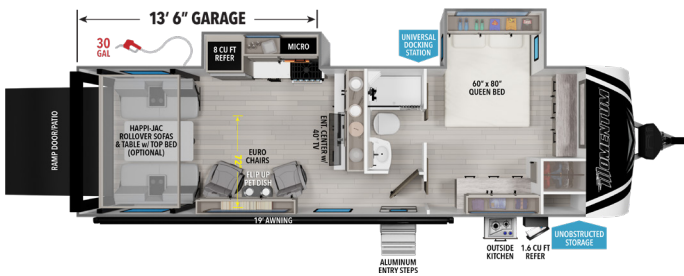

25G
13' 6" GARAGE

UVW¹	HITCH¹	GVWR	LENGTH²	HEIGHT	CAPACITY
7,900	1,150	13,000	30' 11"	12' 4"	90 78 39