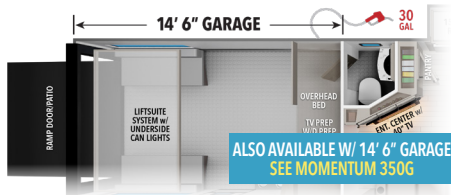

MOMENTUM

G-CLASS

FIFTH WHEELS

ALSO AVAILABLE W/ 14' 6" GARAGE
SEE MOMENTUM 350G