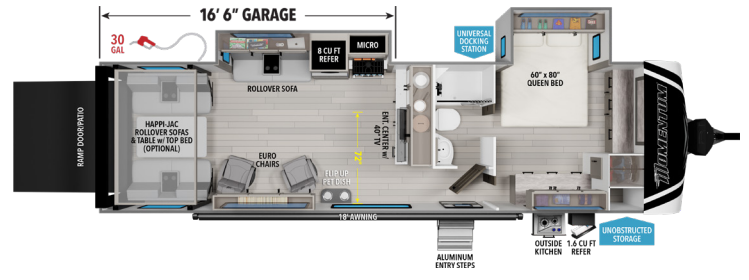

28G
16' 6" GARAGE

UVW¹	HITCH¹	GVWR	LENGTH²	HEIGHT	CAPACITY
9,153	1,368	13,000	33' 11"	12' 4"	90 78 39