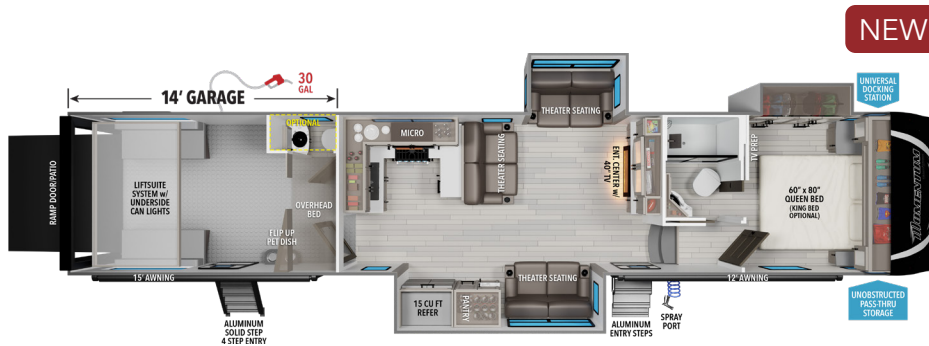

415G	UVW¹	HITCH¹	GVWR	LENGTH²	HEIGHT	CAPACITY
14' GARAGE	15,310	3,422	22,500	44' 11"	13' 6"	98 52 52 52*

* 1/2 BATH DOUBLES AS BLACK/GRAY

NEW

FOR MORE INFORMATION
SCAN THE QR CODE USING YOUR
MOBILE PHONE CAMERA APP

¹ Based on average weight of the standard build. ² Hitch to rear