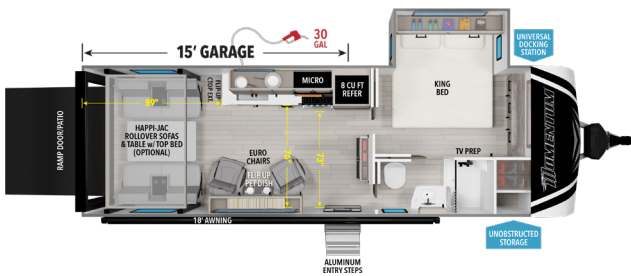

23G
15' GARAGE

UVW¹	HITCH¹	GVWR	LENGTH²	HEIGHT	CAPACITY
7,669	1,242	13,000	28' 10"	12' 4"	90 74 39