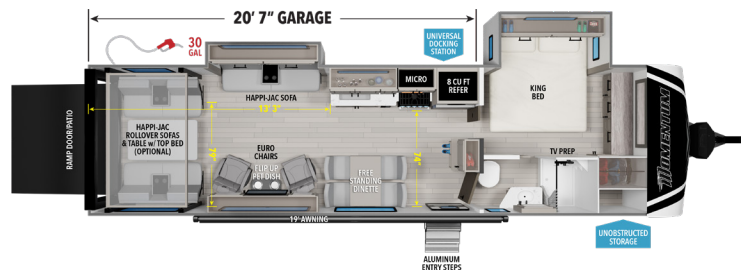

30G
20' 7" GARAGE

UVW¹	HITCH¹	GVWR	LENGTH²	HEIGHT	CAPACITY
9,139	1,425	13,000	34' 10"	12' 4"	90 78 39