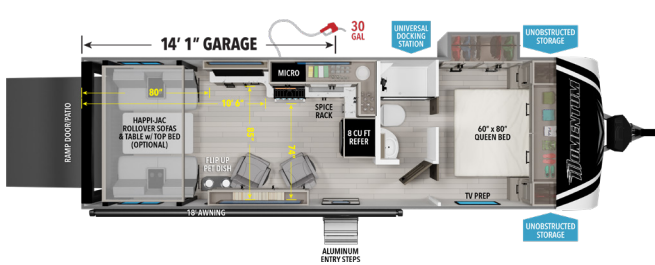

27G
14' 1" GARAGE

UVW¹	HITCH¹	GVWR	LENGTH²	HEIGHT	CAPACITY
8,518	1,486	13,000	32' 3"	12' 4"	90 78 39