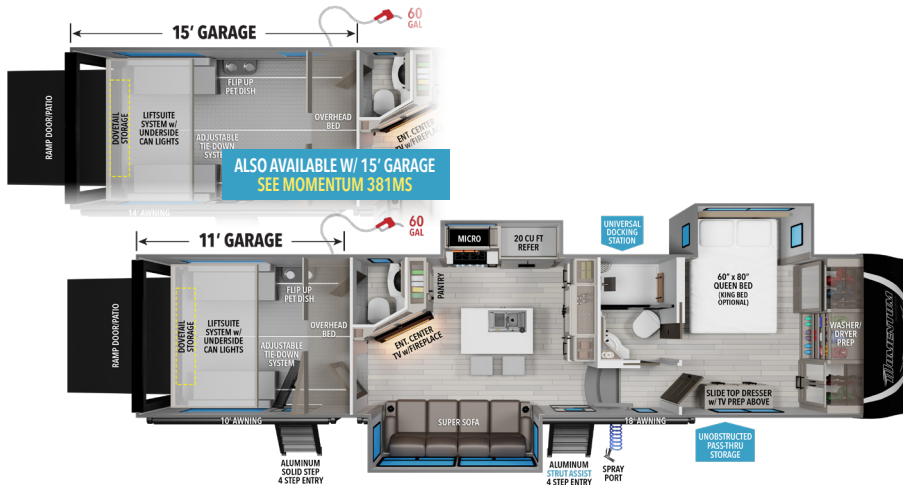

351MS 11' GARAGE	UVW¹ 14,700	HITCH¹ 2,785	GVWR 19,000	LENGTH² 40' 6"	HEIGHT 13' 6"	CAPACITY 140 52 52 52*

* 1/2 BATH DOUBLES AS BLACK/GRAY

381MS 15' GARAGE	UVW¹ 15,800	HITCH¹ 3,440	GVWR 22,500	LENGTH² 43' 11"	HEIGHT 13' 6"	CAPACITY 140 52 52 52*

* 1/2 BATH DOUBLES AS BLACK/GRAY

FOR MORE INFORMATION
SCAN THE QR CODE USING YOUR
MOBILE PHONE CAMERA APP

¹ Based on average weight of the standard build. ² Hitch to rear