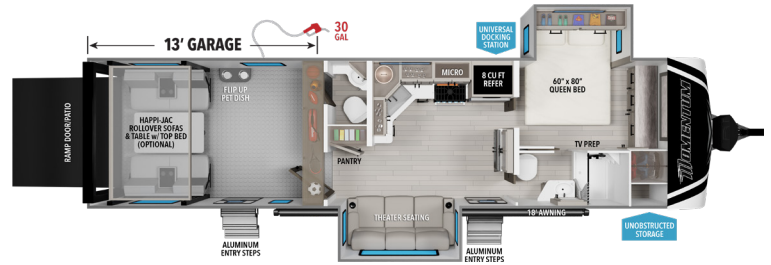

31G
13' GARAGE

UVW¹	HITCH¹	GVWR	LENGTH²	HEIGHT	CAPACITY
8,975	1,600	13,000	35' 11"	12' 4"	90 37 39 37*

*1/2 BATH DOUBLES AS BLACK/GRAY

FOR MORE INFORMATION
SCAN THE QR CODE USING YOUR
MOBILE PHONE CAMERA APP

¹ Based on average weight of the standard build. ² Hitch to rear

Because of our commitment to continuous product improvement, Grand Design Recreational Vehicles reserves the right to change components, standards, options, specifications, and materials without notice and at any time. Photos may show optional equipment which may not be included in the standard purchase price of the featured unit. Be sure to review current product details with your local dealer before purchasing.