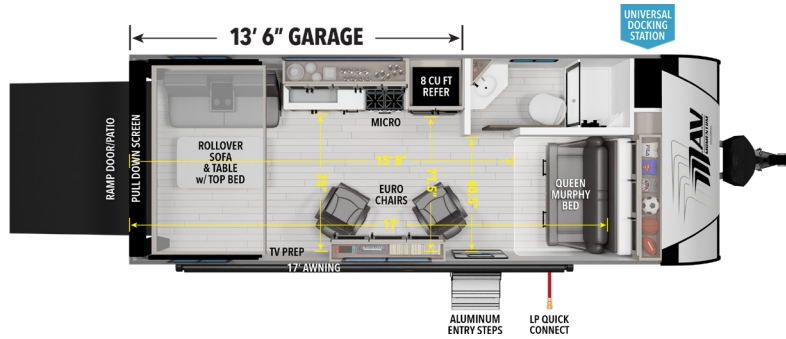

22MAV 13' 6" GARAGE	UVW¹ 5,600	HITCH¹ 915	GVWR 9,950	LENGTH² 26' 6"	HEIGHT³ 12' 2"	CAPACITY 90 74 37