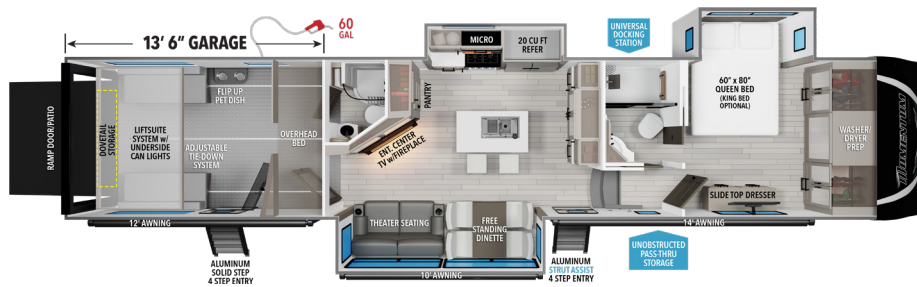

MOMENTUM

FIFTH WHEELS

397TH	UVW¹	HITCH¹	GVWR	LENGTH²	HEIGHT	CAPACITY
13' 6" GARAGE	15,600	3,375	22,500	44' 2"	13' 6"	140 104 104