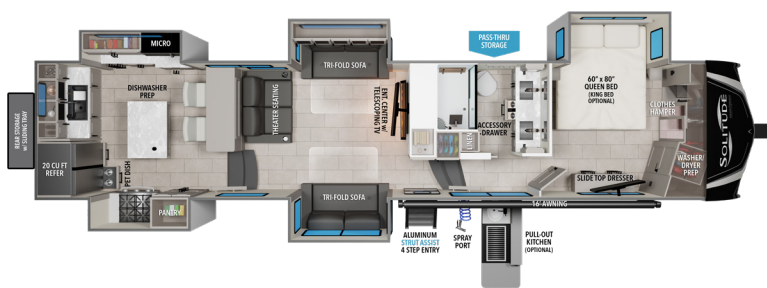

310GK UVW¹ HITCH¹ GVWR LENGTH² HEIGHT³ CAPACITY
 12,100 2,350 15,000 34' 4" 13' 5" 81 106 53

388MBS UVW¹ HITCH¹ GVWR LENGTH² HEIGHT³ CAPACITY
 15,985 2,930 18,000 42' 10" 12' 9" 81 106 53

370DV UVW¹ HITCH¹ GVWR LENGTH² HEIGHT³ CAPACITY
 13,600 2,484 18,000 37' 10" 13' 5" 81 106 53