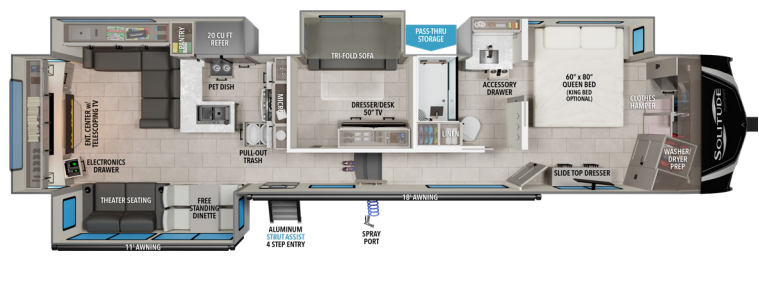

310GK UVW¹ HITCH¹ GVWR LENGTH² HEIGHT³ CAPACITY
 12,100 2,350 15,000 34' 4" 13' 5" 81 106 53

388MBS UVW¹ HITCH¹ GVWR LENGTH² HEIGHT³ CAPACITY
 15,985 2,930 18,000 42' 10" 12' 9" 81 106 53

370DV UVW¹ HITCH¹ GVWR LENGTH² HEIGHT³ CAPACITY
 13,600 2,484 18,000 37' 10" 13' 5" 81 106 53