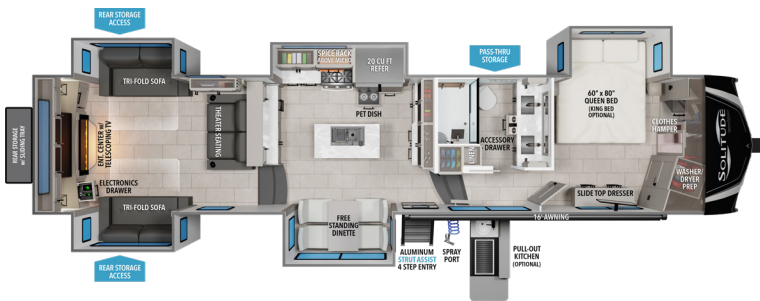

376RD   UVW¹   HITCH¹   GVWR   LENGTH²   HEIGHT³   CAPACITY
15,180   3,050   18,000   42' 5"   13' 5"   81 106 53