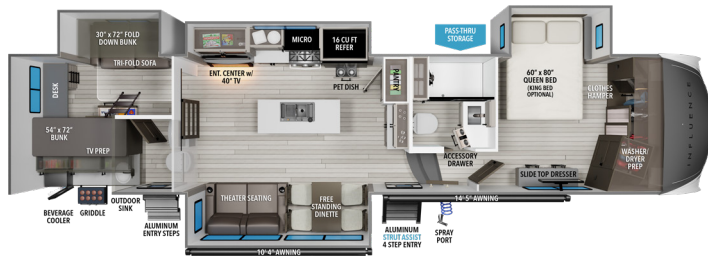

3704BH UVW¹ **14,798** HITCH¹ **2,728** GVWR **16,800** LENGTH² **40' 4"** HEIGHT³ **13' 5"** CAPACITY **81 106 106**