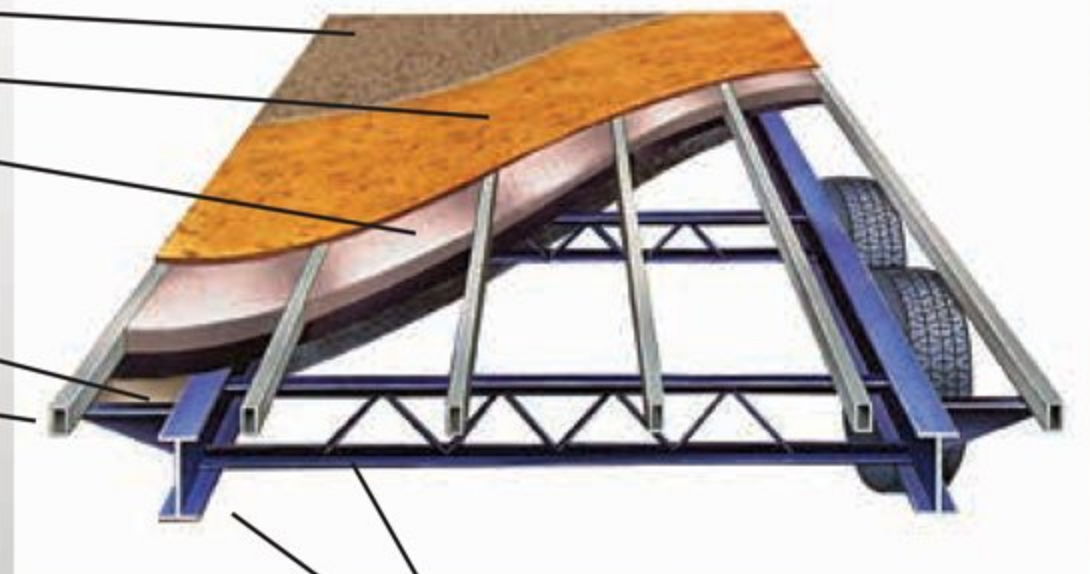

Heavy Duty Truss Chassis Supports I-Beam Chassis