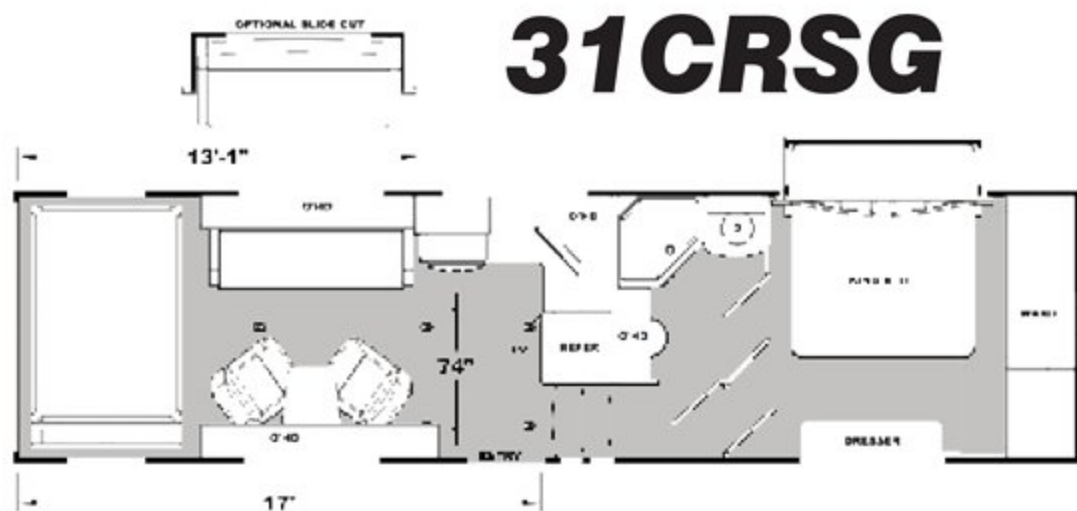

Widebody 5th Wheels

Standard Features - Exterior

- 7,000 LB Axles w/ Zerk Fittings and Self-Adjusting Brakes (8,000 LB Axles on 31CRSG)
- Aluminum Wheels - Deluxe 16" Black w/ G-Rated Tires
- Backup Camera Ready
- Black Aluminum Fender Skirts
- Curbside Under Glow LED Light
- Electric Awning w/ LED Light
- Exterior 40" Class TV w/ Luggage Door (N/A 31CRSG)
- Folding Roof Ladder w/ Decked Walk-on Roof
- Fuel Station - 40 Gallon
- Generator 5.5K Onan w/ Transfer Switch
- Gray Fiberglass Caps - Front (w/ LED) Full Turning Radius 88°
- Gray Fiberglass Sidewalls - Aluminum Framed (Laminated)
- HD Digital Antenna w/ Park Cable Hookup
- Hi Rez LED Lights-Running, Light Bar, Flood (DS-2, RS-2, Rear-2)
- Lights - Hitch and Step
- LP - Dual 30 Lbs
- Powder Coated Chassis w/ Triple Radius Entry Step
- Ramp Door w/ Cables - 7.5' (3,000 lbs Rating)
- Spare Tire w/ Carrier
- Stabilizer Jacks - Rear (High Clearance)
- Swing-away Entry Door Assist Handle
- Tank capacities - 150 Fresh, 50 Gray, 50 Black w/ Tank Flush
- Ultra Strong Bonded Floor

Standard Feature - Interior