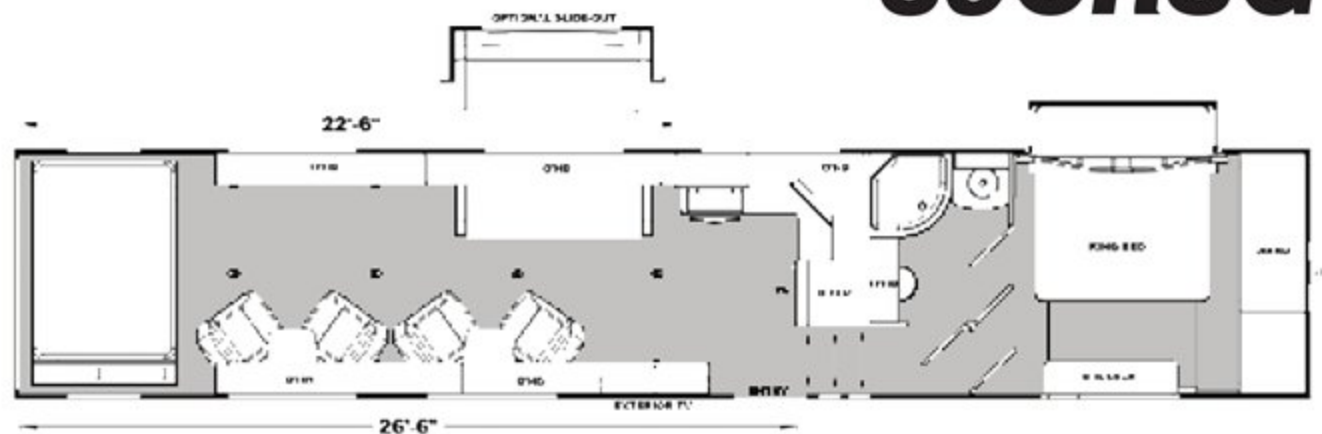

ATTITUDE

Interior Color

- Zinc w/ Platinum Birch Wood
- Nickel w/ Skybrush Wood

Hi Def Exterior Graphics

- Red, Gray or Limited Edition Green

Optional Upgrades

- 2 Extra Chairs
- 2nd A/C Bedroom - 13.5K BTU
- 2nd Electric Awning w/ LED Light (35 & 39 Only)
- 6-Point Electric Auto Leveling
- 7.0KW Generator w/ Rear 13.5 A/C (35GSG, 39CRSG Only)
- Central Vacuum System
- CSA Canada
- Electric Bed / Dinette (Bottom Bunk)
- Enclosed Tanks - Heated
- Exterior TV Bracket & Hookups (31CRSG Only)
- Extra 40 Gallon Fuel Tank (35GSG Req's +3 Opt)
- Extra 70 Gallon Fresh Water (N/A 35GSG)
- Extra Cargo - 3' (35GSG Only)
- Fantastic Fan in Bathroom
- Folding Dinette IPO Chairs (31CRSG Only)
- Folding Dinette w/ Table (39CRSG Only)
- Inverter - 1800 Watt
- Kicker Stereo System w/ App Controls
- Lighted Logo Soffit (N/A 31CRSG)
- Living Room Slideout - Roadside (STD on 35GSG)
- Onan Energy Command 30 Auto-Start for Generator
- MorRyde Ramp Patio Fence
- MorRyde Ramp Patio Step
- Rear Screen Wall
- Rear TV Entertainment (50" Class) (35+3 & 39 Only)
- Refrigerator - XL Double Door (N/A 35GSG)
- Rosso Furniture Trim
- Solar Panel - 160 Watt
- Stainless Steel Appliances
- TV - Bedroom (28" Class)
- Water Heater - 10 Gal DSI/Electric
- White Countertops (STD w/ Nickel Interior)
- Windows - Frameless
- Windows - Thermo Pane
- Winterize
- Wireless Backup Camera

Centurion Package Includes:

- Solid Surface Lavy Top w/ Glass Bowl & Deluxe Faucet

Attitude Widebody 5th Models:

- 31CRSG • 34CRSG • 35GSG • 39CRSG

35GSG

39CRSG

40DGF