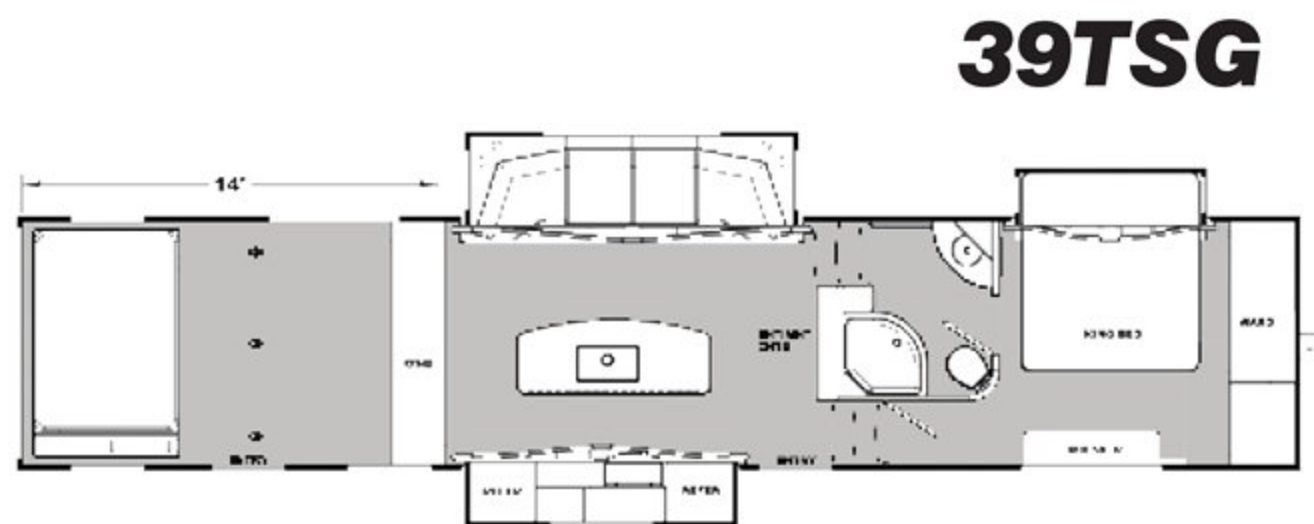

Power Package Includes:

- 6-Point Electric Auto Leveling
- Onan Energy Command 30 Auto- Start for Generator