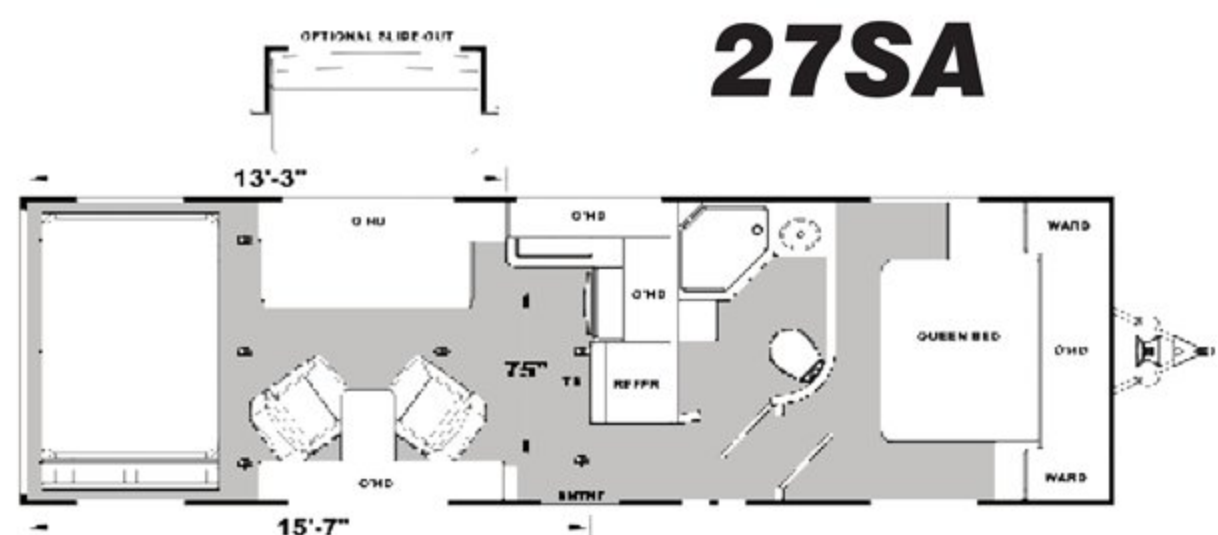

Attitude Pro Lite Models:

- 23FB (TT) • 23SA (TT) • 25FS (TT) • 27SA (TT)