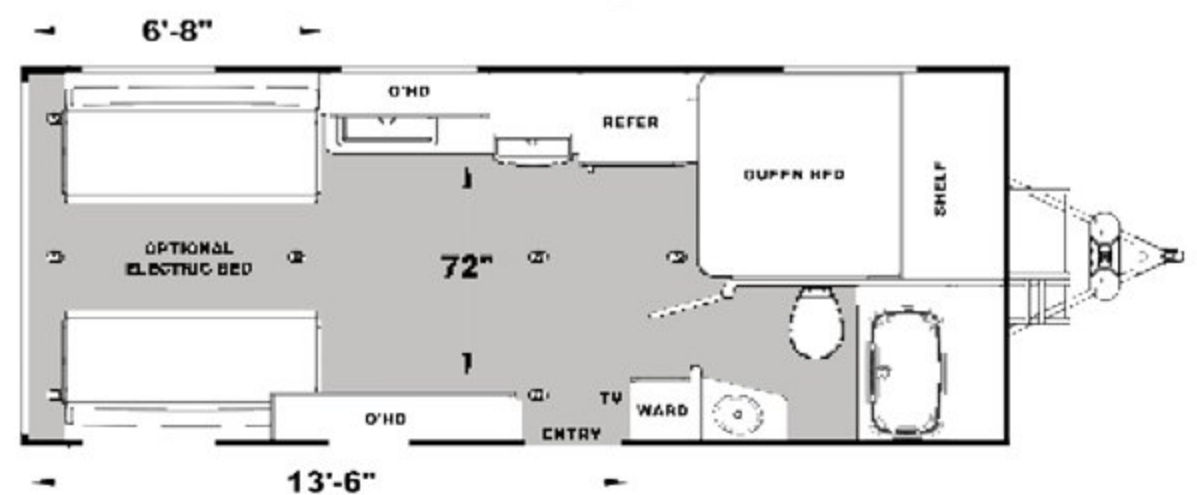

ATTITUDE

Interior Colors

- Zinc w/ Platinum Birch Wood

Hi Def Exterior Graphics

- Gray

Optional Upgrades

- 2 Chairs IPO Sofa
- CSA Canada
- Electric Bed w/ Ladder
- Generator - 3.5K Portable
- Power Tongue Jack
- Ramp Door Cable Kit
- Rosso Furniture Trim
- Solar Panel - 160 Watt
- Stabilizer Jacks - Front
- TV - Living Room (28" Class)
- Winterize

Limited Package Includes:

- Electric Awning - DVD - Black Tank Flush
- 12V USB Charger

Attitude Limited Models:

- 19FB-LE (TT) • 21SA-LE (TT)
- 19FBG-LE (TT) • 21SAG-LE (TT)

19FB-LE

21SA-LE