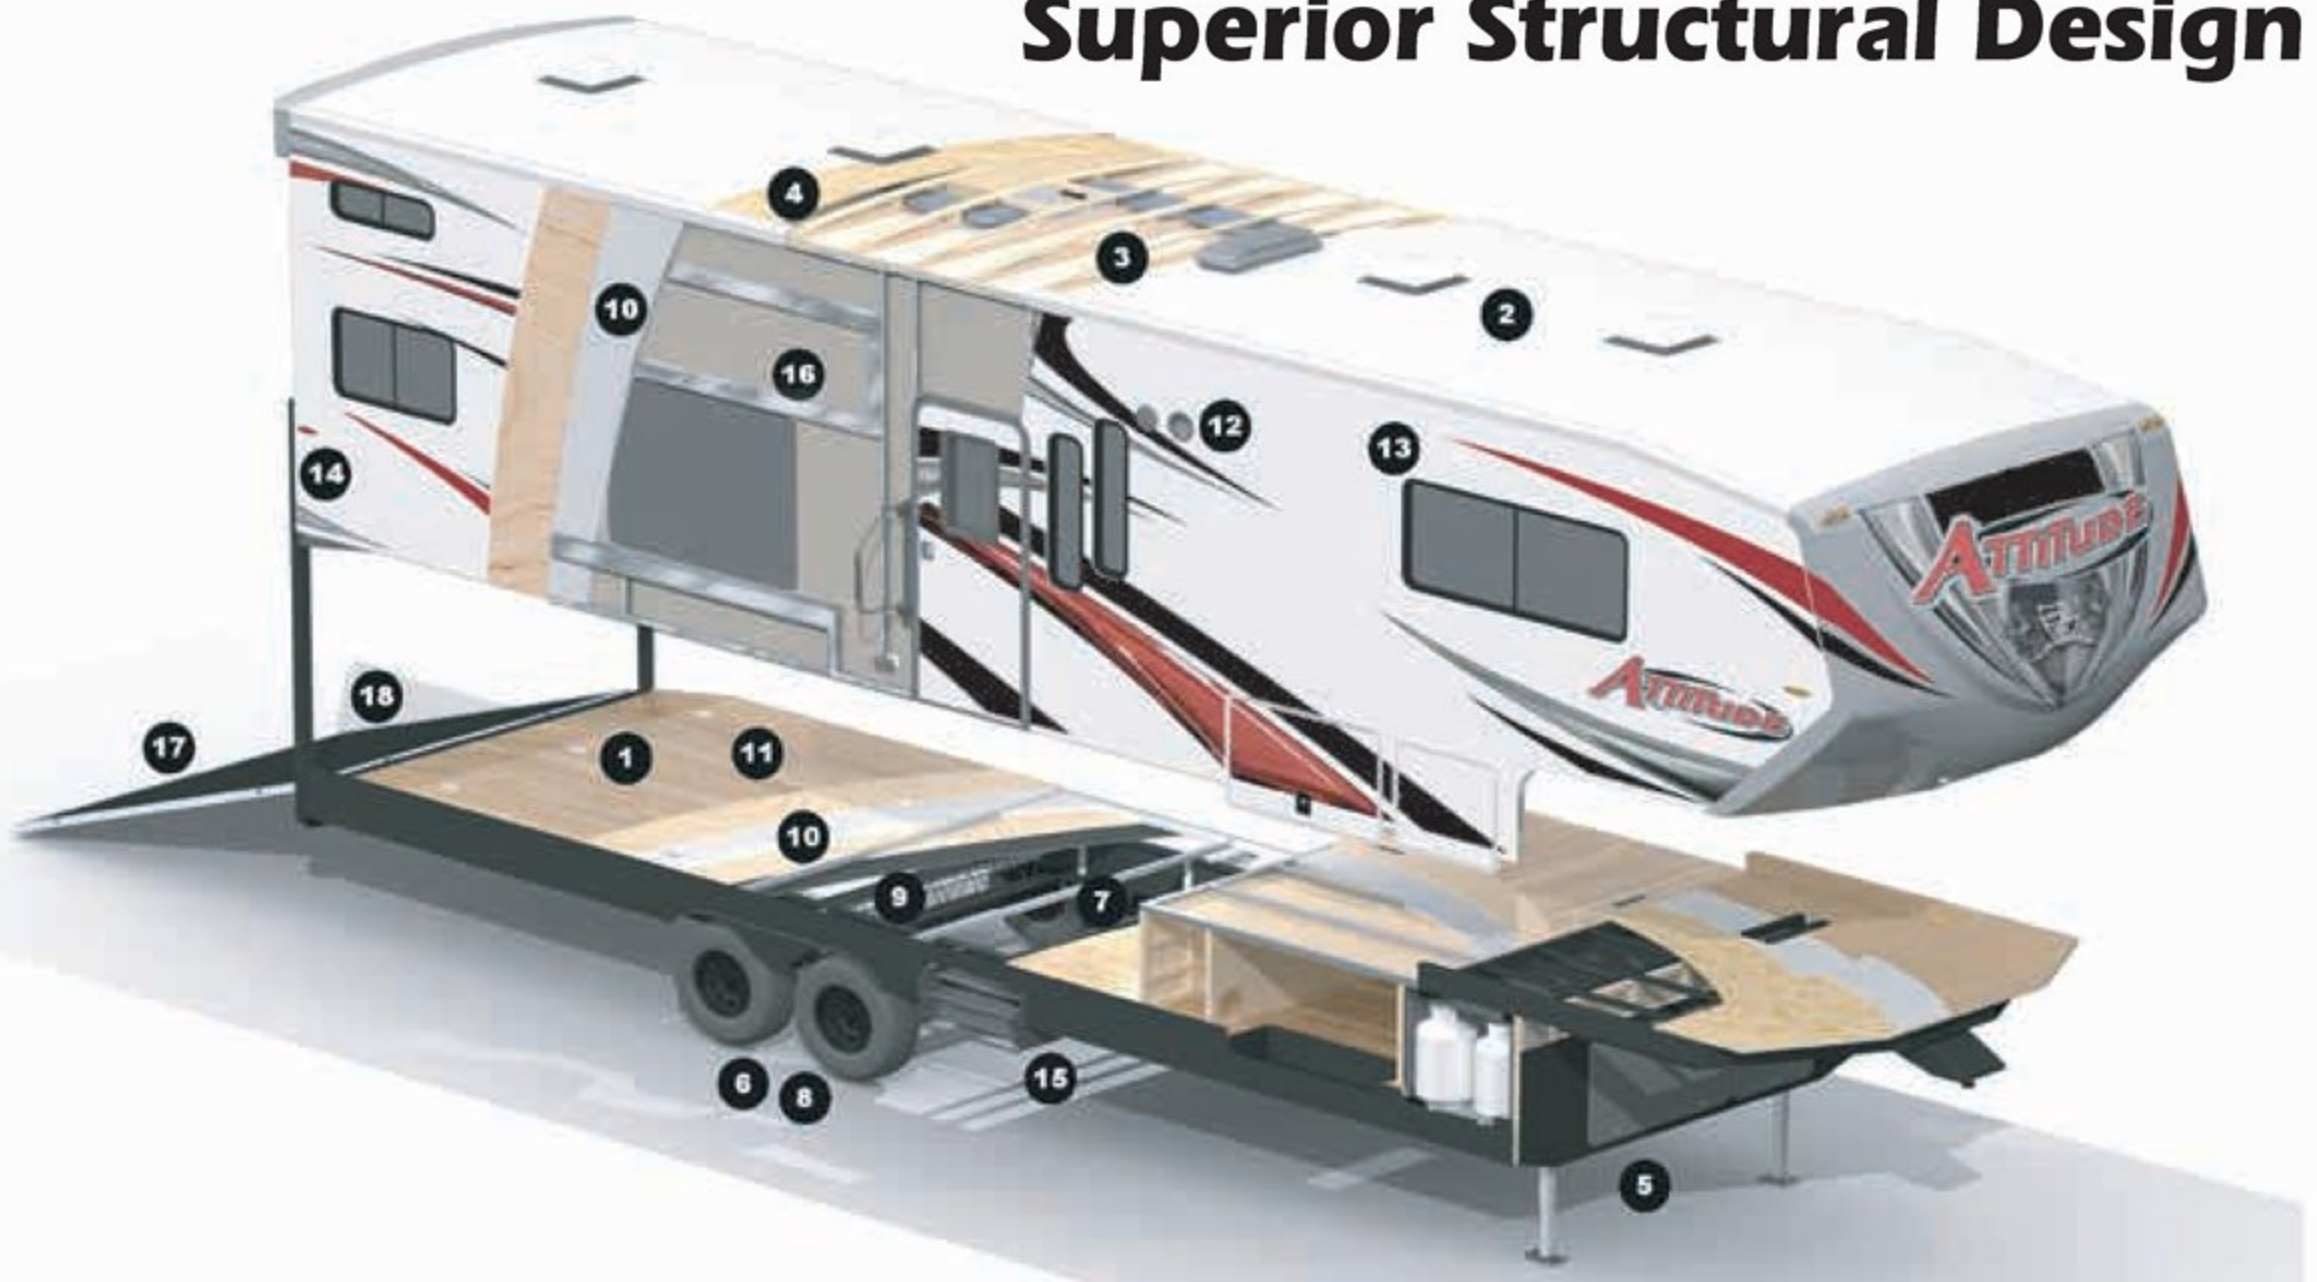

## Camp RZR

# Superior Structural Design

1. 2,500 lbs. Tie-Downs Mounted to Steel
2. Seamless One Piece TPO Roof
3. 5" Roof Trusses
4. Fully Decked Walk-on Roof
5. Wide Stance Chassis
6. Wide Track Axles
7. 12x2" Self Adjust Brakes w/ 7,000 lbs. Stopping Capacity per Axle
8. Tru-Offroad Lubeable Suspension
9. Hi Clearance Offroad Holding Tanks