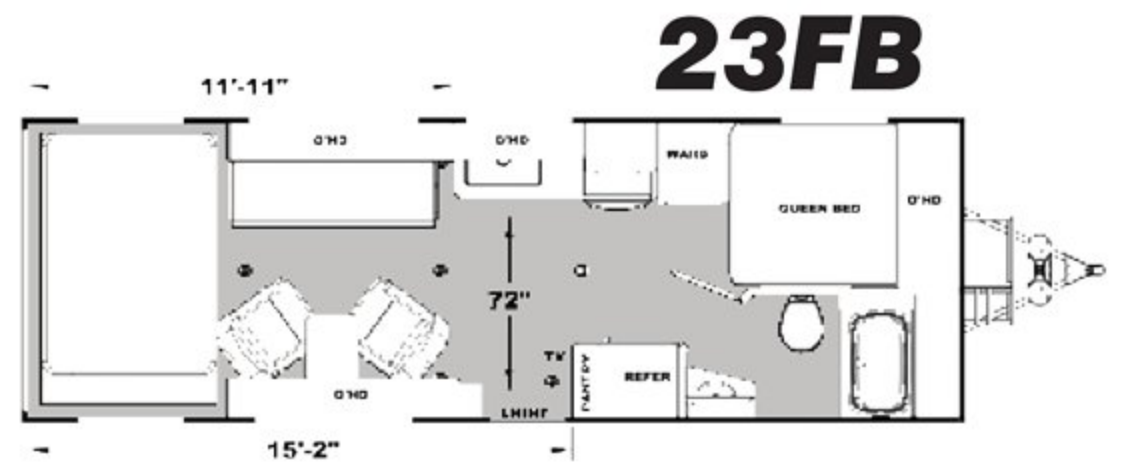

Attitude Pro Lite Models:

- 23FB (TT) • 23SA (TT) • 25FS (TT) • 27SA (TT)