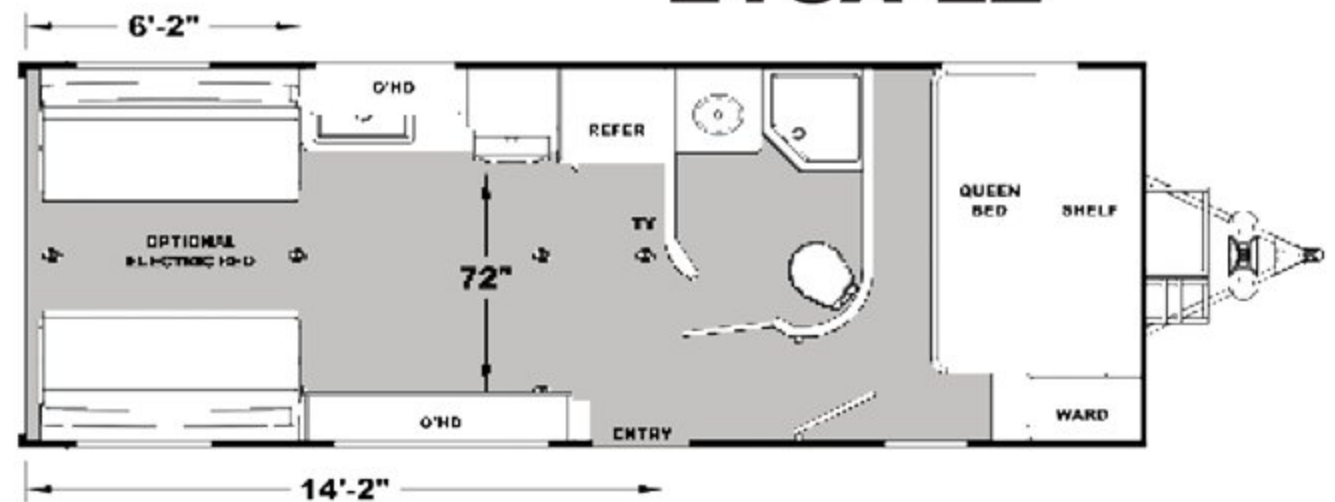

ATTITUDE

Interior Colors

- Zinc w/ Platinum Birch Wood

Hi Def Exterior Graphics

- Gray

Optional Upgrades

- 2 Chairs IPO Sofa
- CSA Canada
- Electric Bed w/ Ladder
- Generator - 3.5K Portable
- Power Tongue Jack
- Ramp Door Cable Kit
- Rosso Furniture Trim
- Solar Panel - 160 Watt
- Stabilizer Jacks - Front
- TV - Living Room (28" Class)
- Winterize

Limited Package Includes:

- Electric Awning - DVD - Black Tank Flush
- 12V USB Charger

Attitude Limited Models:

- 19FB-LE (TT) • 21SA-LE (TT)
- 19FBG-LE (TT) • 21SAG-LE (TT)

19FB-LE

21SA-LE