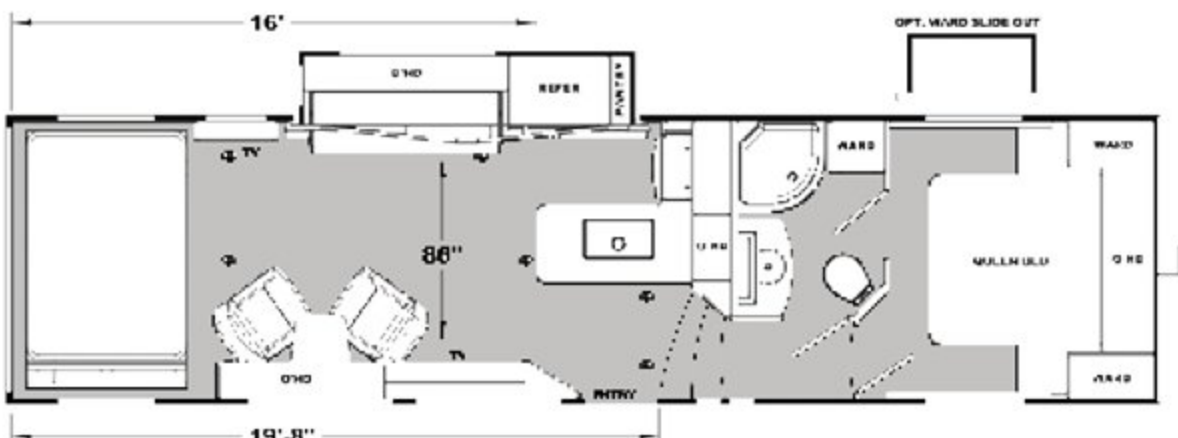

ATTITUDE

Tales

2814G

Flowers

2814G

2814S

3214G

3016SS