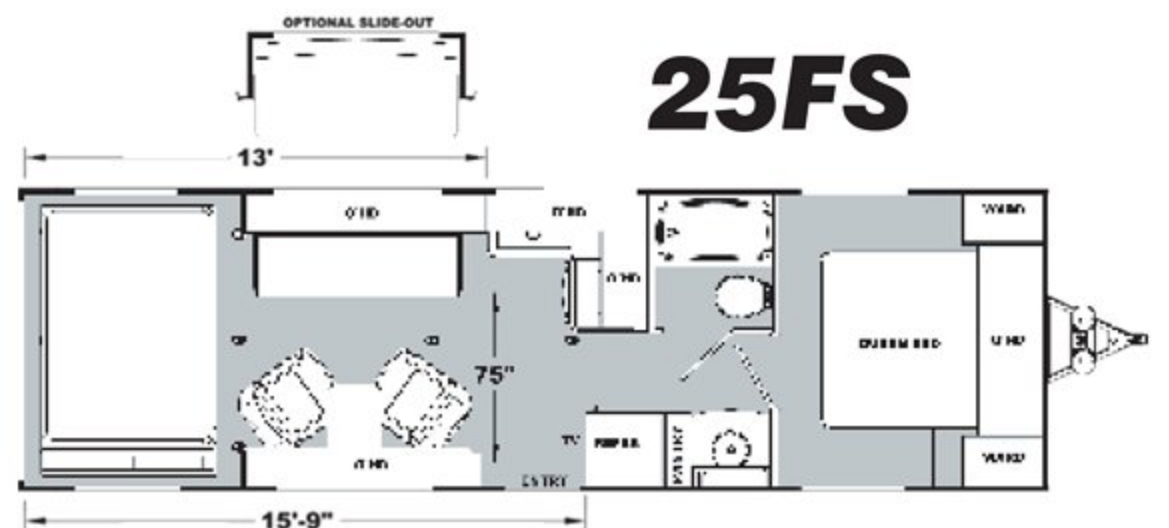

Attitude Pro Lite Models:

- 23FB (TT) • 23SA (TT) • 25FS (TT) • 27SA (TT)