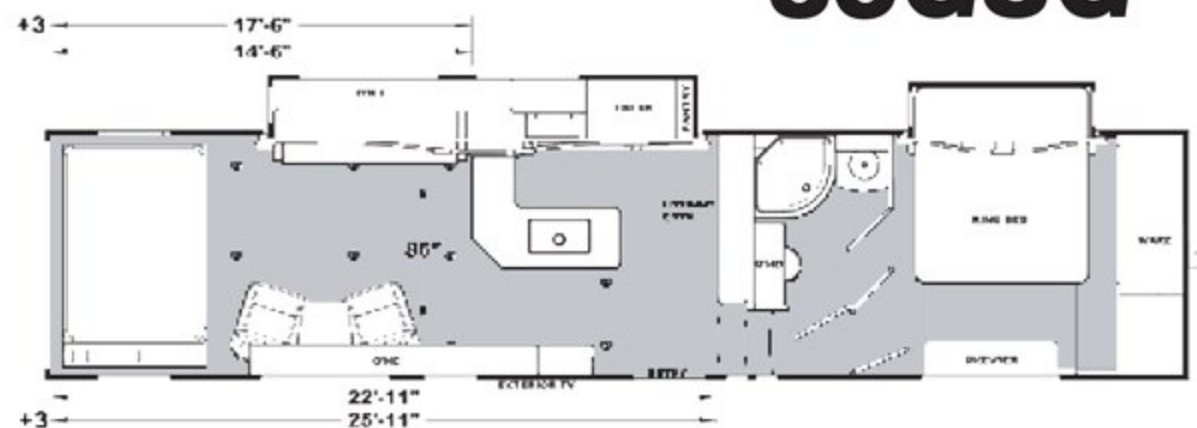

ATTITUDE

Interior Color

- Zinc w/ Platinum Birch Wood
- Nickel w/ Skybrush Wood

Hi Def Exterior Graphics

- Red, Gray or Limited Edition Green

Optional Upgrades

- 2 Extra Chairs
- 2nd A/C Bedroom - 13.5K BTU
- 2nd Electric Awning w/ LED Light (35 & 39 Only)
- 6-Point Electric Auto Leveling
- 7.0KW Generator w/ Rear 13.5 A/C (35GSG, 39CRSG Only)
- Central Vacuum System
- CSA Canada
- Electric Bed / Dinette (Bottom Bunk)
- Enclosed Tanks - Heated
- Exterior TV Bracket & Hookups (31CRSG Only)
- Extra 40 Gallon Fuel Tank (35GSG Req's +3 Opt)
- Extra 70 Gallon Fresh Water (N/A 35GSG)
- Extra Cargo - 3' (35GSG Only)
- Fantastic Fan in Bathroom
- Folding Dinette IPO Chairs (31CRSG Only)
- Folding Dinette w/ Table (39CRSG Only)
- Inverter - 1800 Watt
- Kicker Stereo System w/ App Controls
- Lighted Logo Soffit (N/A 31CRSG)
- Living Room Slideout - Roadside (STD on 35GSG)
- Onan Energy Command 30 Auto-Start for Generator
- MorRyde Ramp Patio Fence
- MorRyde Ramp Patio Step
- Rear Screen Wall
- Rear TV Entertainment (50" Class) (35+3 & 39 Only)
- Refrigerator - XL Double Door (N/A 35GSG)
- Rosso Furniture Trim
- Solar Panel - 160 Watt
- Stainless Steel Appliances
- TV - Bedroom (28" Class)
- Water Heater - 10 Gal DSI/Electric
- White Countertops (STD w/ Nickel Interior)
- Windows - Frameless
- Windows - Thermo Pane
- Winterize
- Wireless Backup Camera

Centurion Package Includes:

- Solid Surface Lavy Top w/ Glass Bowl & Deluxe Faucet

Attitude Widebody 5th Models:

- 31CRSG • 34CRSG • 35GSG • 39CRSG

35GSG

39CRSG

40DGF