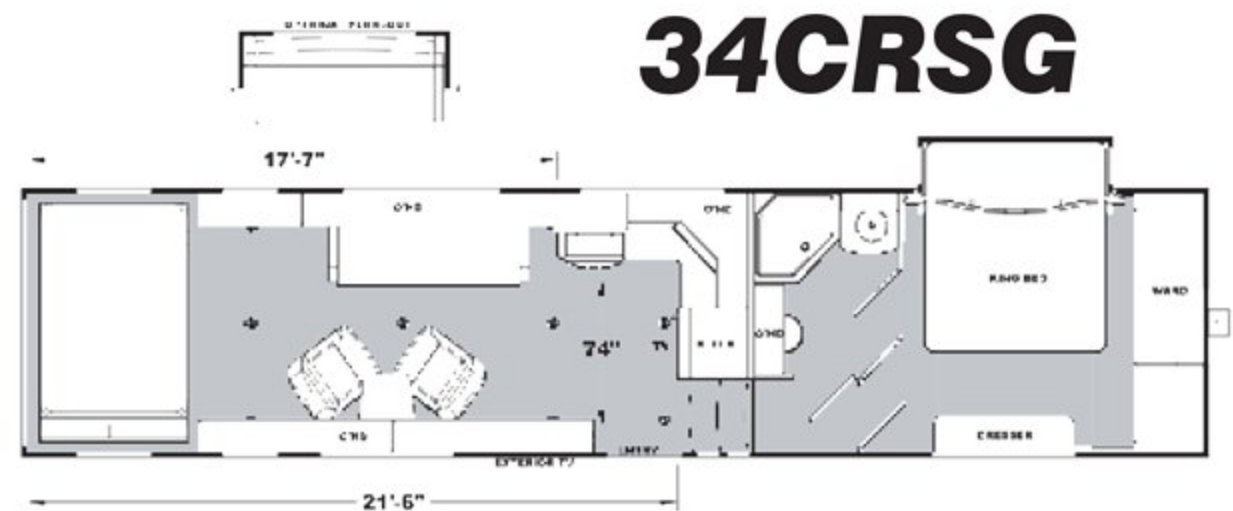

Widebody 5th Wheels

Standard Features - Exterior

- 7,000 LB Axles w/ Zerk Fittings and Self-Adjusting Brakes (8,000 LB Axles on 31CRSG)
- Aluminum Wheels - Deluxe 16" Black w/ G-Rated Tires
- Backup Camera Ready
- Black Aluminum Fender Skirts
- Curbside Under Glow LED Light
- Electric Awning w/ LED Light
- Exterior 40" Class TV w/ Luggage Door (N/A 31CRSG)
- Folding Roof Ladder w/ Decked Walk-on Roof
- Fuel Station - 40 Gallon
- Generator 5.5K Onan w/ Transfer Switch
- Gray Fiberglass Caps - Front (w/ LED) Full Turning Radius 88°
- Gray Fiberglass Sidewalls - Aluminum Framed (Laminated)
- HD Digital Antenna w/ Park Cable Hookup
- Hi Rez LED Lights-Running, Light Bar, Flood (DS-2, RS-2, Rear-2)
- Lights - Hitch and Step
- LP - Dual 30 Lbs
- Powder Coated Chassis w/ Triple Radius Entry Step
- Ramp Door w/ Cables - 7.5' (3,000 lbs Rating)
- Spare Tire w/ Carrier
- Stabilizer Jacks - Rear (High Clearance)
- Swing-away Entry Door Assist Handle
- Tank capacities - 150 Fresh, 50 Gray, 50 Black w/ Tank Flush
- Ultra Strong Bonded Floor

Standard Feature - Interior