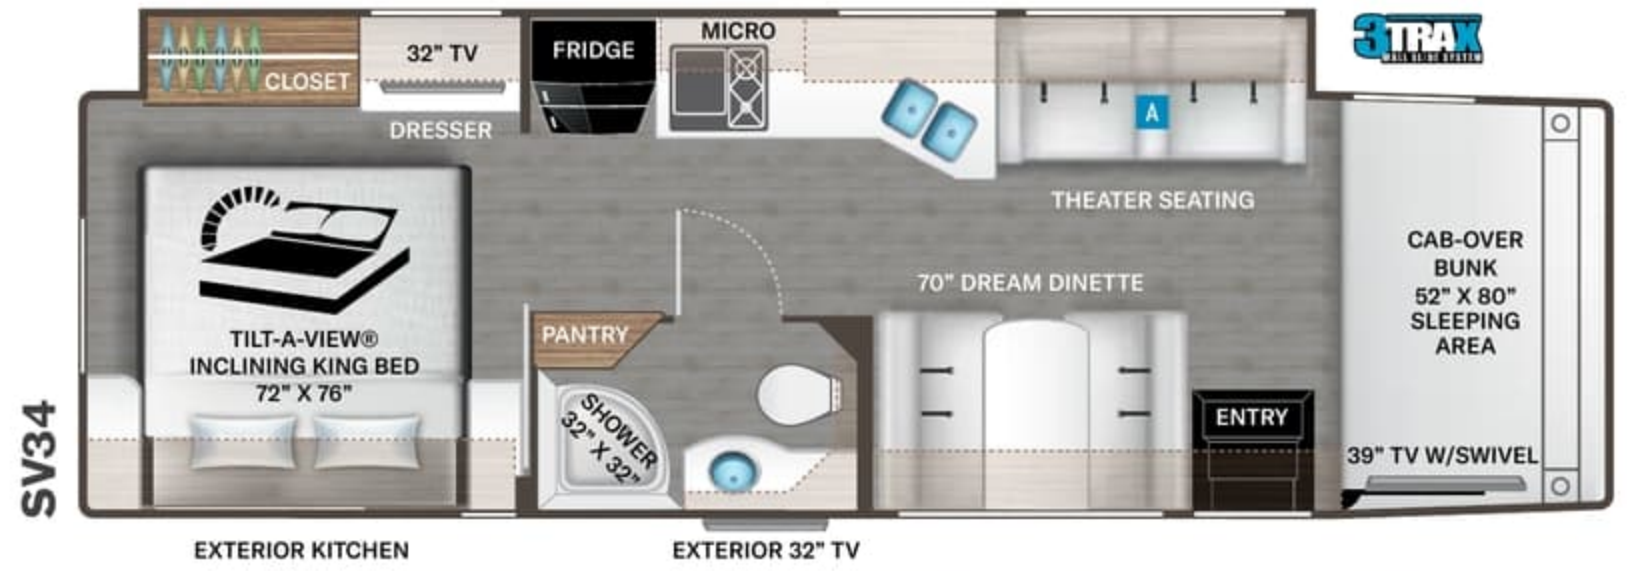

Standard

Optional

Options Available on Select Floor Plans:

OMNI®