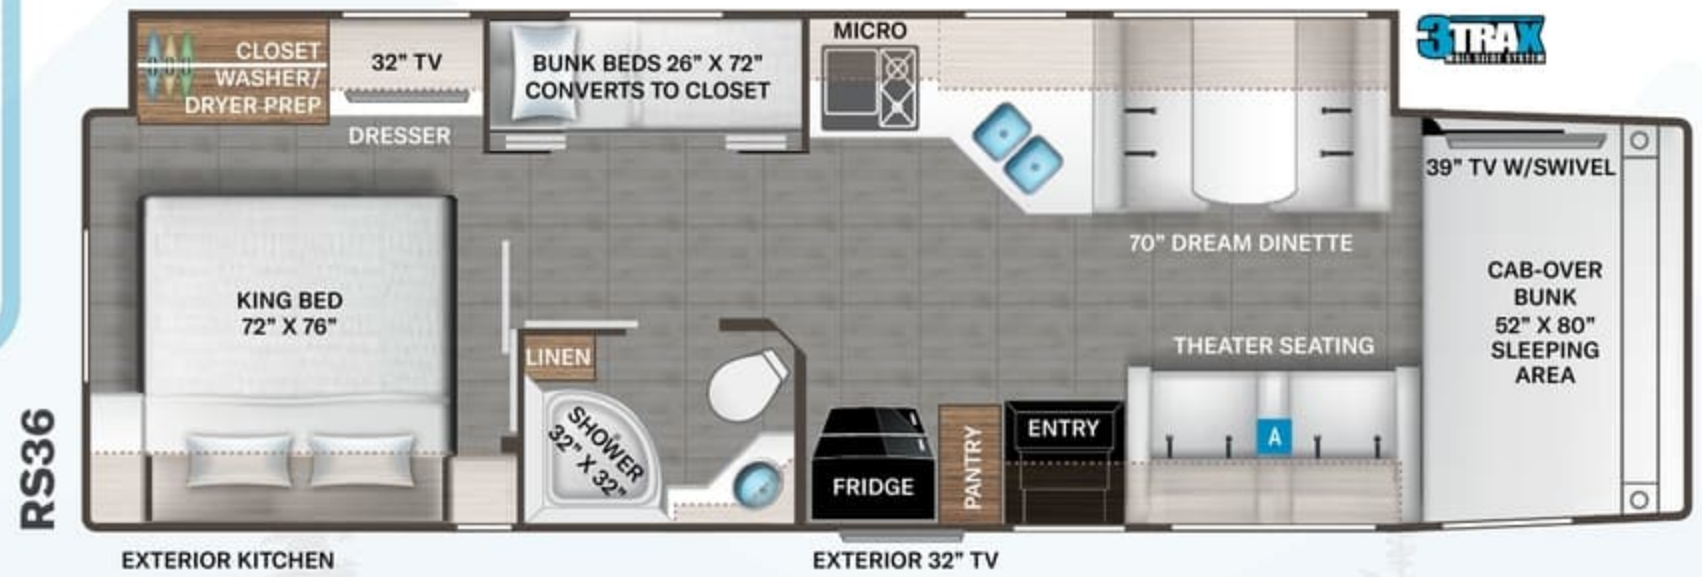

Standard

Optional

Options Available on Select Floor Plans:

OMNI®