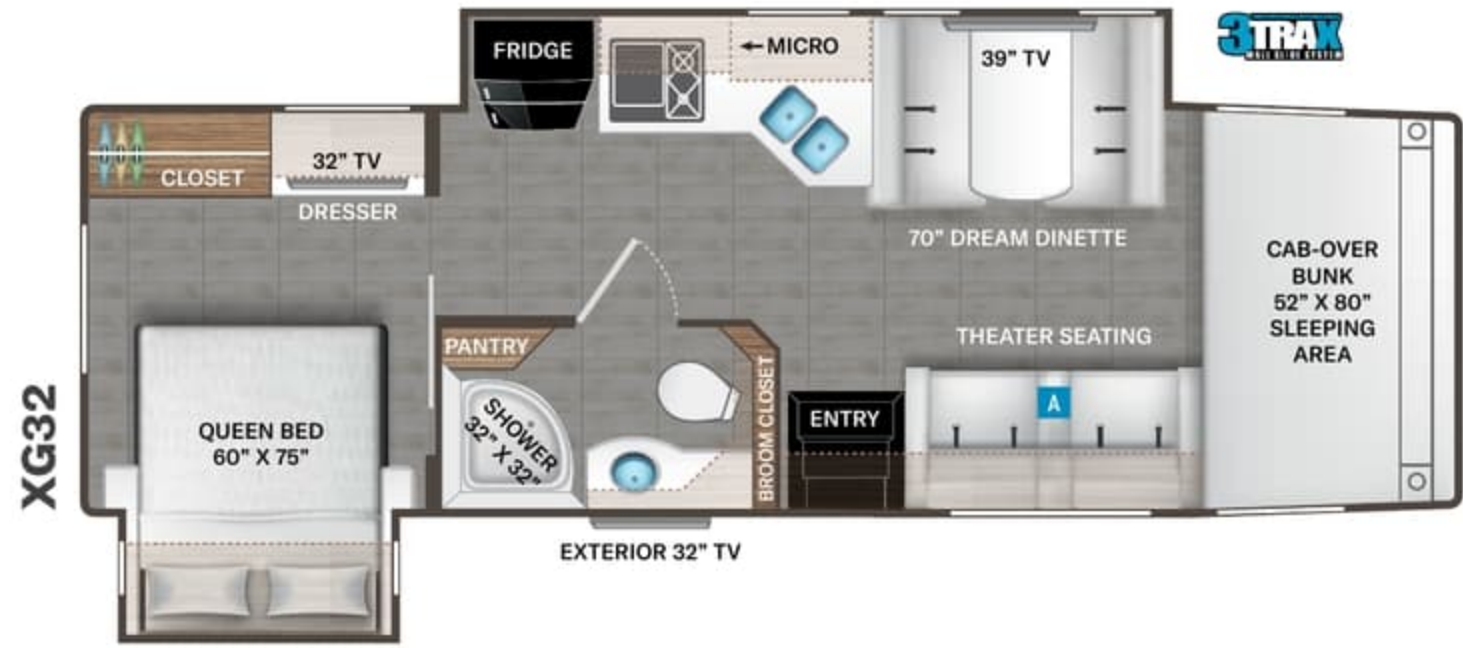

Standard

Optional

Options Available on Select Floor Plans:

OMNI®