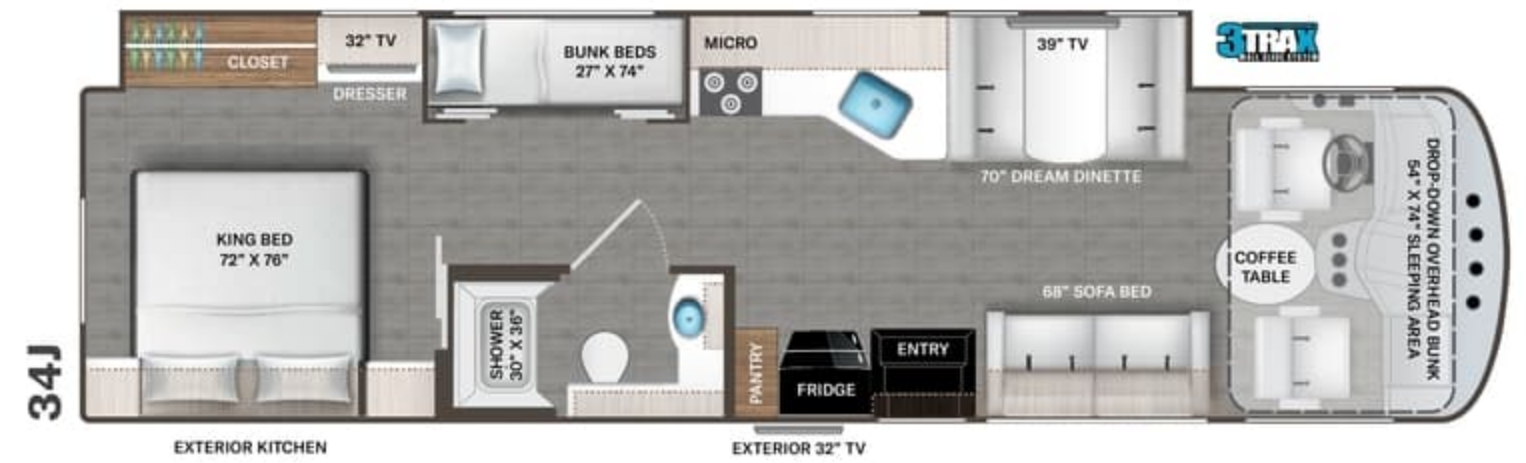

Option Available on Select Floor Plans:

WINDSPORT®