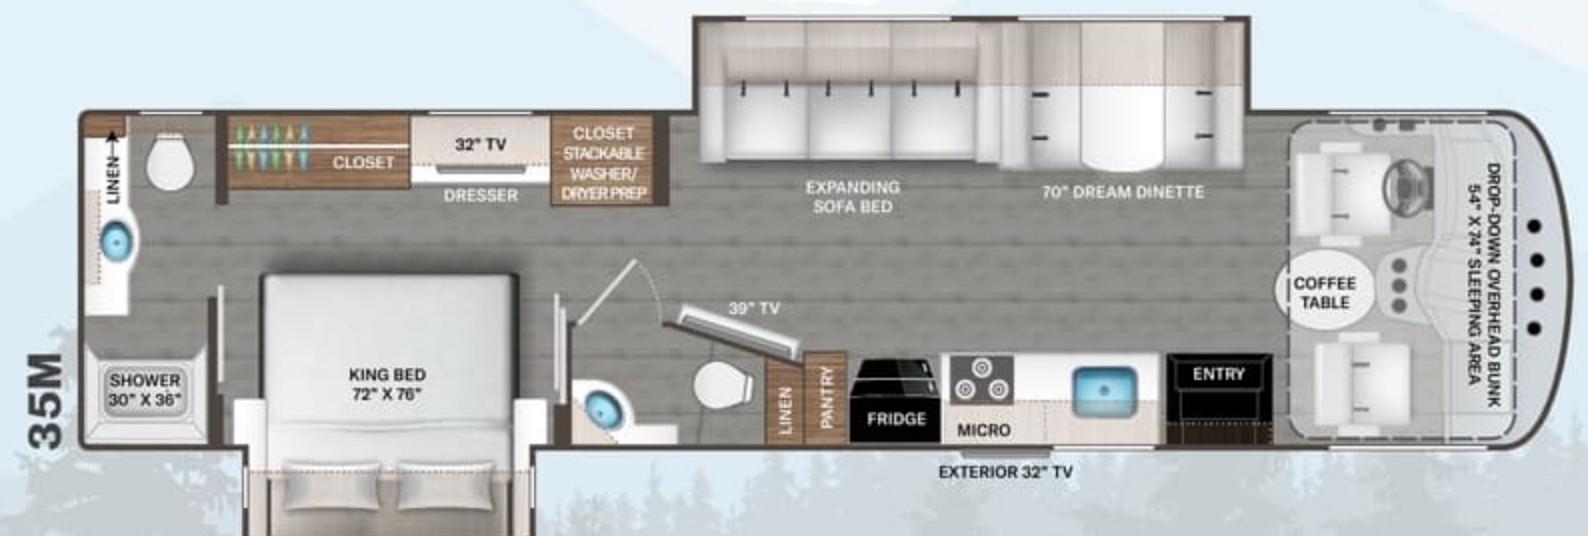

Option Available on Select Floor Plans:

WINDSPORT®