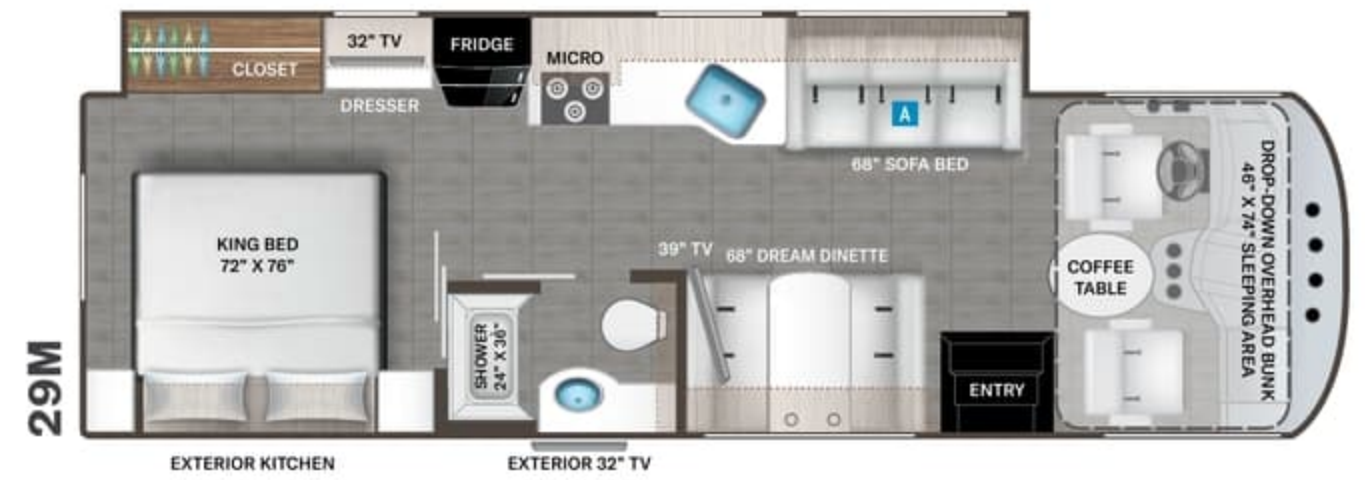

Option Available on Select Floor Plans:

WINDSPORT®