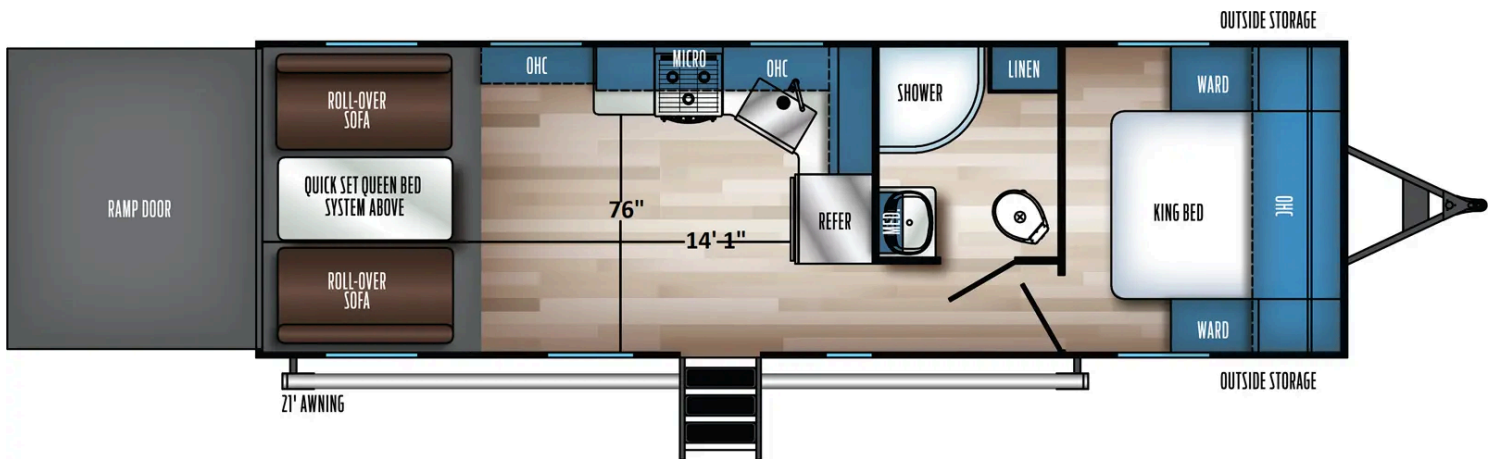

VENGEANCE ROGUE SUT FLOORPLANS

23SUT FLOORPLAN

HITCH WEIGHT
1036 lb

UVW:
5498 lb

CCC:
4497 lb

EXT. LENGTH:
27' 2"

25SUT FLOORPLAN

HITCH WEIGHT
1265 lb

UVW:
7078 lb

CCC:
4387 lb

EXT. LENGTH:
32' 3"

29SUT FLOORPLAN

HITCH WEIGHT

1375 lb

UVW:

7738 lb

CCC:

3837 lb

EXT. LENGTH:

35' 7"

32SUT FLOORPLAN

HITCH WEIGHT

1598 lb

UVW:

9946 lb

CCC:

3652 lb

EXT. LENGTH:

39' 3"

323SUT FLOORPLAN

HITCH WEIGHT

lb