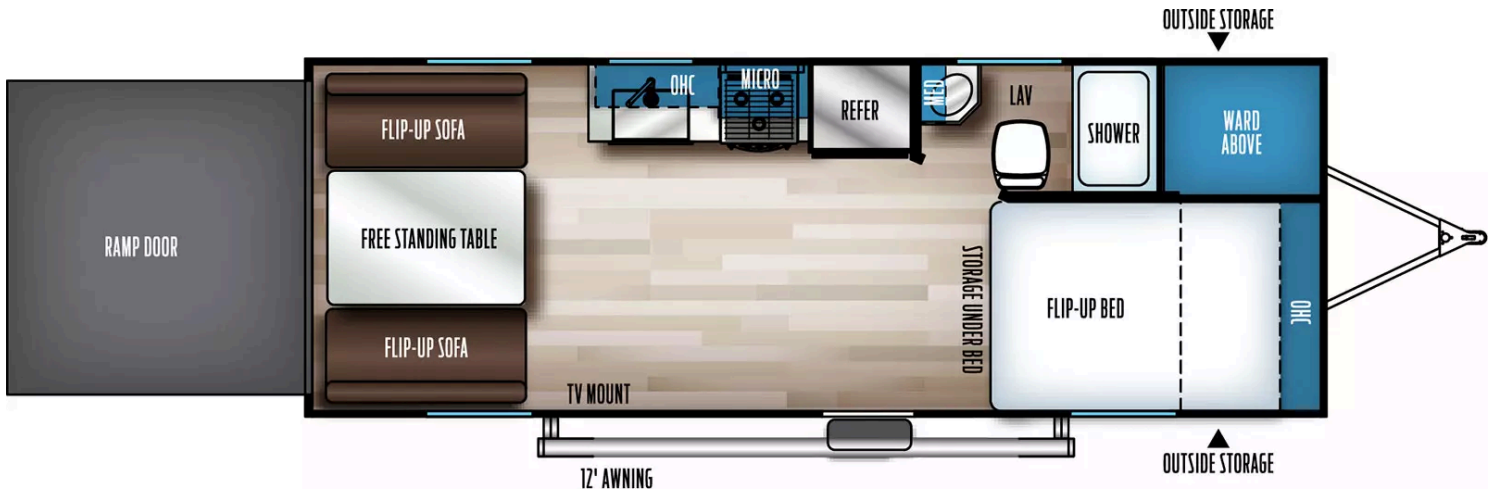

VENGEANCE ROGUE SUT FLOORPLANS

23SUT FLOORPLAN

HITCH WEIGHT
1036 lb

UVW:
5498 lb

CCC:
4497 lb

EXT. LENGTH:
27' 2"

25SUT FLOORPLAN

HITCH WEIGHT
1265 lb

UVW:
7078 lb

CCC:
4387 lb

EXT. LENGTH:
32' 3"

29SUT FLOORPLAN

HITCH WEIGHT

1375 lb

UVW:

7738 lb

CCC:

3837 lb

EXT. LENGTH:

35' 7"

32SUT FLOORPLAN

HITCH WEIGHT

1598 lb

UVW:

9946 lb

CCC:

3652 lb

EXT. LENGTH:

39' 3"

323SUT FLOORPLAN

HITCH WEIGHT

lb