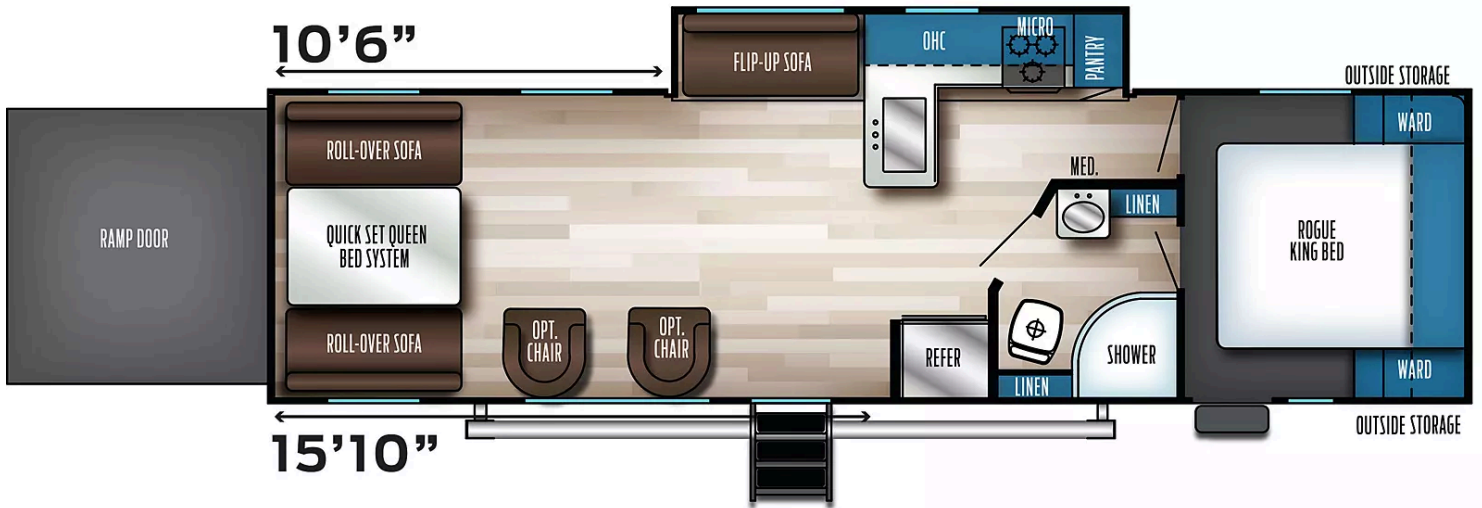

VENGEANCE ROGUE SUT FLOORPLANS

23SUT FLOORPLAN

HITCH WEIGHT
1036 lb

UVW:
5498 lb

CCC:
4497 lb

EXT. LENGTH:
27' 2"

25SUT FLOORPLAN

HITCH WEIGHT
1265 lb

UVW:
7078 lb

CCC:
4387 lb

EXT. LENGTH:
32' 3"

29SUT FLOORPLAN

HITCH WEIGHT

1375 lb

UVW:

7738 lb

CCC:

3837 lb

EXT. LENGTH:

35' 7"

32SUT FLOORPLAN

HITCH WEIGHT

1598 lb

UVW:

9946 lb

CCC:

3652 lb

EXT. LENGTH:

39' 3"

323SUT FLOORPLAN

HITCH WEIGHT

lb