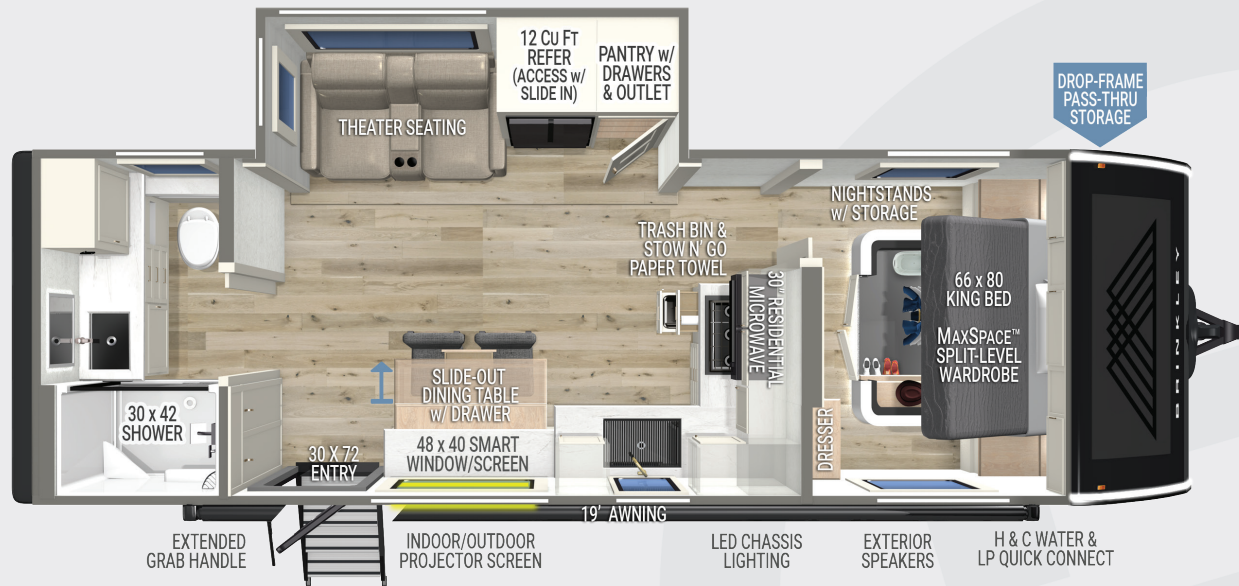

MODEL | 265

AVAILABLE STARTING IN MARCH
Standard Run MSRP \$69,505

SPECIFICATIONS:

- UVW – 7,012
- GVWR – 9,600 lbs.
- Hitch Weight – 650 lbs.
- Exterior Length – 29' 11"
- Overall Height w/ AC – 11' 3"
- Width – 96"
- Interior Height - 81"
- Slide Height - 72.5"
- Wheels & Tires – 15" E-Rated (10 ply)
- Fresh Water Capacity – 55 gal
- Gray Water Capacity – 80 gal
- Black Water Capacity – 40 gal
- Insulation – Floors R40, Walls R9, Ceiling R40

FEATURES:

- Automotive Aluminum Exterior
- 48"x40" Smart Window w/ On-Demand Projection Screen
- Digital Projector for Indoor & Outdoor Viewing
- 62" Theater Sofa
- Dishwasher Prep
- Slide-Out Dining Table (2 Positions, Seats up to 4)
- Pull-Out Trash Bin w/ Utility Storage
- Large Pantry w/ Pull-Out Drawers & Appliance Outlet
- Premium Residential Cabinets & Drawers w/ Dovetail Joints
- Living Room Flush Floor Slide
- King Bed w/ Residential 7" Memory Foam Mattress (66" x 80")
- Dual Built-in Bedside Nightstands w/ Storage & Charging Outlets w/ USB/USB-C (CPAP Ready)

- Brinkley MaxSpace Split-Level Bedroom Wardrobe™ w/ Hanging Closet & Adjustable Shelves
- 18k Variable Speed Chill Cube Main AC & 8k Bedroom AC
- 76" x 45" Picture Perfect Front Window w/ Insulated Blackout Privacy Shade
- One-Piece 30"x42" Fiberglass Shower Surround w/ Seat
- Square Euro Frameless Windows w/ 6" Openings
- Integrated Window Screens & Insulated Blackout Blinds (No Valances)
- Brinkley Automotive-Grade Sealant Package
- Sleek Styling w/ Automotive-Grade Exterior Graphics
- 2 – Hot/Cold Outdoor Showers (BOTH Sides of Coach)
- Tankless On-Demand Water Heater
- Heated Enclosed Underbelly (Circulated)

FACTORY OPTIONS:

- Dual Pane Windows \$1,731
- 62" Trifold Sofa (52 x 70 Extended) \$428

102324

PRE-PRODUCTION PREVIEW

Based on pre-production prototype. All preliminary info & content is subject to change without notice. Please consult with your dealer for current model details & information.