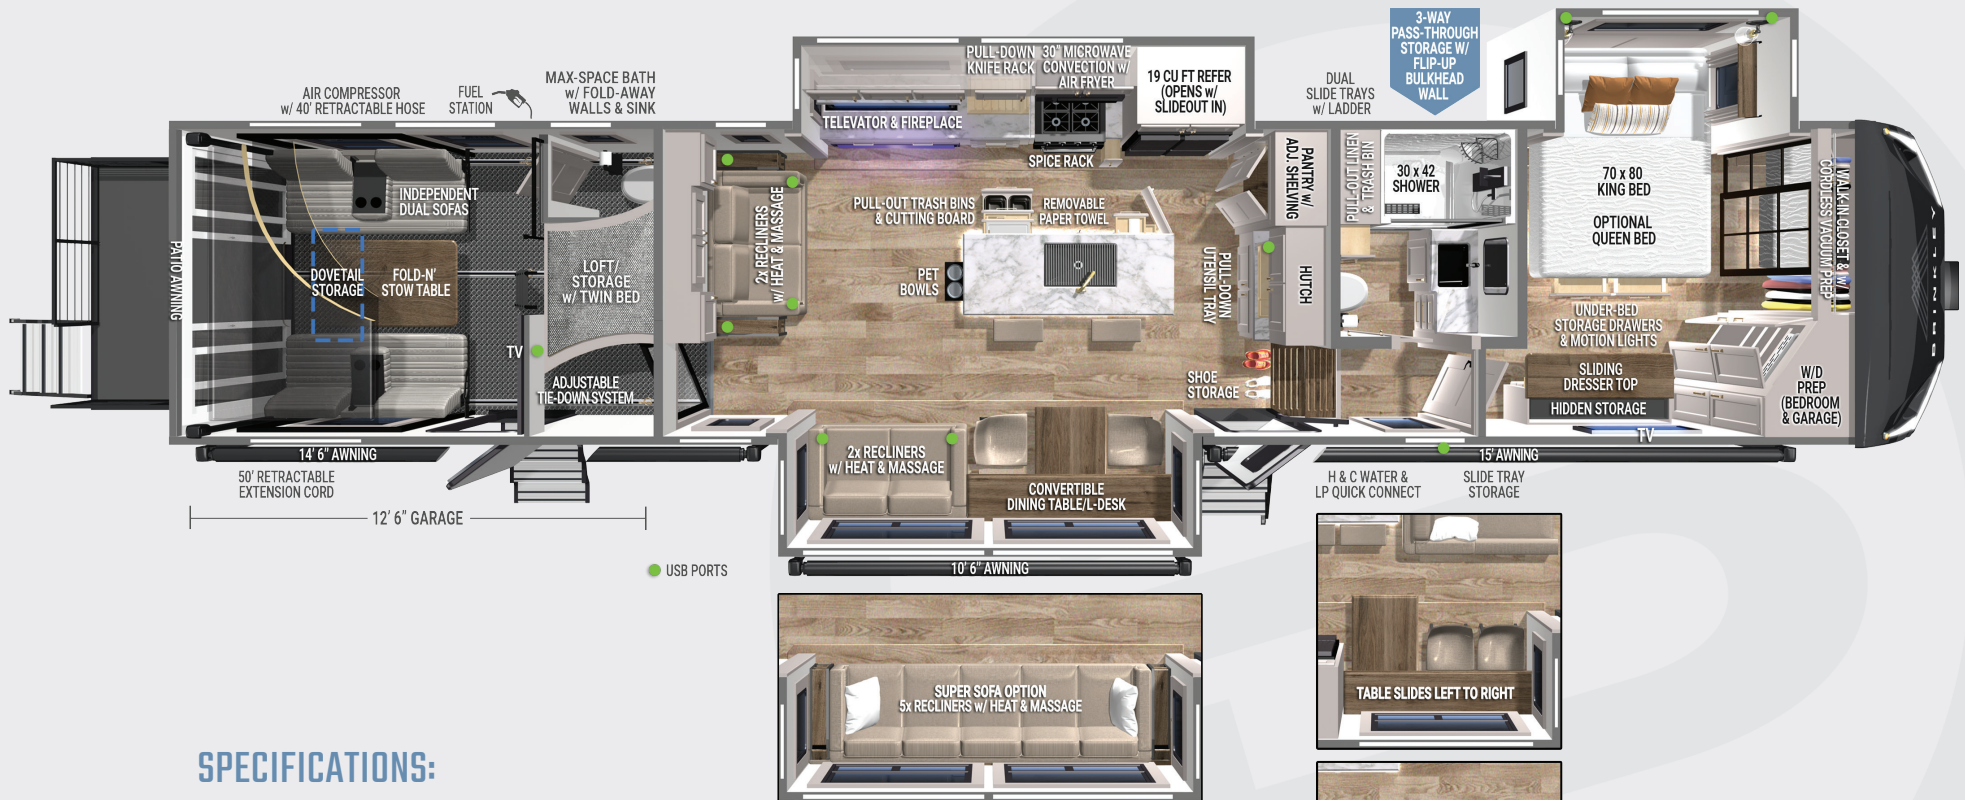

# MODEL G 4100

Standard Run **MSRP \$215,391**  
with \$18,463 of Premium Build Options

## SPECIFICATIONS:

- UVW – 18,600 lbs.
- GVWR – 22,500 lbs. (Triple Axle)
- Hitch Weight – 3,450 lbs.
- Exterior Length – 45' 11"
- Overall Height – 13' 4"
- Overall Width – 101"
- Garage Length – 12' 6"
- Garage Door Capacity – 3000 lbs.
- Garage Door Patio Capacity – 1500 lbs.
- Fresh Water Capacity – 150 gal.
- Gray Water Capacity – 156 gal. (104 True + 52)
- Black Water Capacity – 85 gal.
- Fuel Station Tank – 60 Gal. (30+30)
- Wheels & Tires – 17.5" H-Rated (16-Ply)
- Insulation:
  - Floors, Ceiling, Front Cap – R-40
  - Walls – R-11