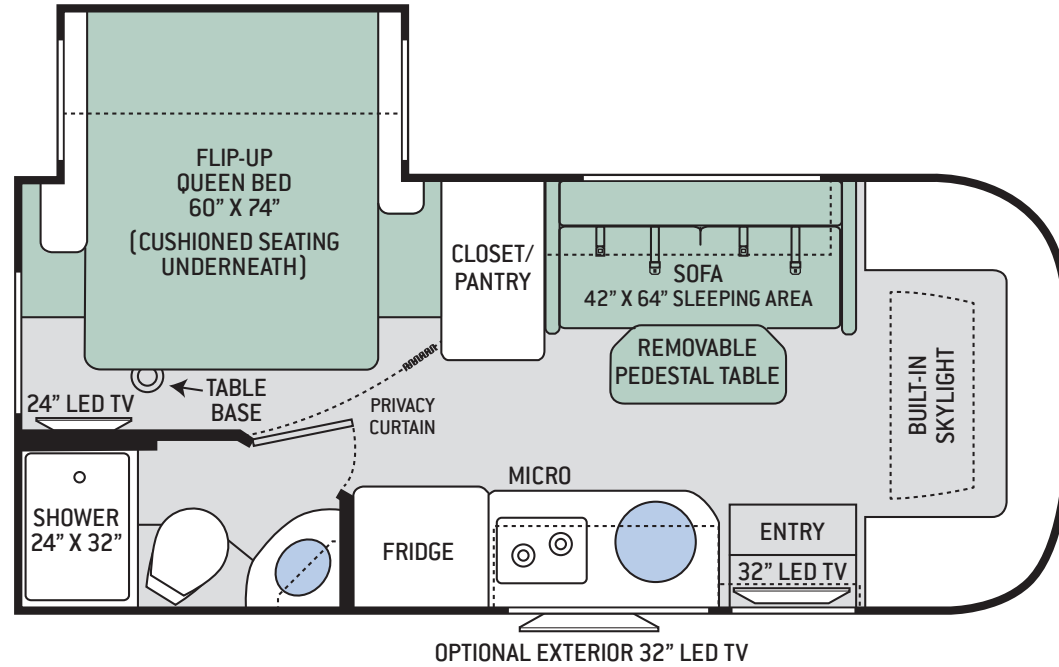

COMPASS[®]

RUV BY THOR MOTOR COACH

 **THOR**[®]
MOTOR COACH

Made to fit.

Floor Plans

23TB

Chassis	Ford Transit
Gross Vehicle (GVWR)	10,360
Gross Combined (GCWR)	13,500
Wheel Base	156"
Exterior Length (w/o ladder)	23'-6"
Exterior Height (w/ AC)	10'-5"
Exterior Width (w/o mirrors)	90"
Interior Height (living area)	80"
Awning Size	14'
Fuel (gal)	25
LPG (lbs)	68
Fresh/Waste/Gray Water (gal)	31 / 19.5 / 37
Water Heater (gal)	Instant Tankless
Furnace (BTUs)	19,000
Exterior Storage Capacity (cu. ft.)	16.2

23TR

Chassis	Ford Transit
Gross Vehicle (GVWR)	10,360
Gross Combined (GCWR)	13,500
Wheel Base	156"
Exterior Length (w/o ladder)	23'-6"
Exterior Height (w/ AC)	10'-5"
Exterior Width (w/o mirrors)	90"
Interior Height (living area)	80"
Awning Size	14'
Fuel (gal)	25
LPG (lbs)	68
Fresh/Waste/Gray Water (gal)	31 / 28.5 / 19.5 & 18
Water Heater (gal)	Instant Tankless
Furnace (BTUs)	19,000
Exterior Storage Capacity (cu. ft.)	25.3

KITCHEN OPTION

- 12-volt Attic Fan with Cover

BEDROOM & BATHROOM

- Flip-Up Queen Size Bed with Reversible Mattress & Cushioned Seating Underneath
- Pedestal Table Base in Bedroom

- Designer Headboard, Bedspread & Pillow Shams
- Pleated Privacy Door in Bedroom (23TR)
- Privacy Curtain in Bedroom (23TB)
- Shower with Deluxe Curtain & Curved Rod
- Foot Flush Toilet
- Stainless Steel Bathroom Sink
- Power Vent in Bathroom