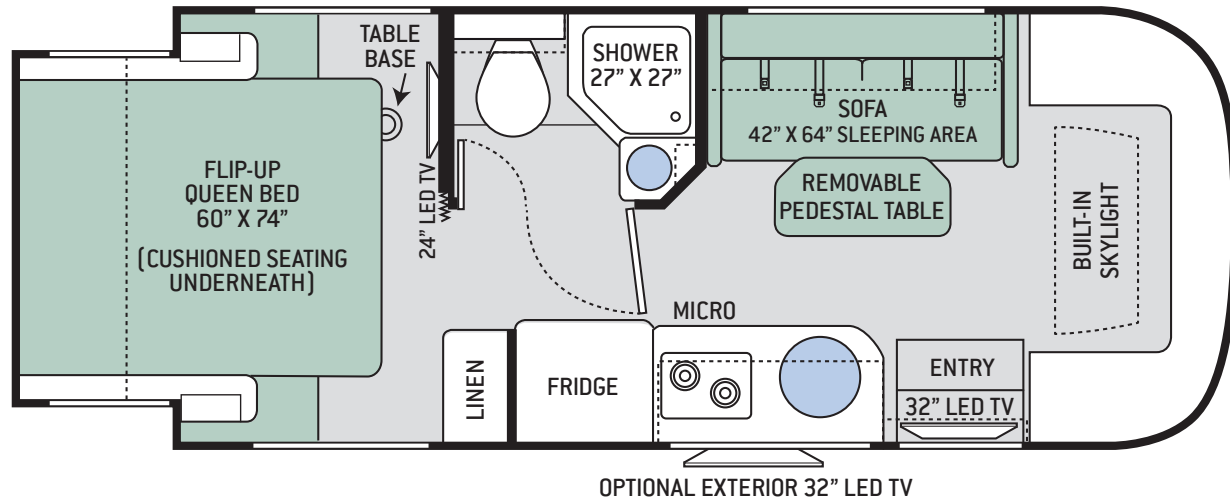

COMPASS[®]

RUV BY THOR MOTOR COACH

 **THOR**[®]
MOTOR COACH

Made to fit.

Floor Plans

23TB

Chassis	Ford Transit
Gross Vehicle (GVWR)	10,360
Gross Combined (GCWR)	13,500
Wheel Base	156"
Exterior Length (w/o ladder)	23'-6"
Exterior Height (w/ AC)	10'-5"
Exterior Width (w/o mirrors)	90"
Interior Height (living area)	80"
Awning Size	14'
Fuel (gal)	25
LPG (lbs)	68
Fresh/Waste/Gray Water (gal)	31 / 19.5 / 37
Water Heater (gal)	Instant Tankless
Furnace (BTUs)	19,000
Exterior Storage Capacity (cu. ft.)	16.2

23TR

Chassis	Ford Transit
Gross Vehicle (GVWR)	10,360
Gross Combined (GCWR)	13,500
Wheel Base	156"
Exterior Length (w/o ladder)	23'-6"
Exterior Height (w/ AC)	10'-5"
Exterior Width (w/o mirrors)	90"
Interior Height (living area)	80"
Awning Size	14'
Fuel (gal)	25
LPG (lbs)	68
Fresh/Waste/Gray Water (gal)	31 / 28.5 / 19.5 & 18
Water Heater (gal)	Instant Tankless
Furnace (BTUs)	19,000
Exterior Storage Capacity (cu. ft.)	25.3

KITCHEN OPTION

- 12-volt Attic Fan with Cover

BEDROOM & BATHROOM

- Flip-Up Queen Size Bed with Reversible Mattress & Cushioned Seating Underneath
- Pedestal Table Base in Bedroom

- Designer Headboard, Bedspread & Pillow Shams
- Pleated Privacy Door in Bedroom (23TR)
- Privacy Curtain in Bedroom (23TB)
- Shower with Deluxe Curtain & Curved Rod
- Foot Flush Toilet
- Stainless Steel Bathroom Sink
- Power Vent in Bathroom