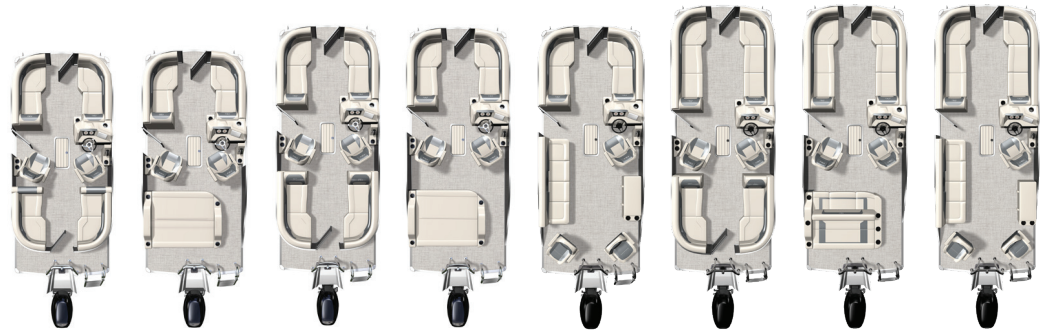

Aria

MODEL YEAR 2024

**YOUR FIRST STEP
INTO LUXURY**

A22QC
QUAD-LOUNGE

A22UC
ULTRA-LOUNGE

A22CC
CAST N' CRUISE

FAMILY FUN ON THE WATER STARTS WITH THE BARLETTA ARIA

Veteran or novice there's no better, value-driven way to join the family of the marine industry's premium pontoon boat brand. The Aria is Barletta, through and through - the most stylish, most comfortable, best riding boat in its class. More standards and the right options make the buying process simple. Backed by Barletta's industry-best warranty and customer experience team, and you have a winning combination that will provide years of care-free enjoyment.

	20QC	20UC	22QC	22UC	22CC	24QC	24UC	24CC
Pontoon Keel Length	19' 9"	19' 9"	21' 6"	21' 6"	21' 6"	23' 6"	23' 6"	23' 6"
Deck Length	19' 11"	19' 11"	21' 11"	21' 11"	21' 11"	23' 10"	23' 10"	23' 10"
Beam	8' 6"	8' 6"	8' 6"	8' 6"	8' 6"	8' 6"	8' 6"	8' 6"
Max HP (2-Tube/3-Tube)	150/150	150/150	150/200	150/200	150/200	150/250	150/250	150/250
Person's Capacity (2-Tube/3-Tube)*	8/11	8/11	10/12	10/12	10/12	11/13	11/13	11/13
Fuel Capacity (2-Tube/3-Tube)	24/34	24/34	24/34	24/34	24/34	24/34	24/34	24/34

TOP FEATURES

- Eight Exterior Colors Available
- Stylish Soft-Touch Interior with Cutouts
- STANDARD Power Bimini
- 10 Year Bow-to Stern Warranty
- Patented DoggieDockview Bow & Port Gates
- Patented V.I.P Chassis Technology offering the smoothest and quietest ride in it's class