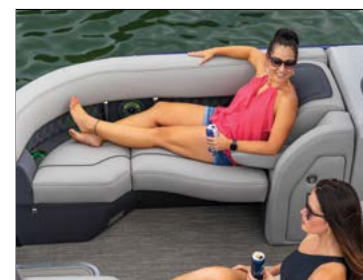

Furniture Styling

Reserve Shown In Marquesan