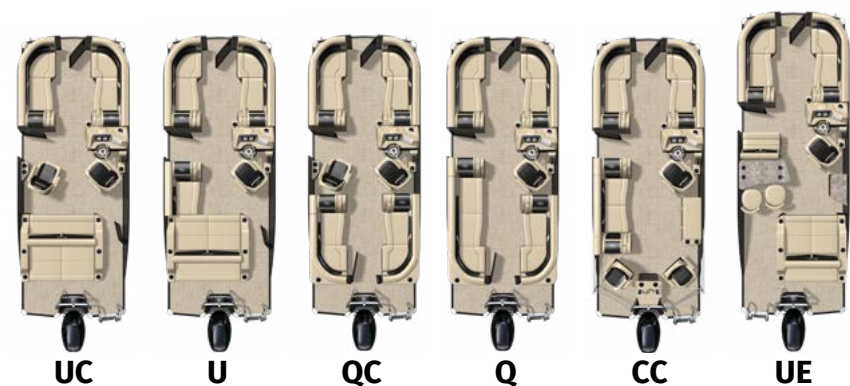

Cabrio

Affordable Elegance.

The perfect family staycation within the Barletta lineup. The newly renamed Cabrio touts the same high-end fit and finish, innovation and performance that Barletta is known for - but at a value driven price-point one step lower than the Corsa. Offering a wide variety of family friendly floorplans, including Barletta's fishing friendly Cast-n-Cruise floorplans, the Barletta Cabrio is the best value in its class.

COASTAL EDITION
AVAILABLE ON ALL MODELS
FOR SALTWATER PROTECTION

Barletta Boat Company, LLC reserves the right to make changes to product, product availability and/or product specifications at any time to any model without notice or obligation. Images may show optional equipment available at additional cost.

Specifications

	20	22	24
Pontoon Tube Length	20' 3"	22' 3"	24' 3"
Deck Length	21' 2"	23' 2"	25' 2"
Beam	8'6"	8'6"	8'6"
Max HP (2-Tube/3-Tube)	150/150	150/200	150/250
Person's Capacity (2-Tube/3-Tube)*	8/11	10/12	12/14
Fuel Capacity (2-Tube/3-Tube)	24/34	24/34	24/34
Available Floorplans	UC, U, QC, Q	UC, U, QC, Q, CC	UC, U, QC, Q, CC, UE

*Person's and Total Capacity Range is Dependent on Horsepower

Aria

Value-Driven Elegance.

Veteran or novice there's no better, value-driven way to join the family of the marine industry's premium pontoon boat brand. The Aria is Barletta, through and through - the most stylish, most comfortable, best riding boat in its class. More standards and the right options make the buying process simple. Backed by Barletta's industry-best warranty and customer experience team, and you have a winning combination that will provide years of care-free enjoyment.

COASTAL EDITION
AVAILABLE ON ALL MODELS
FOR SALTWATER PROTECTION