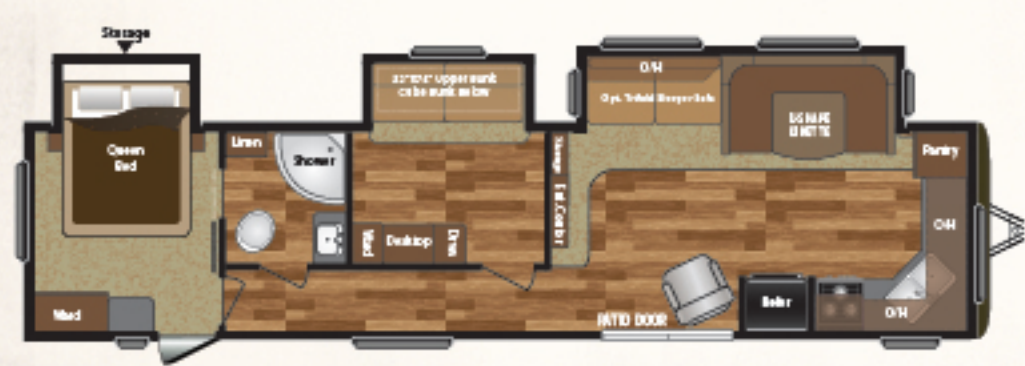

WEIGHT	CC	ITCH	LENGTH*	HEIGHT	FRESH WATER	WASTE WATER	GRAY WATER	LPG
9179	1821	1200	39' 11"	11' 4"	43	39	78	60

38FKTS