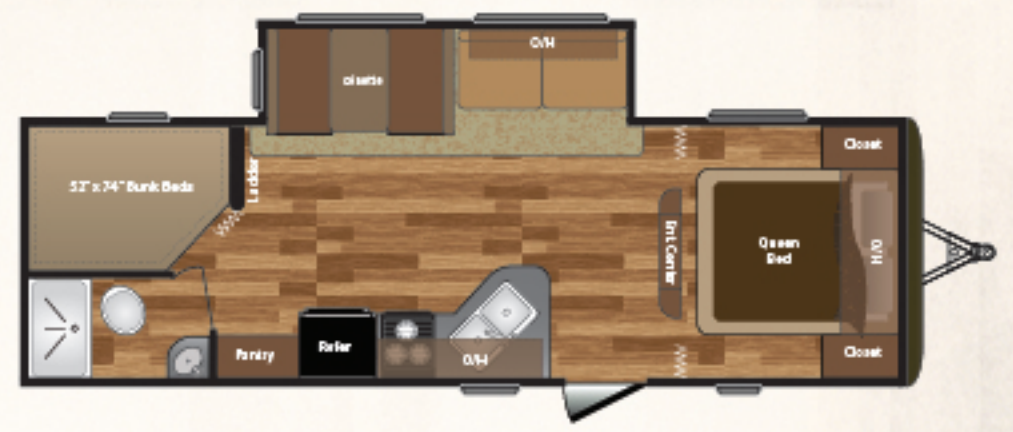

WEIGHT	CC	WTCN	LENGTH*	HEIGHT	FRESH WATER	WASTE WATER	GRAY WATER	LPG	26LHSWE
5752	1868	620	30' 0"	10' 3"	60	38	40	60	

HIDEOUT

LUXURY TRAILERS