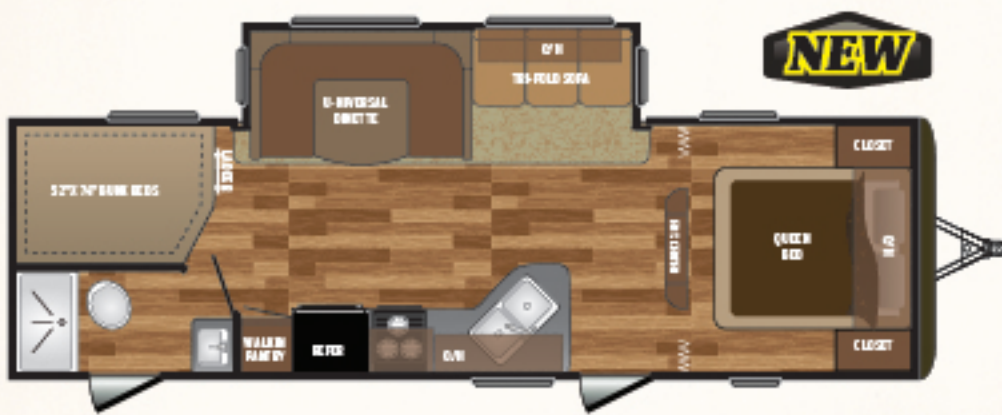

WEIGHT	CC	INCH	LENGTH*	HEIGHT	FRESH WATER	WASTE WATER	GRAY WATER	LPG	
6237	1437	674	31' 7"	11' 3"	60	38	38	60	27BHSWE