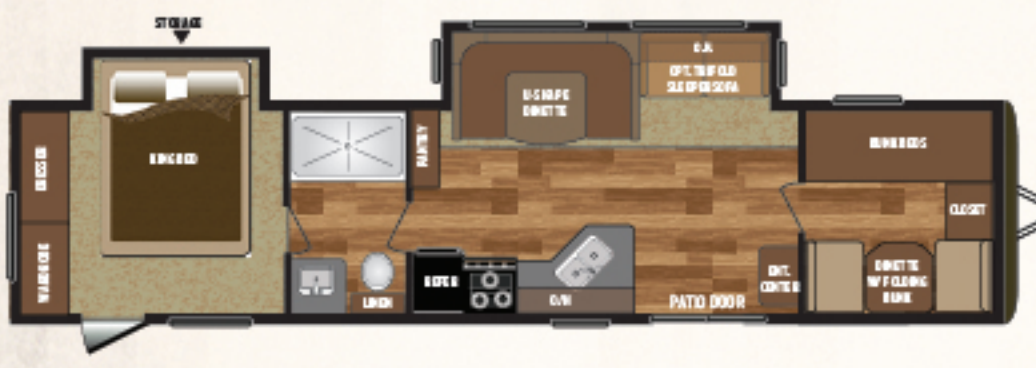

WEIGHT	CC	ITCH	LENGTH*	HEIGHT	FRESH WATER	WASTE WATER	GRAY WATER	LPG
8360	1610	1170	60	39' 11"	11' 2"	39	39	60

38BHDS