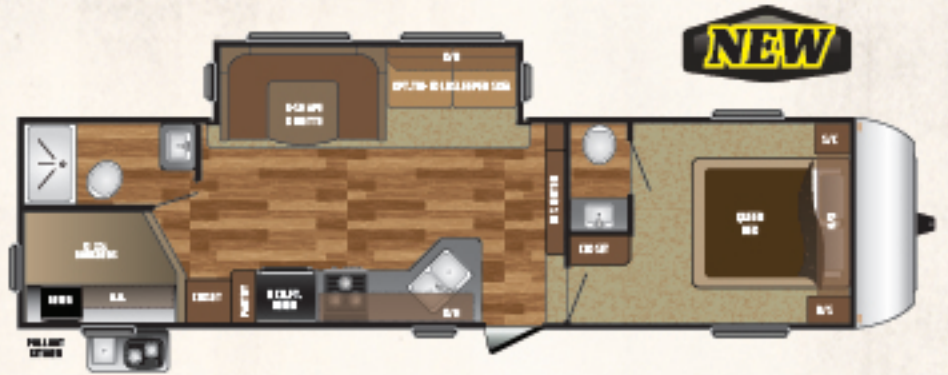

38FKTS

WEIGHT	CC	ITCH	LENGTH*	HEIGHT	FRESH WATER	WASTE WATER	GRAY WATER	LPG
9308	2052	1200	39' 11"	11' 4"	43	78	78	60

38FQTS

HIDEOUT FIFTH WHEEL

WEIGHT	CC	ITCH	LENGTH*	HEIGHT	FRESH WATER	WASTE WATER	GRAY WATER	LPG	
7670	2630	1440	30' 4"	11' 9"	43	39	69	60	276RLS