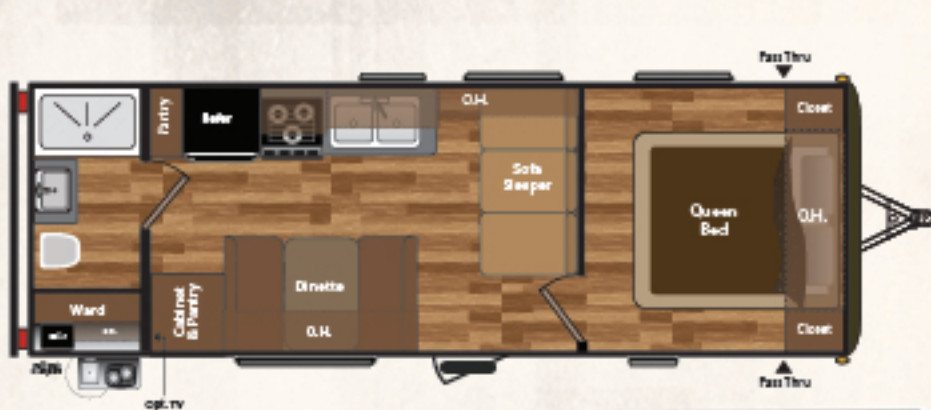

HIDEOUT WESTERN EDITION LUXURY TRAVEL TRAILER

WEIGHT	CC	INCH	LENGTH*	HEIGHT	FRESH WATER	WASTE WATER	GRAY WATER	LPG	
4789	2811	600	27' 5"	11' 0"	60	40	38	60	22RBWE