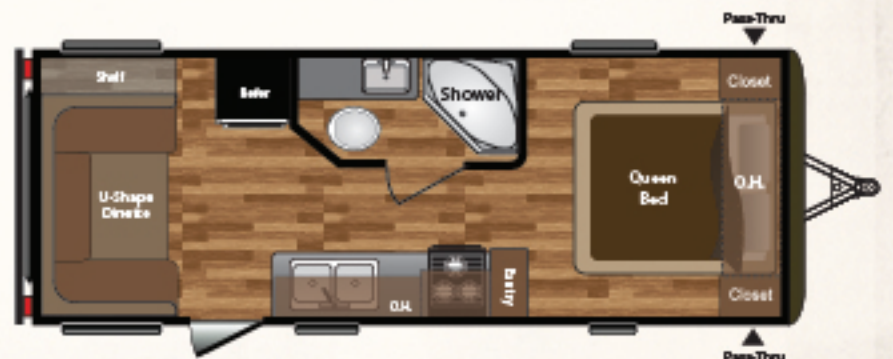

WEIGHT	CC	WTCN	LENGTH*	HEIGHT	FRESH WATER	WASTE WATER	GRAY WATER	LPG	21FQWE
4535	2465	514	26' 2"	11' 0"	60	38	40	60	

RIGHT FEATURES. RIGHT PRICE. RIGHT NOW.