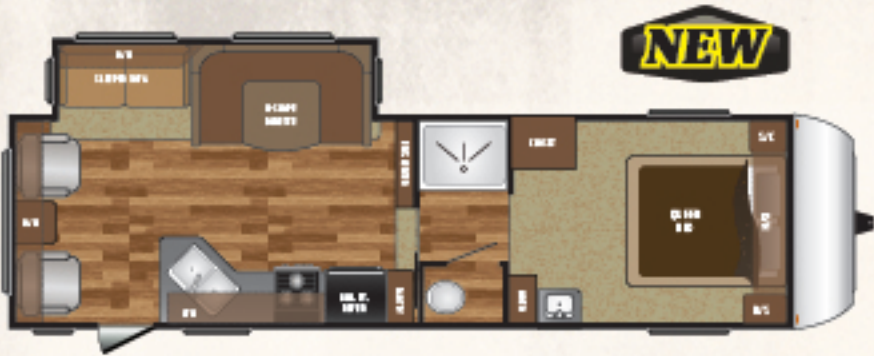

HIDEOUT FIFTH WHEEL

WEIGHT	CC	ITCH	LENGTH*	HEIGHT	FRESH WATER	WASTE WATER	GRAY WATER	LPG	
7670	2630	1440	30' 4"	11' 9"	43	39	69	60	276RLS