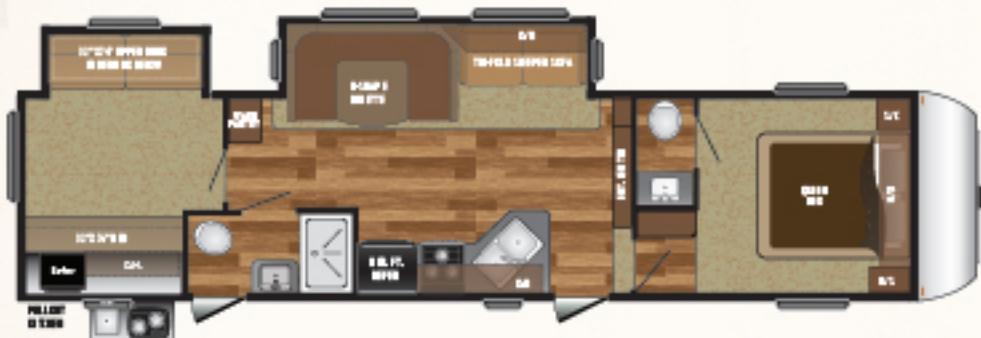

WEIGHT	CC	ITCH	LENGTH*	HEIGHT	FRESH WATER	WASTE WATER	GRAY WATER	LPG	
9062	2638	1820	35' 6"	11' 9"	43	39	78	60	308BHDS