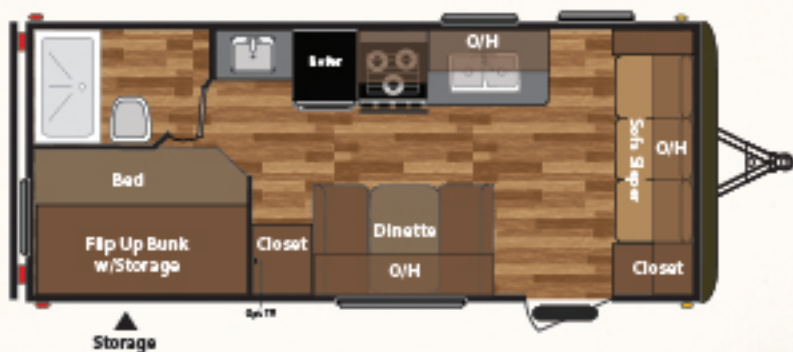

WEIGHT	CC	WTCN	LENGTH*	HEIGHT	FRESH WATER	WASTE WATER	GRAY WATER	LPG	19FLBWE
4106	2694	425	23' 0"	11' 0"	60	40	40	60