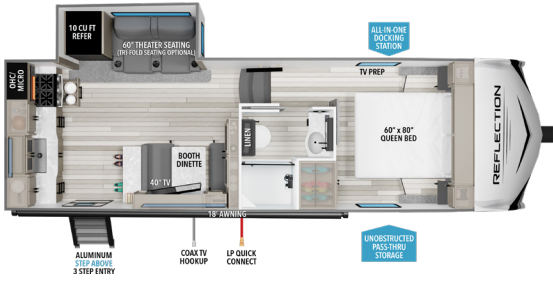

REFLECTION

100 SERIES

22RK

UVW¹ 7,000 HITCH¹ 1,130 LENGTH² 26' 11" HEIGHT³ 12' CAPACITY 55 78 39