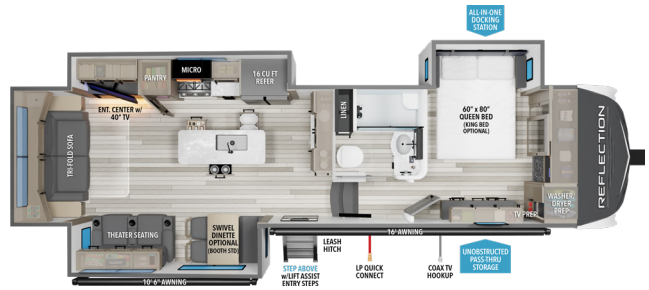

337RLS   UVW¹ **11,200**   HITCH¹ **2,300**   LENGTH² **35' 8"**   HEIGHT³ **12' 6"**   CAPACITY **74 87 47**