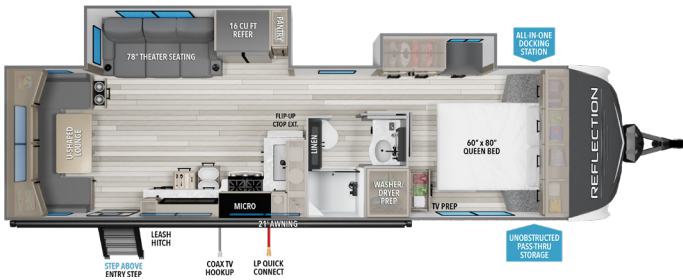

REFLECTION™

TRAVEL TRAILERS

296RDTs   U¹V¹W¹ **8,050**   HITCH¹ **1,045**   LENGTH² **33' 11"**   HEIGHT **11' 11"**   CAPACITY **54 86 43**