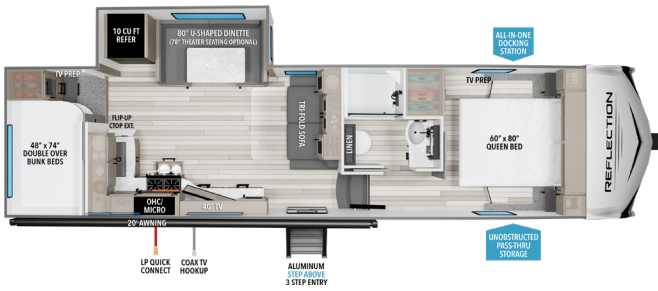

REFLECTION

100 SERIES

22RK

UVW¹ 7,000 HITCH¹ 1,130 LENGTH² 26' 11" HEIGHT³ 12' CAPACITY 55 78 39

24RL

UVW¹ TBD HITCH¹ TBD LENGTH² 31' HEIGHT³ 12' CAPACITY 55 78 39

27BH

UVW¹ 8,200 HITCH¹ 1,280 LENGTH² 32' 3" HEIGHT³ 12' 3" CAPACITY 55 78 39