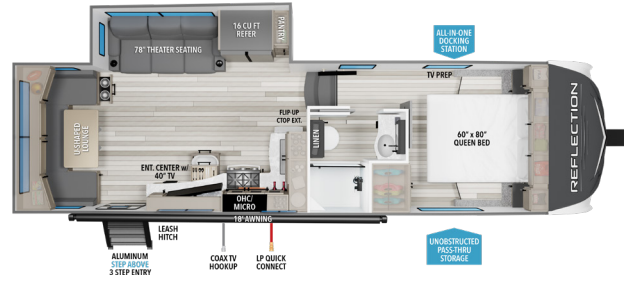

REFLECTION

150 SERIES

260RD

UVW¹ 8,000 HITCH¹ 1,230 LENGTH² 29' 9" HEIGHT³ 12' CAPACITY 55 71 39