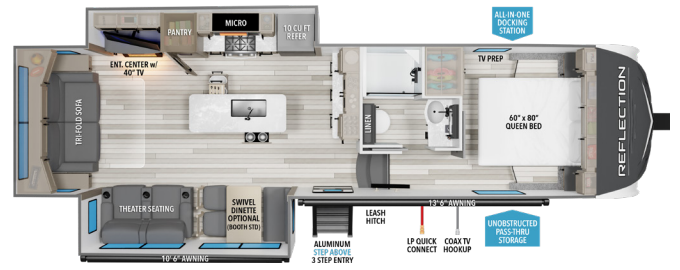

28RL

UVW¹ 8,400 HITCH¹ 1,348 LENGTH² 30' 11" HEIGHT³ 12' 3" CAPACITY 55 78 39

REFLECTION

150 SERIES

260RD

UVW¹ 8,000 HITCH¹ 1,230 LENGTH² 29' 9" HEIGHT³ 12' CAPACITY 55 71 39

270BN

UVW¹ 8,050 HITCH¹ 1,200 LENGTH² 29' 11" HEIGHT³ 12' CAPACITY 55 78 39