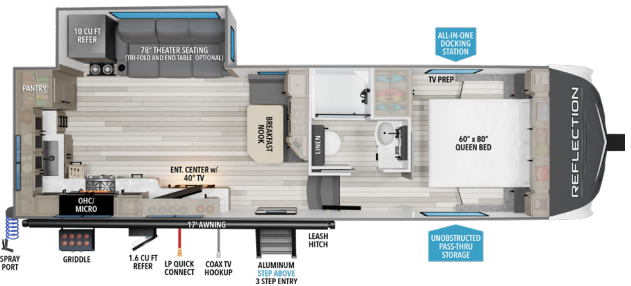

28RL

UVW¹ 8,400 HITCH¹ 1,348 LENGTH² 30' 11" HEIGHT³ 12' 3" CAPACITY 55 78 39

REFLECTION

150 SERIES

260RD

UVW¹ 8,000 HITCH¹ 1,230 LENGTH² 29' 9" HEIGHT³ 12' CAPACITY 55 71 39

270BN

UVW¹ 8,050 HITCH¹ 1,200 LENGTH² 29' 11" HEIGHT³ 12' CAPACITY 55 78 39