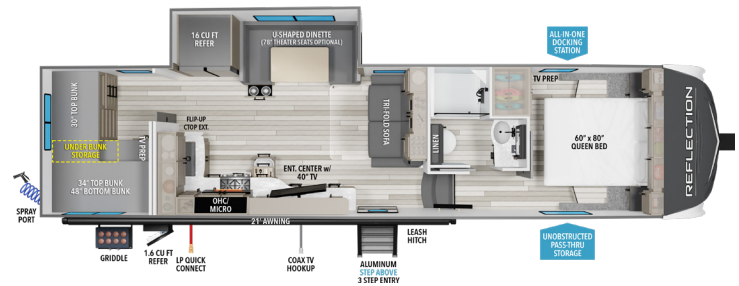

298BH

UVW¹ 9,050 HITCH¹ 1,450 LENGTH² 34' 9" HEIGHT³ 12' 3" CAPACITY 55 78 39

FOR MORE INFORMATION
SCAN THE QR CODE USING YOUR
MOBILE PHONE CAMERA APP

FOR MORE INFORMATION
SCAN THE QR CODE USING YOUR
MOBILE PHONE CAMERA APP

¹ Based on average weight of the standard build. ² Hitch to rear ³ Listed height does not include 2nd AC.

Because of our commitment to continuous product improvement, Grand Design Recreational Vehicles reserves the right to change components, standards, options, specifications, and materials without notice and at any time. Photos may show optional equipment which may not be included in the standard purchase price of the featured unit. Be sure to review current product details with your local dealer before purchasing.