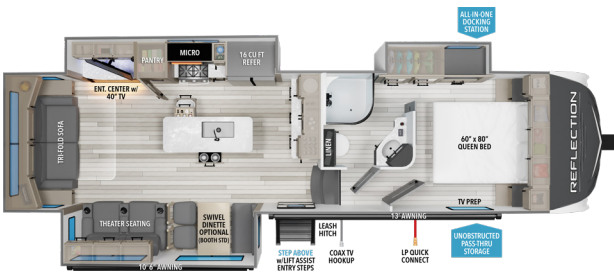

REFLECTION™

FIFTH WHEELS

303RLS   UVW¹ **10,100**   HITCH¹ **1,980**   LENGTH² **32' 9"**   HEIGHT³ **12' 3"**   CAPACITY **74 87 47**