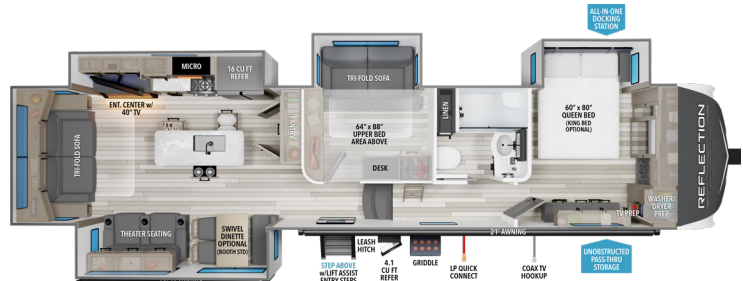

367BHS   UVW¹ **12,900**   HITCH¹ **2,550**   LENGTH² **41'**   HEIGHT³ **12' 8"**   CAPACITY **74 94 47**

FOR MORE INFORMATION
SCAN THE QR CODE USING YOUR
MOBILE PHONE CAMERA APP

¹ Based on average weight of the standard build. ² Hitch to rear ³ Listed height does not include 2nd AC.