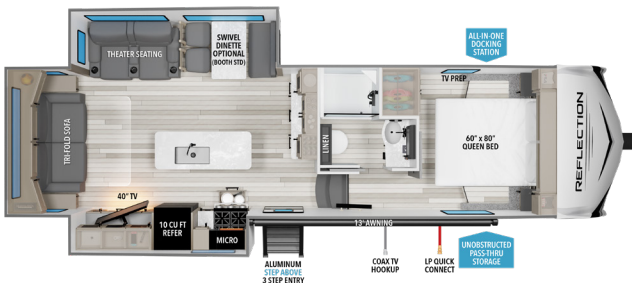

REFLECTION

100 SERIES

22RK

UVW¹ 7,000 HITCH¹ 1,130 LENGTH² 26' 11" HEIGHT³ 12' CAPACITY 55 78 39

24RL

UVW¹ TBD HITCH¹ TBD LENGTH² 31' HEIGHT³ 12' CAPACITY 55 78 39

27BH

UVW¹ 8,200 HITCH¹ 1,280 LENGTH² 32' 3" HEIGHT³ 12' 3" CAPACITY 55 78 39