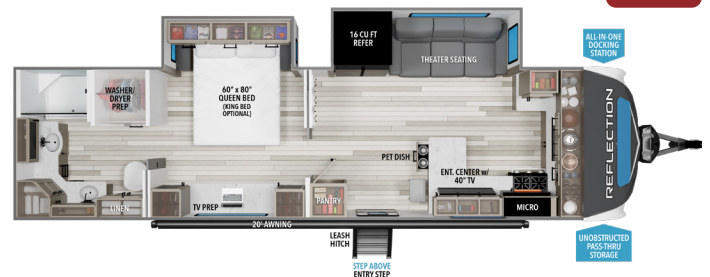

322FKTs   U¹V¹W¹ **TBD**   HITCH¹ **TBD**   LENGTH² **34' 4"**   HEIGHT **11' 11"**   CAPACITY **54 86 43**

NEW

FOR MORE INFORMATION
SCAN THE QR CODE USING YOUR
MOBILE PHONE CAMERA APP

¹ Based on average weight of the standard build. ² Hitch to rear

Because of our commitment to continuous product improvement, Grand Design Recreational Vehicles reserves the right to change components, standards, options, specifications, and materials without notice and at any time. Photos may show optional equipment which may not be included in the standard purchase price of the featured unit. Be sure to review current product details with your local dealer before purchasing.