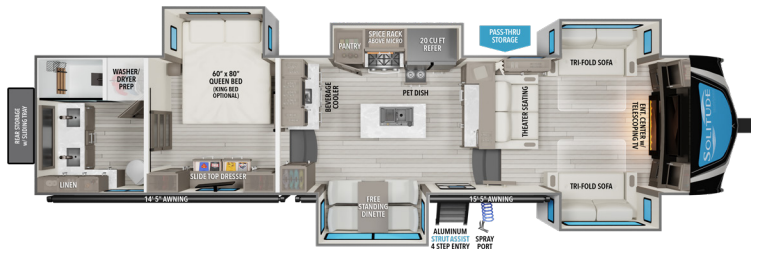

ANTI-LOCK BRAKING SYSTEM
Haul safer and smarter

TIRE PRESSURE MONITOR SENSORS
Haul safer and smarter

310GK U¹V¹W¹ HITCH¹ GVWR LENGTH² HEIGHT³ CAPACITY
 12,100 2,350 15,000 34' 11" 13' 5" 81 106 53

382WB U¹V¹W¹ HITCH¹ GVWR LENGTH² HEIGHT³ CAPACITY
 14,866 3,052 18,000 41' 4" 13' 5" 81 106 53

370DV U¹V¹W¹ HITCH¹ GVWR LENGTH² HEIGHT³ CAPACITY
 13,600 2,484 18,000 37' 10" 13' 5" 81 106 53

390RK U¹V¹W¹ HITCH¹ GVWR LENGTH² HEIGHT³ CAPACITY
 14,562 2,794 18,000 42' 5" 13' 5" 81 106 53

376RD U¹V¹W¹ HITCH¹ GVWR LENGTH² HEIGHT³ CAPACITY
 15,180 3,050 18,000 42' 5" 13' 5" 81 106 53