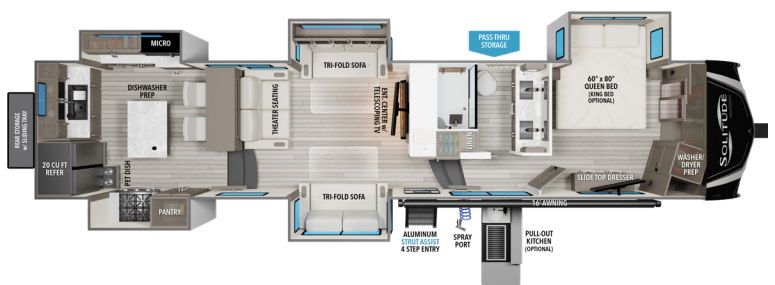

ANTI-LOCK BRAKING SYSTEM
Haul safer and smarter

TIRE PRESSURE MONITOR SENSORS
Haul safer and smarter

310GK U¹V¹W¹ HITCH¹ GVWR LENGTH² HEIGHT³ CAPACITY
 12,100 2,350 15,000 34' 11" 13' 5" 81 106 53

382WB U¹V¹W¹ HITCH¹ GVWR LENGTH² HEIGHT³ CAPACITY
 14,866 3,052 18,000 41' 4" 13' 5" 81 106 53

370DV U¹V¹W¹ HITCH¹ GVWR LENGTH² HEIGHT³ CAPACITY
 13,600 2,484 18,000 37' 10" 13' 5" 81 106 53

390RK U¹V¹W¹ HITCH¹ GVWR LENGTH² HEIGHT³ CAPACITY
 14,562 2,794 18,000 42' 5" 13' 5" 81 106 53

376RD U¹V¹W¹ HITCH¹ GVWR LENGTH² HEIGHT³ CAPACITY
 15,180 3,050 18,000 42' 5" 13' 5" 81 106 53