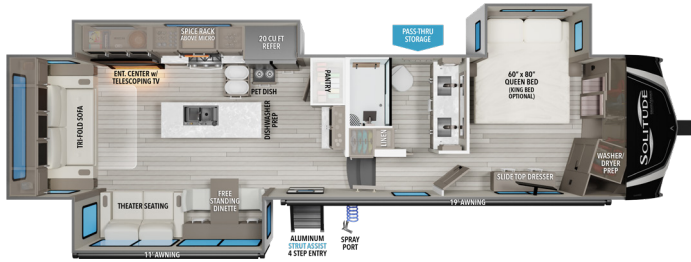

ANTI-LOCK BRAKING SYSTEM
Haul safer and smarter

TIRE PRESSURE MONITOR SENSORS
Haul safer and smarter

310GK U¹V¹W¹ HITCH¹ GVWR LENGTH² HEIGHT³ CAPACITY
 12,100 2,350 15,000 34' 11" 13' 5" 81 106 53

382WB U¹V¹W¹ HITCH¹ GVWR LENGTH² HEIGHT³ CAPACITY
 14,866 3,052 18,000 41' 4" 13' 5" 81 106 53

370DV U¹V¹W¹ HITCH¹ GVWR LENGTH² HEIGHT³ CAPACITY
 13,600 2,484 18,000 37' 10" 13' 5" 81 106 53

390RK U¹V¹W¹ HITCH¹ GVWR LENGTH² HEIGHT³ CAPACITY
 14,562 2,794 18,000 42' 5" 13' 5" 81 106 53

376RD U¹V¹W¹ HITCH¹ GVWR LENGTH² HEIGHT³ CAPACITY
 15,180 3,050 18,000 42' 5" 13' 5" 81 106 53