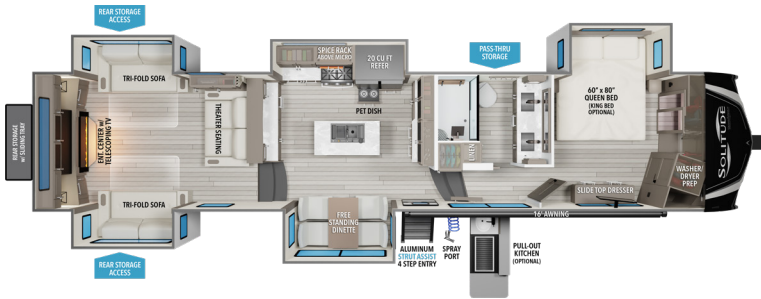

ANTI-LOCK BRAKING SYSTEM
Haul safer and smarter

TIRE PRESSURE MONITOR SENSORS
Haul safer and smarter

310GK U¹V¹W¹ HITCH¹ GVWR LENGTH² HEIGHT³ CAPACITY
 12,100 2,350 15,000 34' 11" 13' 5" 81 106 53

382WB U¹V¹W¹ HITCH¹ GVWR LENGTH² HEIGHT³ CAPACITY
 14,866 3,052 18,000 41' 4" 13' 5" 81 106 53

370DV U¹V¹W¹ HITCH¹ GVWR LENGTH² HEIGHT³ CAPACITY
 13,600 2,484 18,000 37' 10" 13' 5" 81 106 53

390RK U¹V¹W¹ HITCH¹ GVWR LENGTH² HEIGHT³ CAPACITY
 14,562 2,794 18,000 42' 5" 13' 5" 81 106 53

376RD U¹V¹W¹ HITCH¹ GVWR LENGTH² HEIGHT³ CAPACITY
 15,180 3,050 18,000 42' 5" 13' 5" 81 106 53