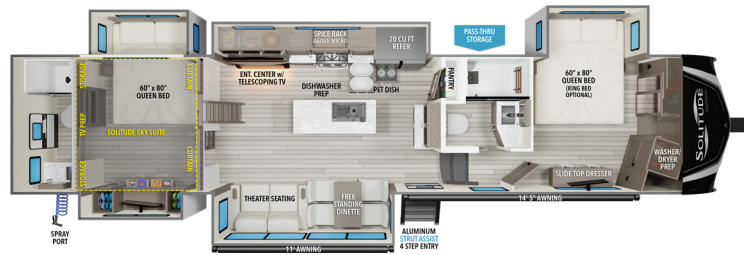

370DV U¹V¹W¹ HITCH¹ GVWR LENGTH² HEIGHT³ CAPACITY
 13,600 2,484 18,000 37' 10" 13' 5" 81 106 53

390RK U¹V¹W¹ HITCH¹ GVWR LENGTH² HEIGHT³ CAPACITY
 14,562 2,794 18,000 42' 5" 13' 5" 81 106 53

376RD U¹V¹W¹ HITCH¹ GVWR LENGTH² HEIGHT³ CAPACITY
 15,180 3,050 18,000 42' 5" 13' 5" 81 106 53