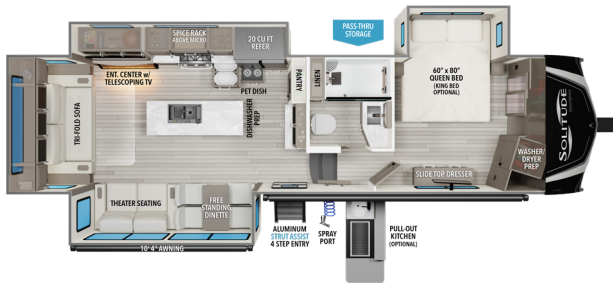

ANTI-LOCK BRAKING SYSTEM
Haul safer and smarter

TIRE PRESSURE MONITOR SENSORS
Haul safer and smarter

310GK U¹V¹W¹ HITCH¹ GVWR LENGTH² HEIGHT³ CAPACITY
 12,100 2,350 15,000 34' 11" 13' 5" 81 106 53

382WB U¹V¹W¹ HITCH¹ GVWR LENGTH² HEIGHT³ CAPACITY
 14,866 3,052 18,000 41' 4" 13' 5" 81 106 53

370DV U¹V¹W¹ HITCH¹ GVWR LENGTH² HEIGHT³ CAPACITY
 13,600 2,484 18,000 37' 10" 13' 5" 81 106 53

390RK U¹V¹W¹ HITCH¹ GVWR LENGTH² HEIGHT³ CAPACITY
 14,562 2,794 18,000 42' 5" 13' 5" 81 106 53

376RD U¹V¹W¹ HITCH¹ GVWR LENGTH² HEIGHT³ CAPACITY
 15,180 3,050 18,000 42' 5" 13' 5" 81 106 53