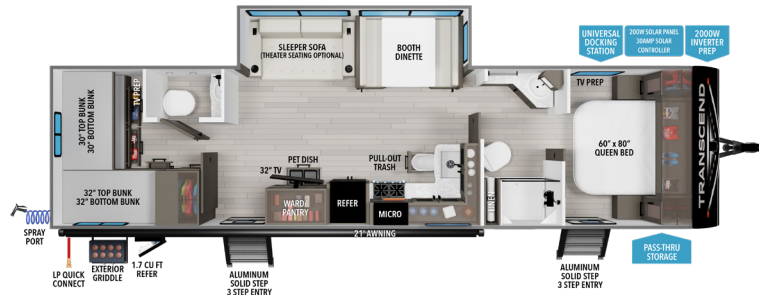

305BHT

UVW¹ **7,735** HITCH¹ **776** LENGTH² **36' 11"** HEIGHT **11'** CAPACITY **56 78 39**