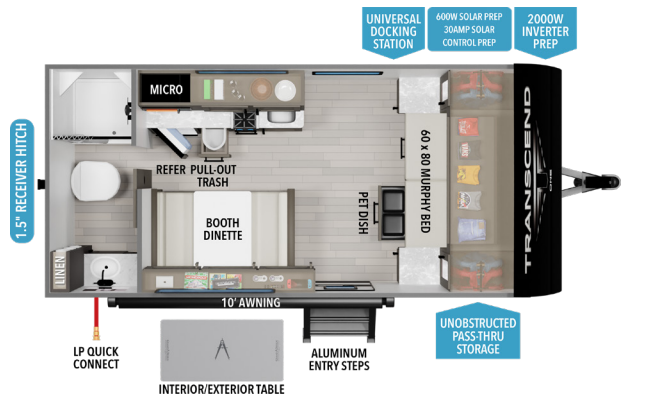

TRANSCEND™ ONE

	UVW ¹	HITCH ²	LENGTH ²	HEIGHT	CAPACITY
151BH	3,550	490	19' 8"	10' 3"	37 37 37

	UVW ¹	HITCH ²	LENGTH ²	HEIGHT	CAPACITY
151RB	3,600	490	19' 8"	10' 3"	37 37 37

NEW

	UVW ¹	HITCH ²	LENGTH ²	HEIGHT	CAPACITY
161BH	TBD	TBD	0' 0"	0' 0"	0 0 0