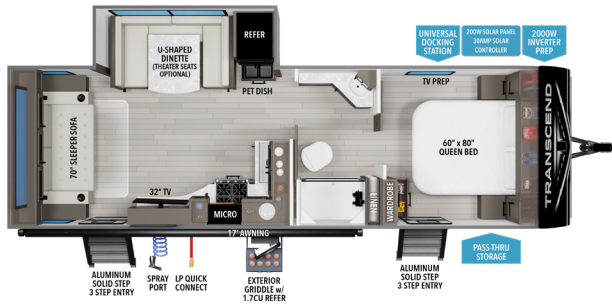

TRANSCEND™

245RLT

UVW¹ **6,456** HITCH¹ **668** LENGTH² **30' 8"** HEIGHT **11'** CAPACITY **56 78 39**