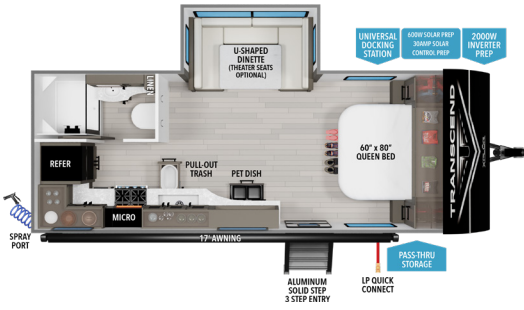

TRANSCEND™ XPLÖR

20MKX   UVW¹   HITCH¹   LENGTH²   HEIGHT   CAPACITY
5,397   **517**   **24' 11"**   **11'**   **56 39 39**