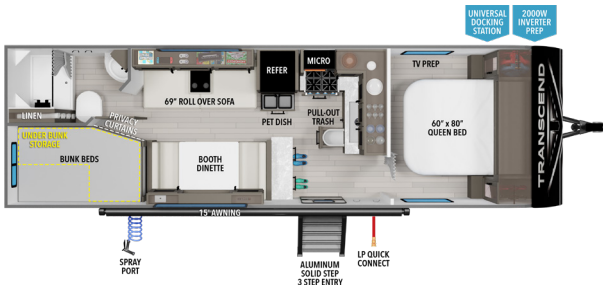

24BHX   UVW¹   HITCH¹   LENGTH²   HEIGHT   CAPACITY
5,756   **583**   **29' 11"**   **11'**   **56 78 39**

FOR MORE INFORMATION
SCAN THE QR CODE USING YOUR
MOBILE PHONE CAMERA APP

¹ Based on average weight of the standard build. ² Hitch to rear