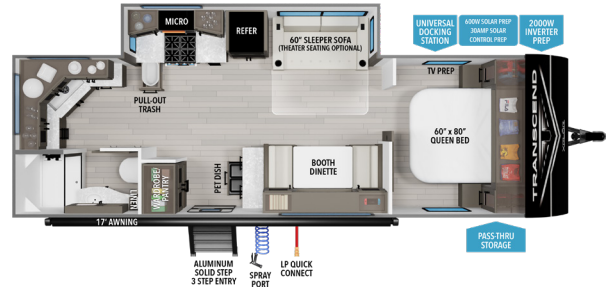

25MLX   UVW¹   HITCH¹   LENGTH²   HEIGHT   CAPACITY
6,335   **630**   **29' 9"**   **11'**   **56 57 39**