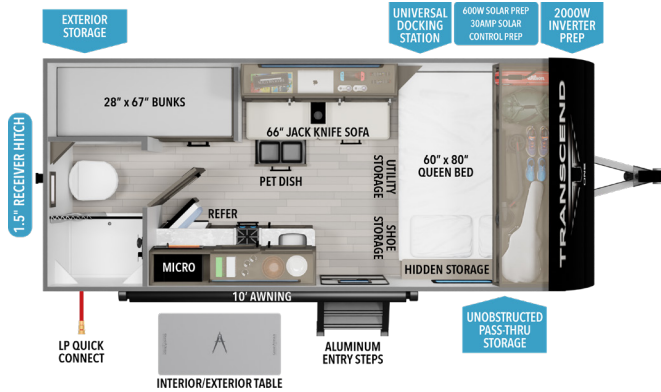

TRANSCEND™ ONE

	UVW ¹	HITCH ²	LENGTH ²	HEIGHT	CAPACITY
151BH	3,550	490	19' 8"	10' 3"	37 37 37

	UVW ¹	HITCH ²	LENGTH ²	HEIGHT	CAPACITY
151RB	3,600	490	19' 8"	10' 3"	37 37 37

NEW

	UVW ¹	HITCH ²	LENGTH ²	HEIGHT	CAPACITY
161BH	TBD	TBD	0' 0"	0' 0"	0 0 0