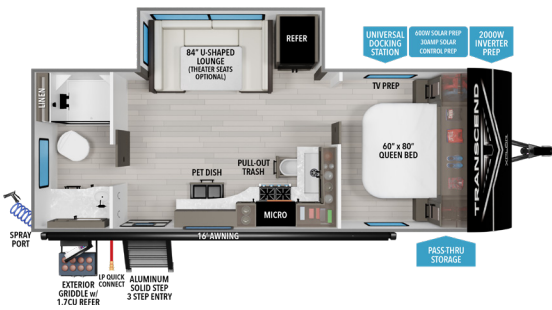

22RBX   UVW¹   HITCH¹   LENGTH²   HEIGHT   CAPACITY
5,749   **537**   **26' 10"**   **11'**   **56 78 39**