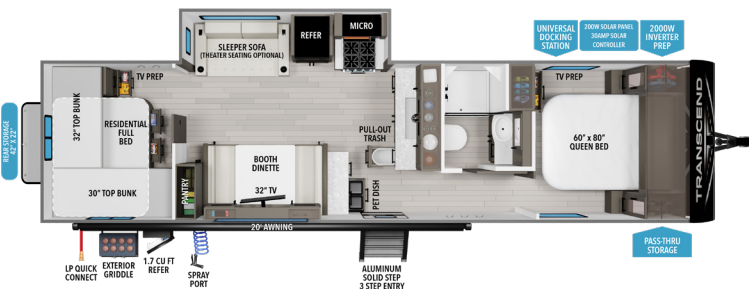

295QBT

UVW¹ **7,383** HITCH¹ **803** LENGTH² **35' 11"** HEIGHT **11'** CAPACITY **56 78 39**