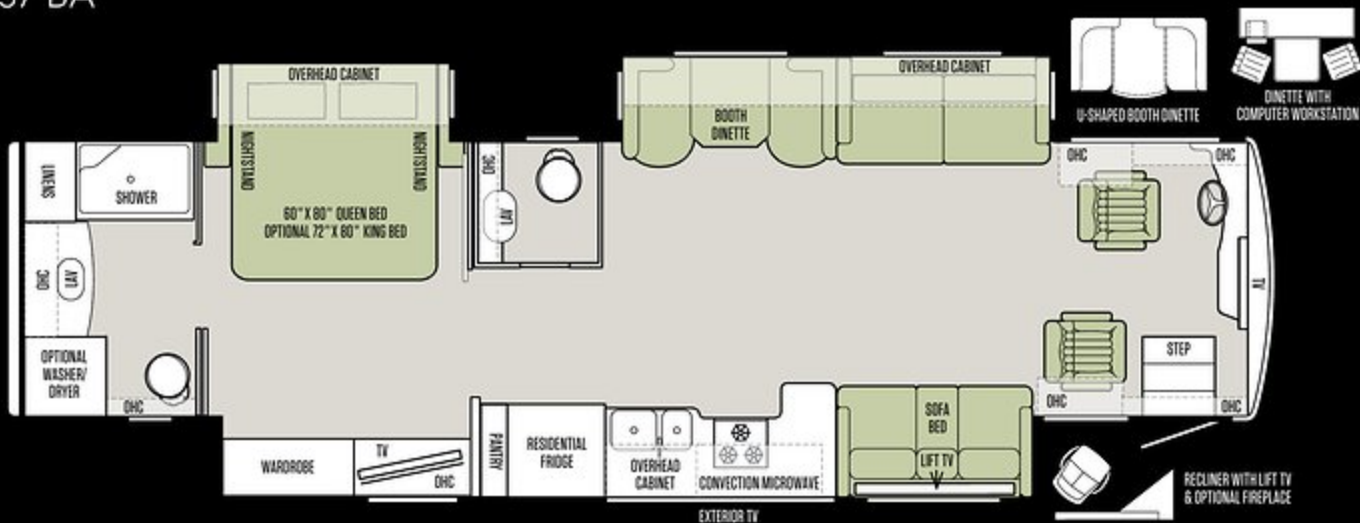

DINETTE

LIVING AREA

SOFA BED

All interiors shown are 37 BA with Amber Glazed Cabinets and Batik Interior. To learn more about all of our décor and floor plan options, visit tiffinmotorhomes.com.

The cool brightness of LED lighting illuminates interiors, using a fraction of the energy of incandescent bulbs to preserve the coach's battery life.

KITCHEN COOKTOP AND GALLEY WINDOW

KITCHEN SINK

FLOOR PLANS

33 AA

37 BA

All options may not be available in every model. Because of progressive improvements, specifications, standard and optional equipment are subject to change without notice or obligation. For a complete and up-to-date list of available options and specifications, visit tiffinmotorhomes.com