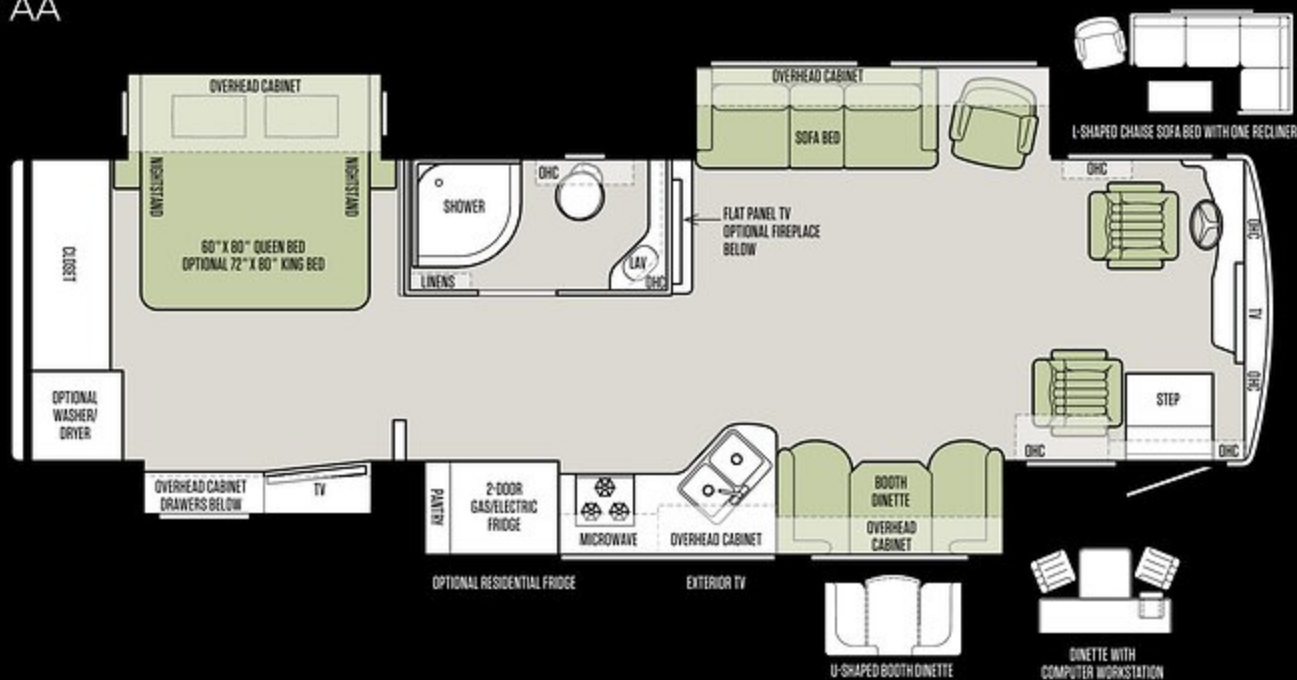

DINETTE

LIVING AREA

SOFA BED

All interiors shown are 37 BA with Amber Glazed Cabinets and Batik Interior. To learn more about all of our décor and floor plan options, visit tiffinmotorhomes.com.

The cool brightness of LED lighting illuminates interiors, using a fraction of the energy of incandescent bulbs to preserve the coach's battery life.

KITCHEN COOKTOP AND GALLEY WINDOW

KITCHEN SINK

FLOOR PLANS

33 AA

37 BA

All options may not be available in every model. Because of progressive improvements, specifications, standard and optional equipment are subject to change without notice or obligation. For a complete and up-to-date list of available options and specifications, visit tiffinmotorhomes.com

The design of every Tiffin floor plan must meet four essential criteria:
Maximum space. Optimal organization. Relaxation plus. Elegant atmosphere.
MORE plans offer your family the most comfortable layout for life on the road.