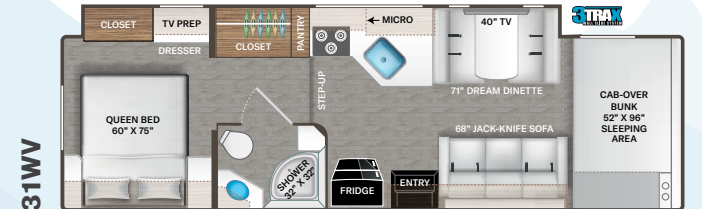

FOUR WINDS

Option Available on Select Floor Plans: