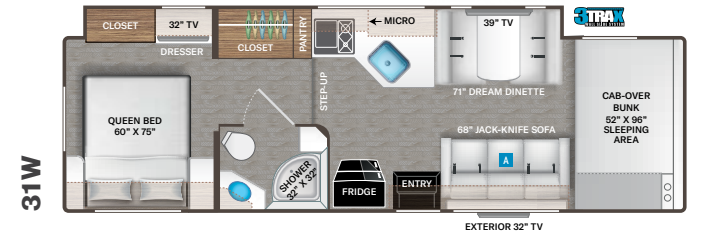

FOUR WINDS

Option Available on Select Floor Plans: