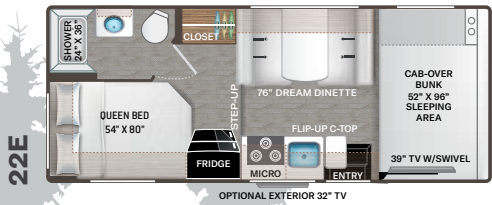

FOUR WINDS

Option Available on Select Floor Plans: