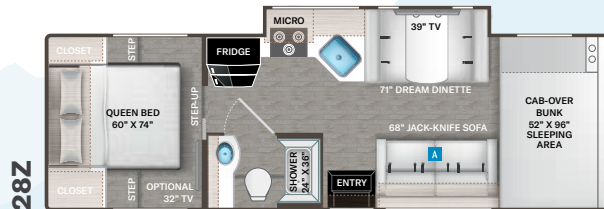

FOUR WINDS

Option Available on Select Floor Plans: