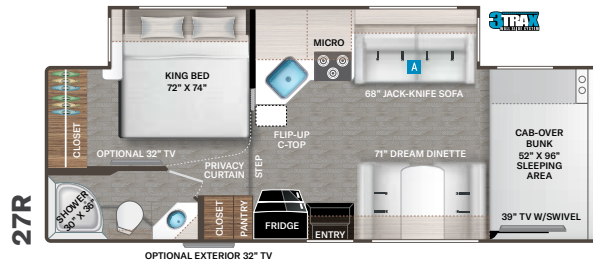

FOUR WINDS

Option Available on Select Floor Plans: