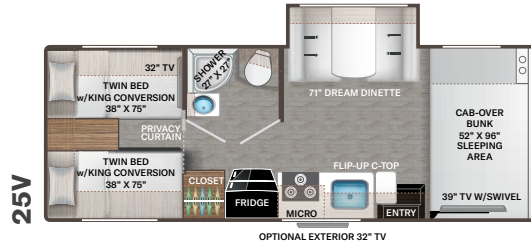

FOUR WINDS

Option Available on Select Floor Plans: