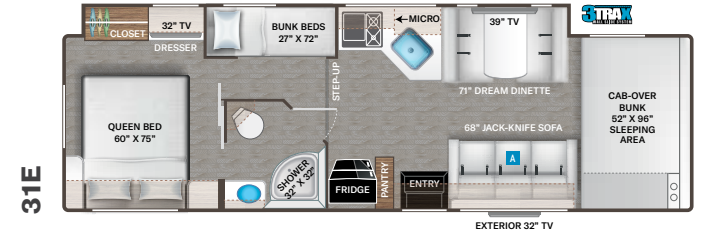

FOUR WINDS

Option Available on Select Floor Plans: