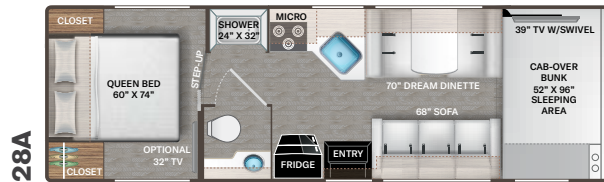

FOUR WINDS

Option Available on Select Floor Plans: