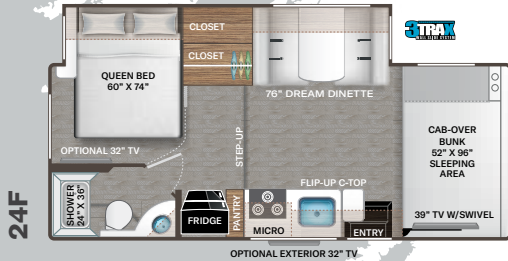

FOUR WINDS

Option Available on Select Floor Plans: