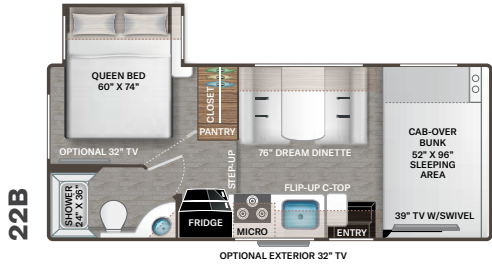

FOUR WINDS

Option Available on Select Floor Plans: