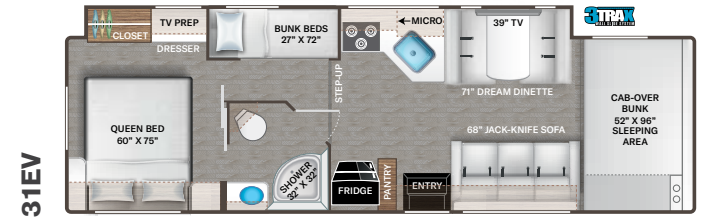

FOUR WINDS

Option Available on Select Floor Plans: