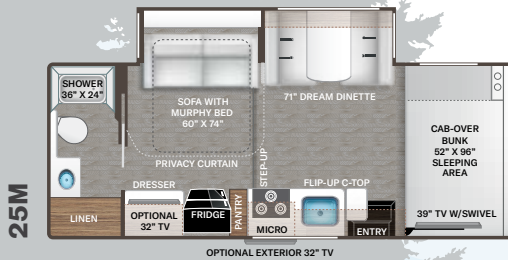

FOUR WINDS

Option Available on Select Floor Plans: