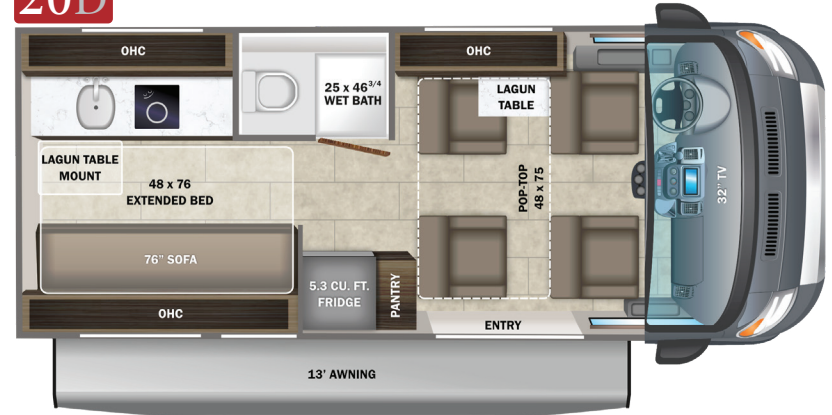

20A

20D

20T

INTERIOR DÉCOR
Autumn

EXTERIOR SELECTIONS