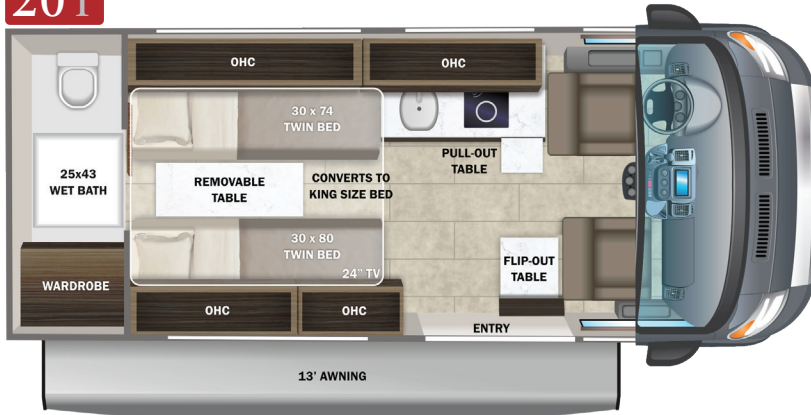

20A

20D

20T

INTERIOR DÉCOR
Autumn

EXTERIOR SELECTIONS