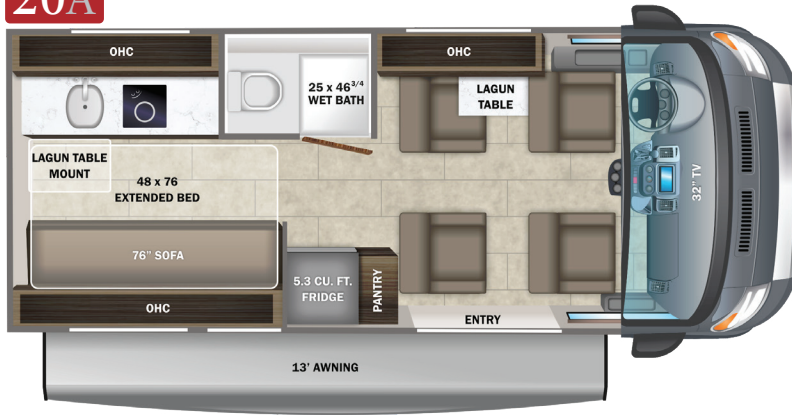

20A

20D

20T

INTERIOR DÉCOR
Autumn

EXTERIOR SELECTIONS