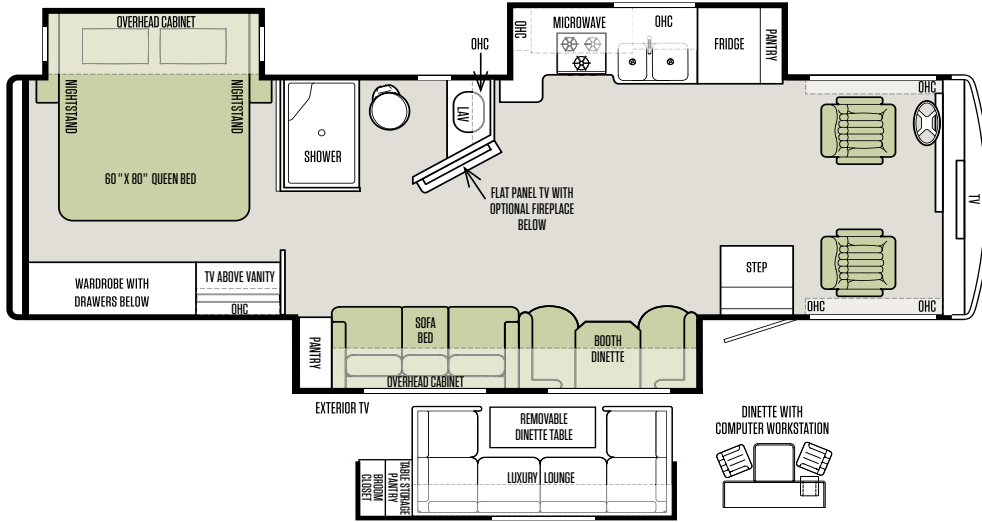

2018

ALLEGRO®

MADE TO MOVE YOU

TIFFIN
MOTORHOMES

SHOWN 36 LA FLOOR PLAN WITH AMBER GLAZED CABINETS & WALNUT INTERIOR (OPTIONAL DINETTE WITH COMPUTER WORKSTATION)

MORE SMILES PER MILE.

Now in its 45th year of production, the 2018 Tiffin Allegro has earned its stellar reputation. This coach surpasses industry averages in design, reliability, quality, warranty, and parts support. Not to mention it's our most affordable model.

Thoughtful in every detail
and in every dimension.

31 MA

32 SA

Note: If optional furniture combinations are selected, window locations may vary from diagram shown.

FLOOR PLANS

The design of every Tiffin floor plan must meet four essential criteria:
Maximum space. **Optimal organization.** **Relaxation plus.** **Elegant atmosphere.**
MORE plans offer your family the most comfortable layout for life on the road.