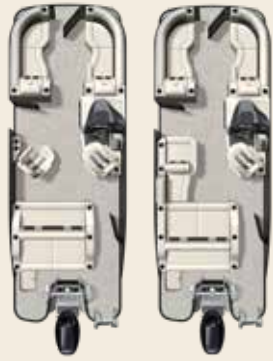

LUSSO

ULTRA-LOUNGE

23UC 23U

Available as L23U, L23UA, L23UC, L23UCA, L25U, L25UA, L25UC, L25UCA