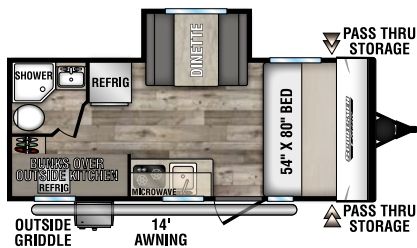

170MB
UWV - 2,870 | Exterior Length - 22' | Sleeps - 3

180BH
UWV - 2,690 | Exterior Length - 21' 5" | Sleeps - 4

180RBT
UWV - 3,370 | Exterior Length - 21' 9" | Sleeps - 8

180TH TOY HAULER UWV - 3,260 | Exterior Length - 21' 8" | Sleeps - 4

181BH UWV - 2,980 | Exterior Length - 21' 5" | Sleeps - 5

191BHK
UWV - 3,420 | Exterior Length - 22' 1" | Sleeps - 5

Dealer:

985 N 900 W SHIPSEWANA, IN 46565

E: KZ@KZ-RV.COM

WWW.KZ-RV.COM

Due to continual research and advances, manufacturer reserves the right to change specifications, design, price and equipment without notice, and assumes no responsibility for any error in this literature. Some items shown are not included as standard or optional equipment.