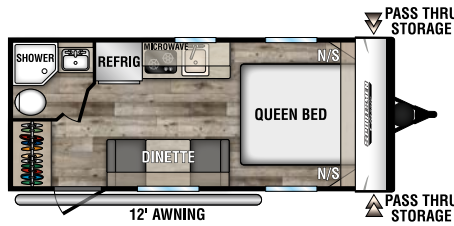

NOTE: Options and packages can be found on the website

130RB
UWV - 2,240 | Exterior Length - 16' 9" | Sleeps - 2

160QB
UWV - 2,900 | Exterior Length - 22' | Sleeps - 3

160RBT
UWV - 2,740 | Exterior Length - 19' 2" | Sleeps - 6