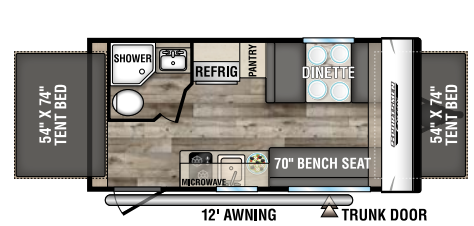

NOTE: Options and packages can be found on the website

130RB
UWV - 2,240 | Exterior Length - 16' 9" | Sleeps - 2

160QB
UWV - 2,900 | Exterior Length - 22' | Sleeps - 3

160RBT
UWV - 2,740 | Exterior Length - 19' 2" | Sleeps - 6