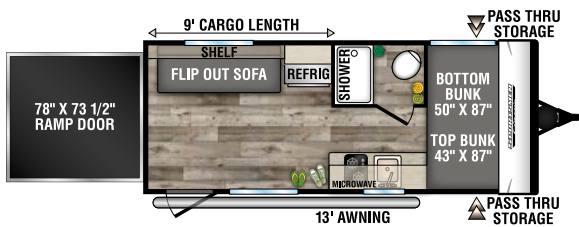

180TH TOY HAULER UWV - 3,260 | Exterior Length - 21' 8" | Sleeps - 4