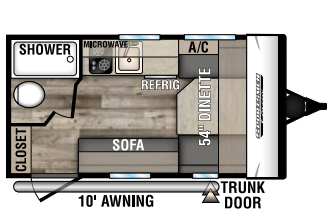

2022 SPORTSMEN CLASSIC TRAVEL TRAILERS

STANDARDS

- KZ Exclusive Tough Shield .030 Exterior Metal
- R-7 Insulation
- Front Diamond Plate
- Tinted Windows
- Radial Tires
- Self-Adjust Electric Brakes
- Rear Bumper w/Sewer Hose Storage
- Digital TV Antenna
- Cable Hookup
- City Water Fill
- 12V Converter w/Charger
- LP Tank
- 2-Burner Range
- Microwave
- 8 CU FT 12 V Refrigerator (N/A 130RB)
- Single-Bowl Sink
- 6-Gallon LP DSI Water Heater
- Amish-Crafted Rail Style Cabinet Doors w/Modern Handles
- Overhead Cabinets
- LED Interior Lights
- Shower & Toilet
- Tank Monitor Panel

NOTE: Options and packages can be found on the website

130RB
UWV - 2,240 | Exterior Length - 16' 9" | Sleeps - 2