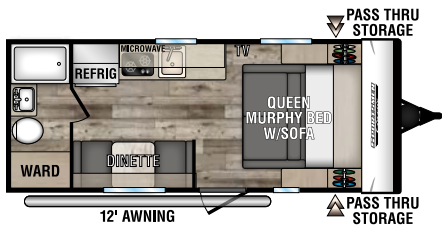

NOTE: Options and packages can be found on the website

130RB
UWV - 2,240 | Exterior Length - 16' 9" | Sleeps - 2

160QB
UWV - 2,900 | Exterior Length - 22' | Sleeps - 3

160RBT
UWV - 2,740 | Exterior Length - 19' 2" | Sleeps - 6