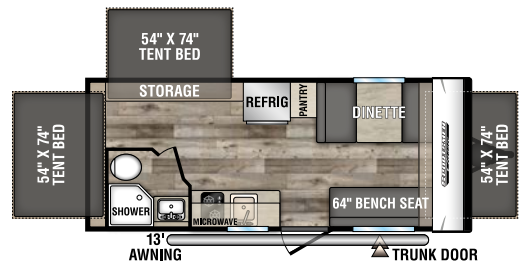

NOTE: Options and packages can be found on the website

130RB
UWV - 2,240 | Exterior Length - 16' 9" | Sleeps - 2

160QB
UWV - 2,900 | Exterior Length - 22' | Sleeps - 3

160RBT
UWV - 2,740 | Exterior Length - 19' 2" | Sleeps - 6

170MB
UWV - 2,870 | Exterior Length - 22' | Sleeps - 3

180BH
UWV - 2,690 | Exterior Length - 21' 5" | Sleeps - 4

180RBT
UWV - 3,370 | Exterior Length - 21' 9" | Sleeps - 8

180TH TOY HAULER UWV - 3,260 | Exterior Length - 21' 8" | Sleeps - 4