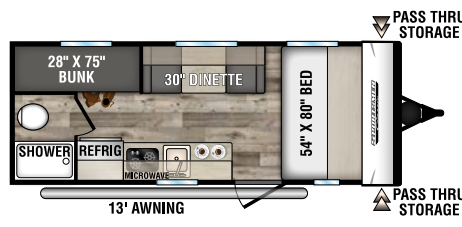

NOTE: Options and packages can be found on the website

130RB
UWV - 2,240 | Exterior Length - 16' 9" | Sleeps - 2

160QB
UWV - 2,900 | Exterior Length - 22' | Sleeps - 3

160RBT
UWV - 2,740 | Exterior Length - 19' 2" | Sleeps - 6

170MB
UWV - 2,870 | Exterior Length - 22' | Sleeps - 3

180BH
UWV - 2,690 | Exterior Length - 21' 5" | Sleeps - 4

180RBT
UWV - 3,370 | Exterior Length - 21' 9" | Sleeps - 8

180TH TOY HAULER UWV - 3,260 | Exterior Length - 21' 8" | Sleeps - 4