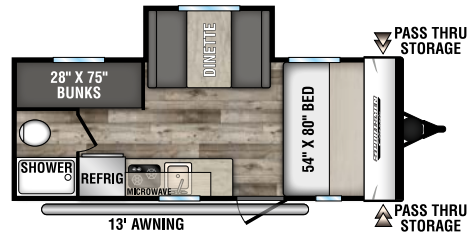

NOTE: Options and packages can be found on the website

130RB
UWV - 2,240 | Exterior Length - 16' 9" | Sleeps - 2

160QB
UWV - 2,900 | Exterior Length - 22' | Sleeps - 3

160RBT
UWV - 2,740 | Exterior Length - 19' 2" | Sleeps - 6

170MB
UWV - 2,870 | Exterior Length - 22' | Sleeps - 3

180BH
UWV - 2,690 | Exterior Length - 21' 5" | Sleeps - 4

180RBT
UWV - 3,370 | Exterior Length - 21' 9" | Sleeps - 8

180TH TOY HAULER UWV - 3,260 | Exterior Length - 21' 8" | Sleeps - 4

181BH UWV - 2,980 | Exterior Length - 21' 5" | Sleeps - 5

191BHK
UWV - 3,420 | Exterior Length - 22' 1" | Sleeps - 5

Dealer:

985 N 900 W SHIPSEWANA, IN 46565

E: KZ@KZ-RV.COM

WWW.KZ-RV.COM

Due to continual research and advances, manufacturer reserves the right to change specifications, design, price and equipment without notice, and assumes no responsibility for any error in this literature. Some items shown are not included as standard or optional equipment.