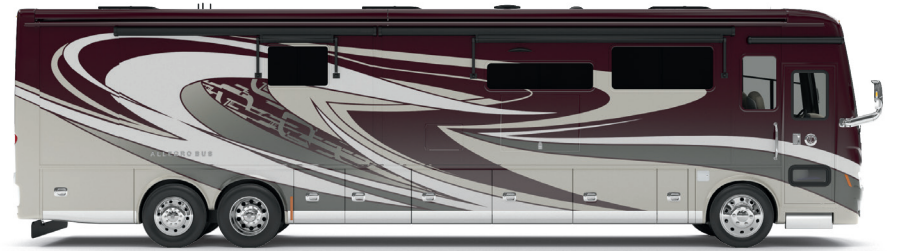

CLASS-A

ALLEGRO BUS

45 OPP with G11 White Mahogany

2022 ALLEGRO BUS

PERFECTLY PREPARED FOR TAKE-OFF.

Move ahead in more ways than one. In the new 2022 Allegro Bus. One of our most advanced coaches ever. Comfort and elegance blend seamlessly with breakthrough technology, taking all your travels to the next level. Its PowerGlide Chassis ensures a smooth ride, while the standard OnGuard ACTIVE package, with Advanced Emergency Braking System and Adaptive Cruise Control make every mile safer. Then, once you've arrived, it's time to enjoy the rich complement of upscale amenities. The new MY22 MIRA app puts control of most of your coach's systems in the palm of your hand, right on your smart phone. Abundant living space, four HDTVs—including one outside—with a sound bar in the living area and outside, an integrated Spyder Multiplex System, and handcrafted cabinetry are all standard. The kitchen, replete with high-end appliances, expansive counter and storage space makes meal prep easy. Outstanding towing capacity and generous cargo space for your gear round out this exceptionally capable and comfortable coach. The new 2022 Bus.

GENERATION 10

G10 CINDERWOOD

G10 SUNLIT SAND

G10 FIRE OPAL

G10 WATERFALL

G10 FROSTED GRANITE

G10 WHITE MAHOGANY

Our Generation 10 and Generation 11 premium paint schemes now give you 12 different ways to make your 2022 Allegro Bus your very own. To learn more, visit tiffinmotorhomes.com.