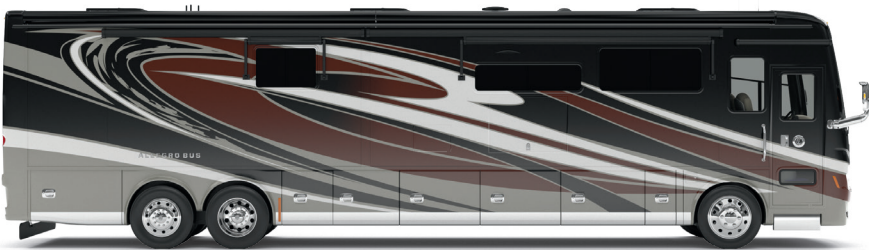

Our Generation 10 and Generation 11 premium paint schemes now give you 12 different ways to make your 2022 Allegro Bus your very own. To learn more, visit tiffinmotorhomes.com.

GENERATION 11

G11 CINDERWOOD