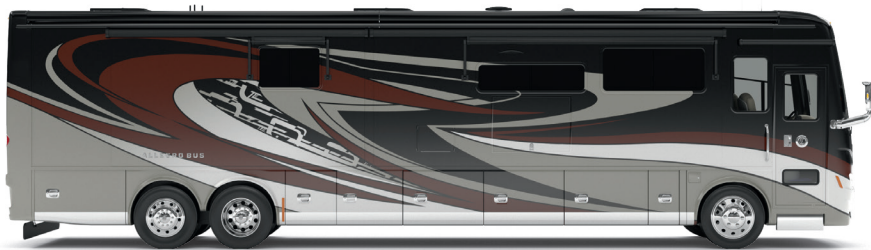

Premium Paint System

Our eight-step full-body paint system features premium grade paints sealed with four layers of superclear coat with ultraviolet protection. An additional layer of high-performance film protects the front of the coach and select areas.

GENERATION 10

G10 CINDERWOOD