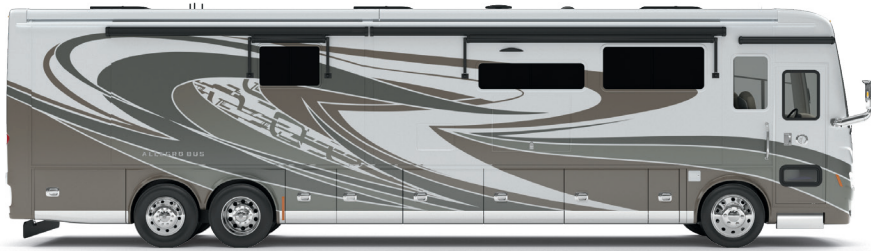

GENERATION 10

G10 CINDERWOOD

G10 SUNLIT SAND

G10 FIRE OPAL

G10 WATERFALL

G10 FROSTED GRANITE

G10 WHITE MAHOGANY

Our Generation 10 and Generation 11 premium paint schemes now give you 12 different ways to make your 2022 Allegro Bus your very own. To learn more, visit tiffinmotorhomes.com.