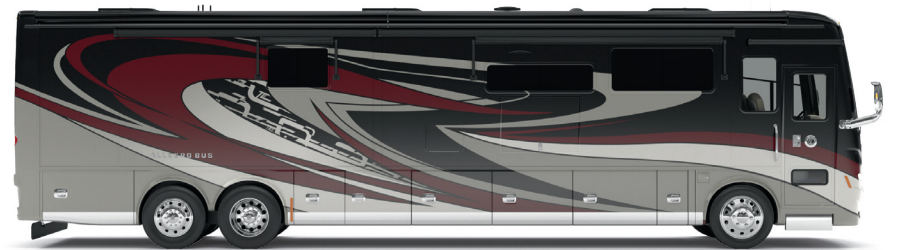

G10 SUNLIT SAND