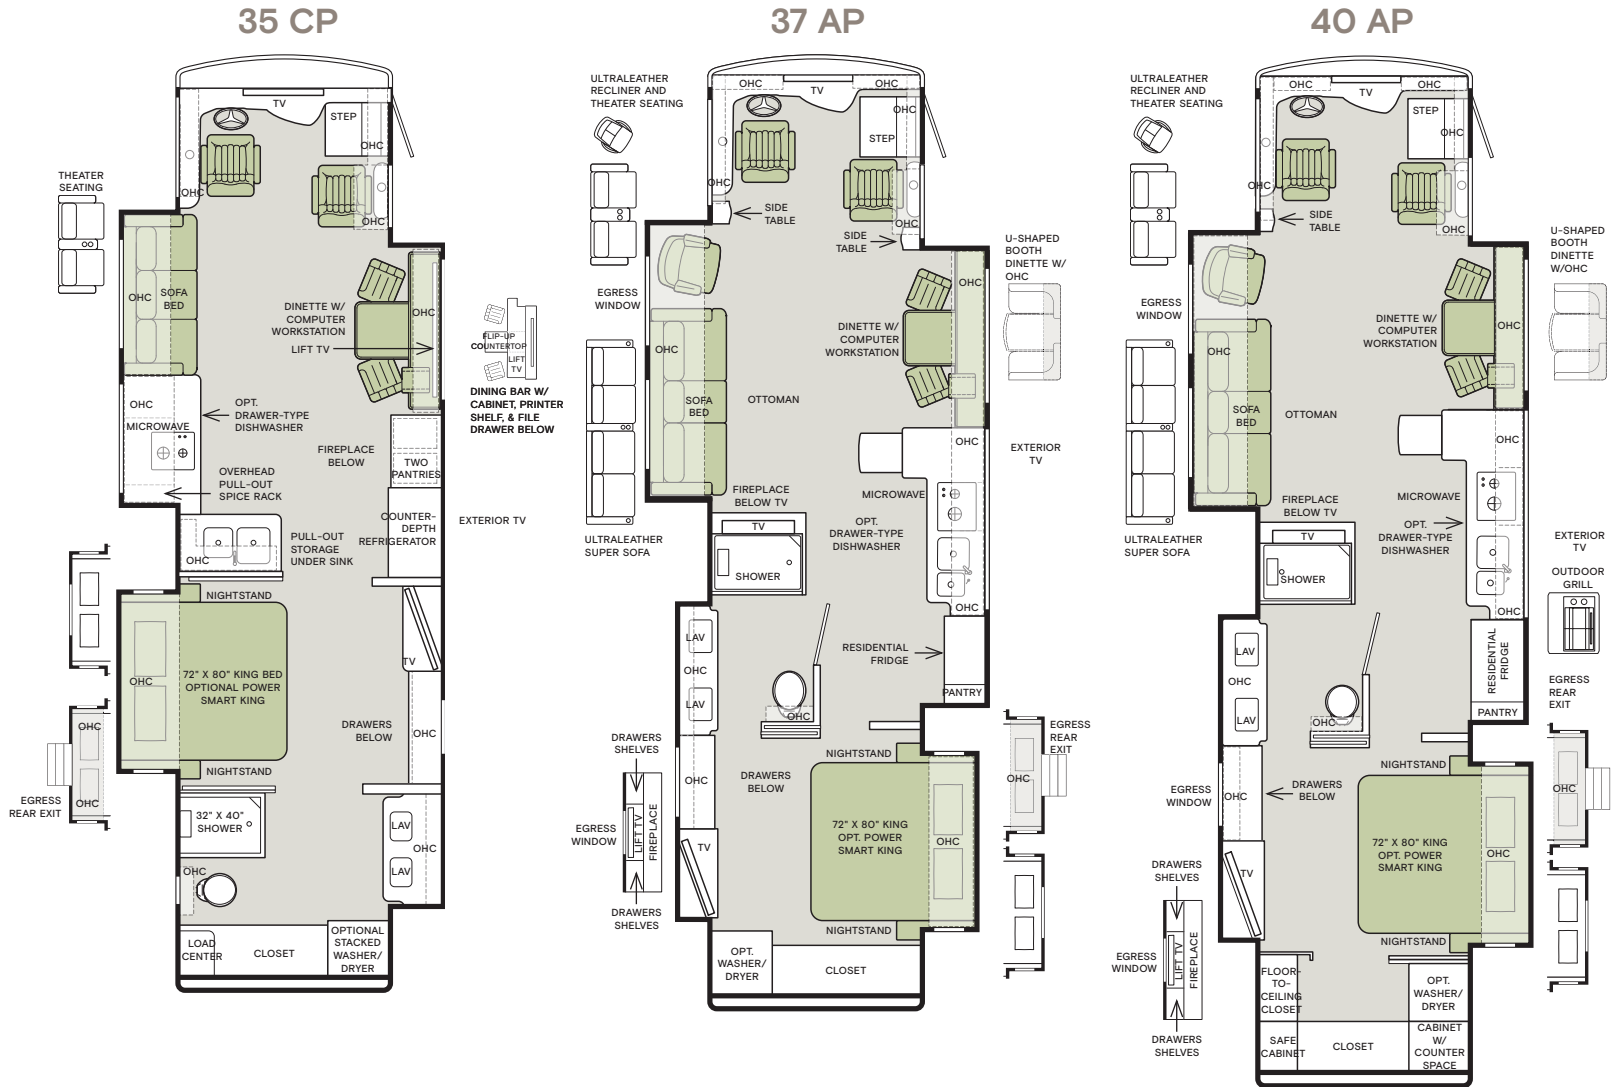

Top to bottom: Bathroom with Tri-view Vanity Mirror; Bedroom with Power Smart King Bed; Living Area. All interior shown are 45 FP with Shadow cabinets, Chanel II décor.

Premium Paint System

Our eight-step full-body paint system features premium grade paints sealed with four layers of superclear coat with ultraviolet protection. An additional layer of high-performance film protects the front of the coach and select areas.

BACKSPLASH

COUNTERTOP

LIVING ROOM

MASTER SUITE

Floor Plans

The design of every Allegro Bus floor plan must meet four essential criteria: Maximum space, Optimal organization, Relaxation plus, and Elegant atmosphere. Tiffin's MORE Plans offer your family the most comfortable layout for life on the road.