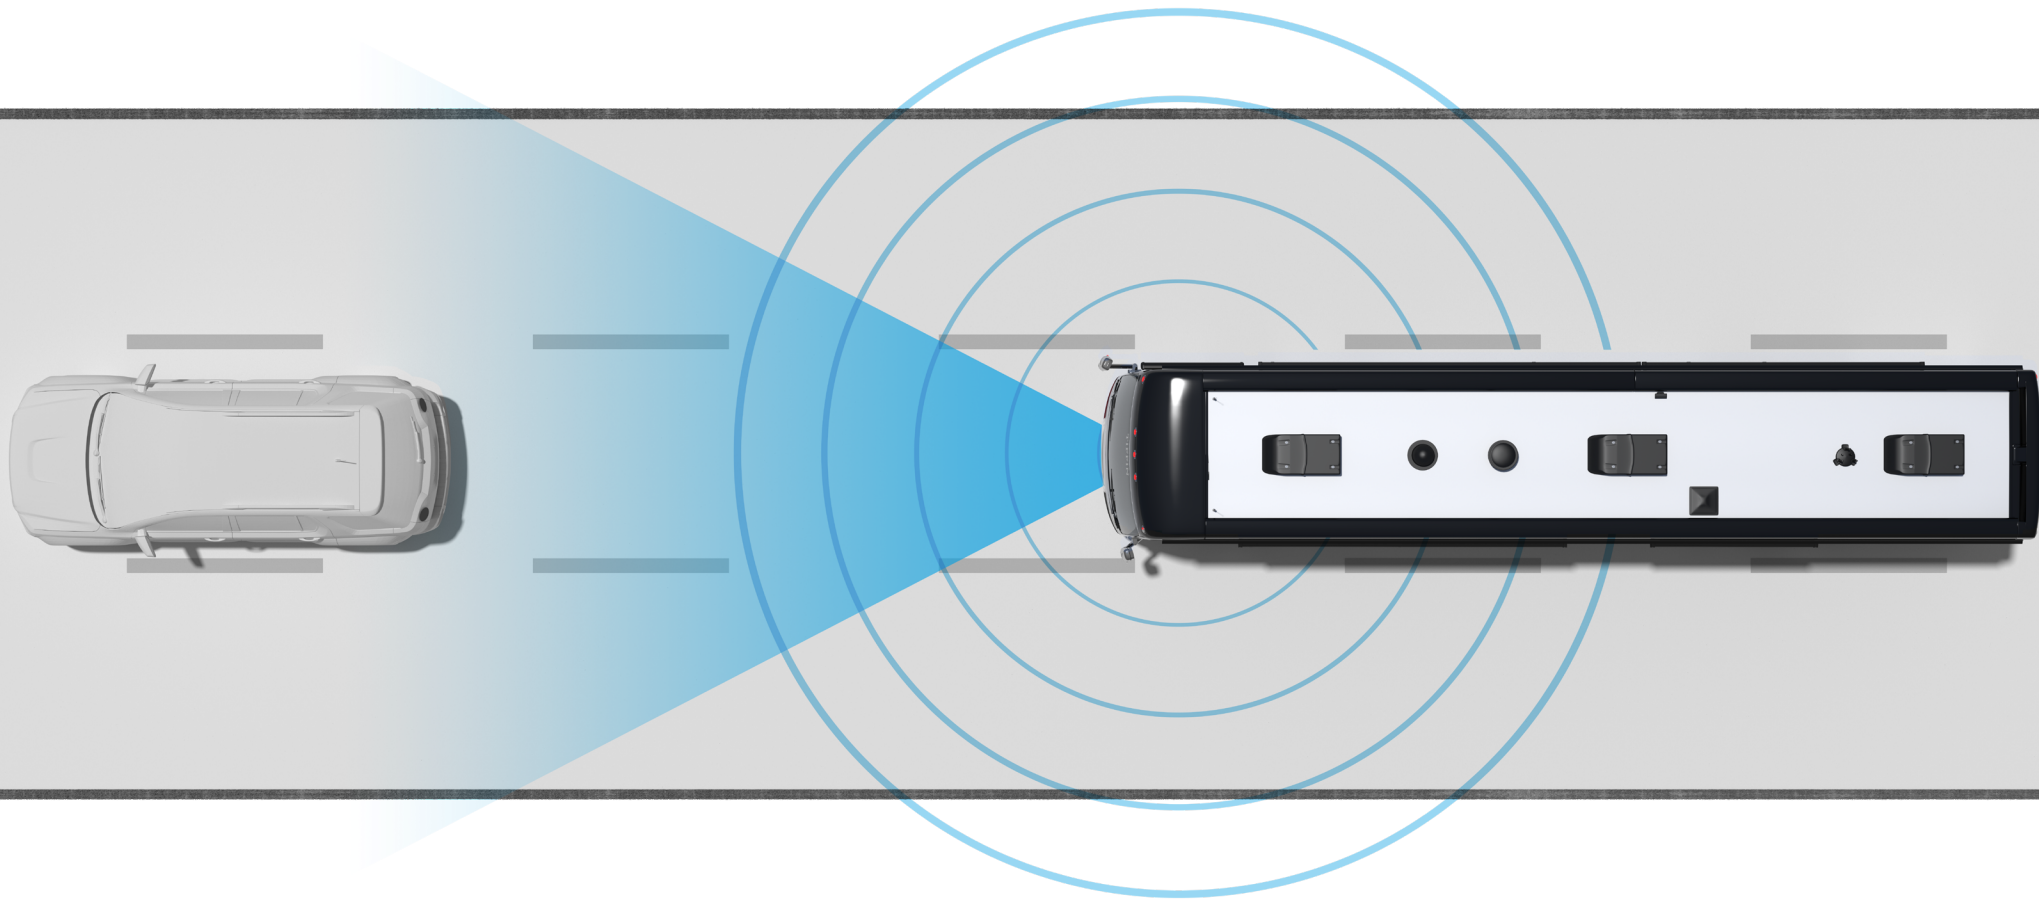

No matter where life moves you, our foremost goal is getting you there and back again safely. That's why our Safety Suite now comes standard on all Class A diesel motorhomes, equipping you with the latest in proven safety technology to help keep you protected on the road ahead. Because safety is not an option. It's a standard.

ADVANCED EMERGENCY BRAKING SYSTEM

OnGuardACTIVE is an advanced driver assistance system that helps drivers mitigate or avoid rear end collisions. The system detects moving, stopped, and stationary objects and provides visual, audible, and haptic warnings. If necessary OnGuardACTIVE will apply the brakes to avoid or mitigate a forward collision.

ADAPTIVE CRUISE CONTROL

OnGuardACTIVE also has adaptive cruise control. While in cruise, the system detects time-to-collision of the moving vehicle in front. The system then automatically adjusts speed to help maintain a safe distance.

ELECTRONIC STABILITY CONTROL (ESC)

Active vehicle safety system that automatically intervenes when there is a high risk of directional instability that could lead to loss of vehicle control or rollover. Supports the driver in maintaining directional control of the vehicle when encountering slippery road conditions or taking an evasive action. Assists the driver in reducing the risk of rollover while in a curve or taking evasive action.