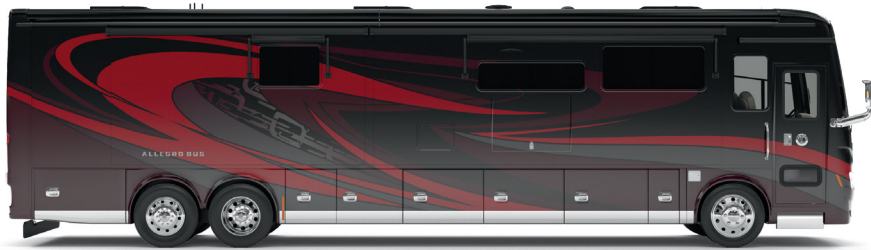

G10 FIRE OPAL