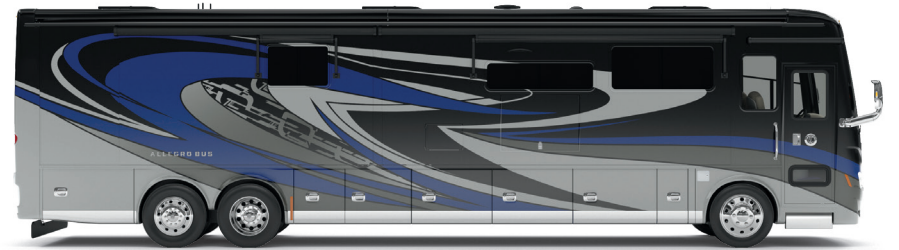

G10 WATERFALL