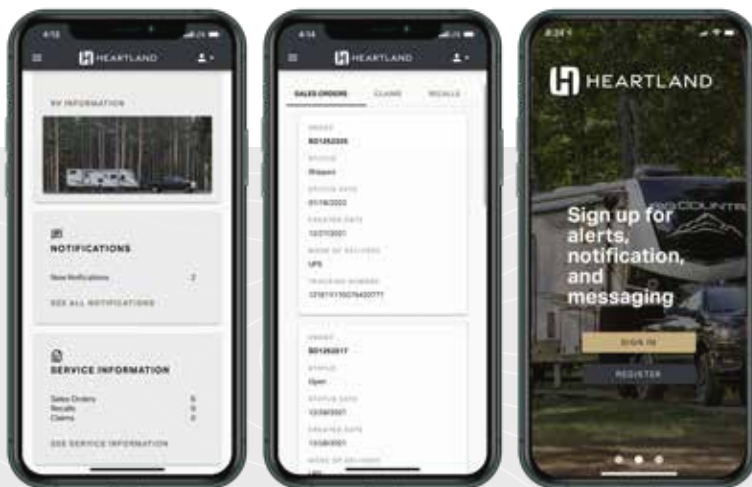

HEARTLAND EXCLUSIVES

MYHEARTLANDRV

MANAGE YOUR RV

Our new mobile app, MyHeartland RV, allows Heartland owners to store their RV information, monitor warranty statuses, and access how-to videos and camping checklists on the go.

Available for download today.

Heartland RV – Industry Leading Technology

Let The Sun Power You

Standard Prep on all units

heartland.com/solar

All Heartland RVs come standard with SOL – Powered by the Sun prep. With three solar options to choose from, you can have a solar package that supplements your typical energy use, or go for a higher tier that powers your RV when you camp off-grid.

A Single Location for 12V Wiring and Power Reset Breakers

Exclusive to Heartland, The Vault provides central housing for 12V wiring connections. It allows owners to disconnect 12V power going from your battery to the RV, keeping your battery in the same charge state as when you cut power.