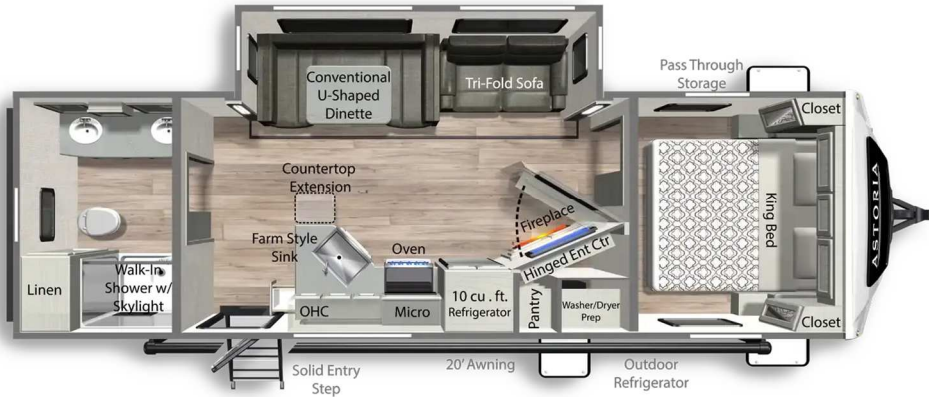

Dutchmen®

ASTORIA

Legendary Innovation. Trailblazing Value.